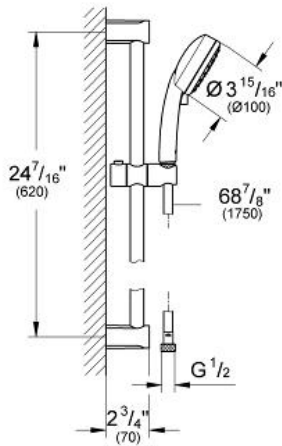

NEW TEMPESTA
COSMOPOLITAN 100
Shower rail set 2 sprays
MODEL # 26076EN1

Pure Freude an Wasser

GROHE America, Inc | 200 North Gary Avenue, Suite G, Roselle, IL 60172
Phone: +1 (800) 444-7643 | Fax: +1 (800) 225-2778 | us-customerservice@grohe.com

Product Description:
Shower rail set 2 sprays

- Standard Specification:**
- GROHE DreamSpray perfect spray pattern
 - GROHE EcoJoy 2.0 gpm flow limiter
 - GROHE StarLight finish
 - SpeedClean® anti-lime system
 - Inner WaterGuide for a longer life
 - Suitable for instantaneous heater
 - Min. recommended pressure: 15 psi

Color:
□ 26076EN1 EN1 brushed nickel