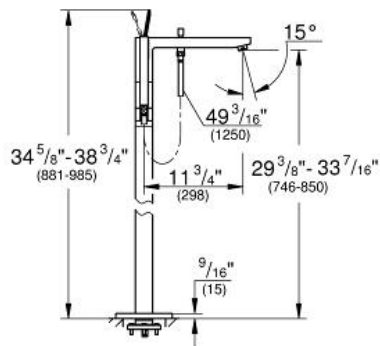

EUROCUBE JOY Single-lever Bath Mixer 1/2"

MODEL # 23667

Pure Freude an Wasser

GROHE America, Inc | 200 North Gary Avenue, Suite G, Roselle, IL 60172
Phone: +1 (800) 444-7643 | Fax: +1 (800) 225-2778 | us-customerservice@grohe.com

Product Description: Single-lever Bath Mixer 1/2"

Standard Specification:

- Floor standing tub filler
- Final installation set for:
Rough-In Set (29 038 001)
- Requires Rough-In Set 29 038 001 (sold separately)
- GROHE Starlight® finish
- Automatic diverter: bath/shower
- Spout with flow control
- 11 3/4" spout reach
- 1/2" Integrated non-return valve in the shower outlet
- With shower holder
- Euphoria Cube hand shower (27 699) 2.5 gpm, 1 spray
- 49" SilverFlex shower hose (28 362 000)
- **Protected against backflow**