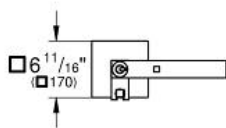

EUROCUBE JOY Single-lever Bath Mixer 1/2"

MODEL # 23667

Pure Freude an Wasser

GROHE America, Inc | 200 North Gary Avenue, Suite G, Roselle, IL 60172
Phone: +1 (800) 444-7643 | Fax: +1 (800) 225-2778 | us-customerservice@grohe.com

Product Description: Single-lever Bath Mixer 1/2"

Standard Specification:

- Floor standing tub filler
- Final installation set for:
Rough-In Set (29 038 001)
- Requires Rough-In Set 29 038 001 (sold separately)
- GROHE Starlight® finish
- Automatic diverter: bath/shower
- Spout with flow control
- 11 3/4" spout reach
- 1/2" Integrated non-return valve in the shower outlet
- With shower holder
- Euphoria Cube hand shower (27 699) 2.5 gpm, 1 spray
- 49" SilverFlex shower hose (28 362 000)
- **Protected against backflow**