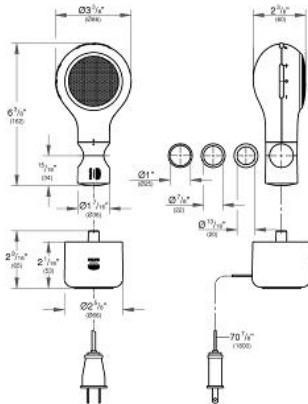

Product Description: Wireless shower speaker

Standard Specification:

Consisting of:

- Speaker module for wireless audio streaming via Bluetooth
- Includes universal rail holder that is compatible with shower arms and rail sizes: 7/8", 1", 1 1/8"
- Induction charging base station with integrated power cord
- Plug type UL817
- Quality Audio Experience by PHILIPS
- Output power 2 W RMS
- Signal to noise ratio > 70 dB
- Works with devices with Bluetooth 4.0 or below
- 6 keys on speaker module for direct control of: power on/off, pairing, volume up, volume down, previous track, next track
- 2 LED indicators for pairing, bluetooth status, power/charging/fully charged
- Built-in rechargeable battery provides > 8 hr battery life between recharging
- Water resistant (speaker: IPx6, charging base: IPx7)
- Charging base water resistant rated IPx7
- **GROHE StarLight®** finish