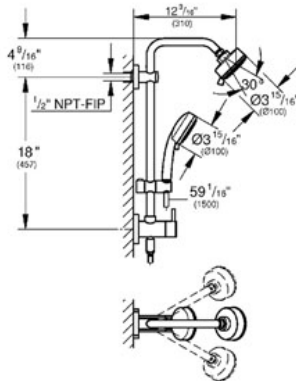

Product Description: Shower System*

Standard Specification:

Consisting of:

- Built-in diverter allows change between:
New Tempesta Cosmopolitan 100 head shower 2 sprays (26 078)
- GROHE Rain O2, Rain
- With ball joint
- Rotation angle $\pm 15^\circ$
- New Tempesta Cosmopolitan 100 hand shower 2 sprays (27 571)
Rain, Jet
- Adjustable in height with gliding element
- Metal shower hose 59" (28 417)
- Angle adapter
- Max Flow Rate 1.75 gpm
- **GROHE EcoJoy**® technology for less water and perfect flow
- **GROHE DreamSpray**® perfect spray pattern
- **GROHE StarLight**® finish
- **SpeedClean** anti-lime system
- **Inner WaterGuide** for a longer life
- **Twistfree** to prevent hose from twisting
- **Suitable for instantaneous heaters from 18 kW/h**