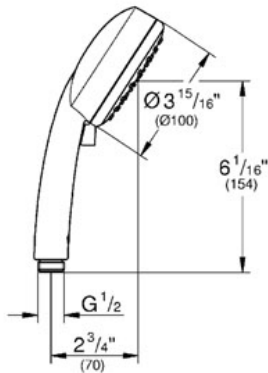

Product Description:
Hand shower 2 sprays

Standard Specification:

- GROHE EcoJoy® technology for less water and perfect flow
- GROHE DreamSpray® perfect spray pattern
- GROHE StarLight® finish
- SpeedClean anti-lime system
- Inner WaterGuide for a longer life
- Max Flow Rate: 2.0 gpm
- Suitable for instantaneous heater
- Universal mounting system (fits all standard shower hoses)
- Blister pack
- Min. recommended pressure 15 psi