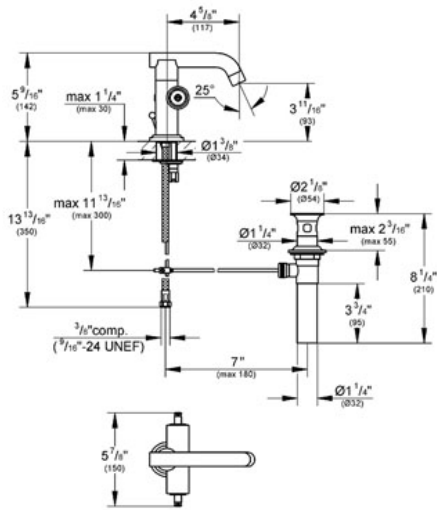

ATRIO

One-hole basin mixer, 1/2" M-Size

MODEL # 21031

GROHE America, Inc | 200 North Gary Avenue, Suite G, Roselle, IL 60172
Phone: +1 (800) 444-7643 | Fax: +1 (800) 225-2778 | us-customerservice@grohe.com

Pure Freude an Wasser

Product Description:
One-hole basin mixer, 1/2"
M-Size

Standard Specification:

- GROHE StarLight® finish
- GROHE SilkMove® ceramic cartridge
- GROHE WaterCare™
- Swivel tubular spout with flow control and stop limiter
- 1/2" ceramic cartridge (90° turn)
- 1 1/4" pop-up waste set
- Low spout
- Stainless Steel Braided Flexible Supplies
- Quick installation system
- Handles sold separately
- Max Flow Rate 1.5 gpm (5.7 L/min)
- Less handles – order (18 026) or (18 027)(sold separately)

Applicable Codes & Standards:

- Energy Policy Act of 1992
- NSF 61
- ASME A112.18.1/CSA B125.1
- US Federal and State material regulations
- EPA WaterSense®
- CalGreen

Color:

- 21031 000 chrome
- 21031 EN0 Brushed Nickel