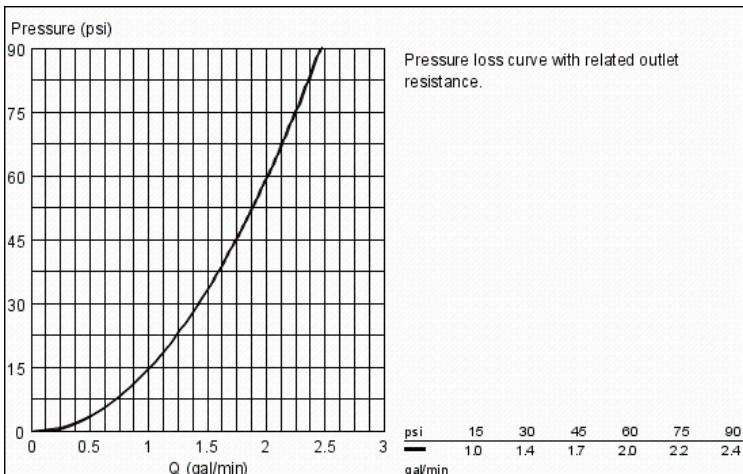

Pure Freude an Wasser

Product Description:
One-hole basin mixer, 1/2"
M-Size

Standard Specification:

- GROHE StarLight® finish
- GROHE SilkMove® ceramic cartridge
- GROHE WaterCare™
- Swivel tubular spout with flow control and stop limiter
- 1/2" ceramic cartridge (90° turn)
- 1 1/4" pop-up waste set
- Low spout
- Stainless Steel Braided Flexible Supplies
- Quick installation system
- Handles sold separately
- Max Flow Rate 1.5 gpm (5.7 L/min)
- Less handles – order (18 026) or (18 027)(sold separately)