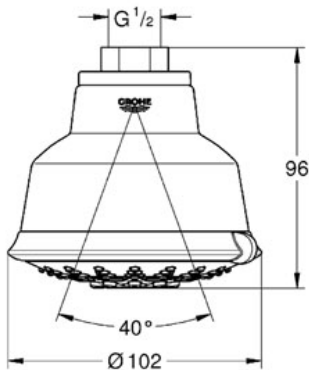

Product Description: Head Shower 5 sprays

Standard Specification:

- GROHE DreamSpray® perfect flow
- GROHE StarLight® finish
- SpeedClean anti-lime system
- 1/2" Connection thread
- Max FLOW Rate 2.5 gpm