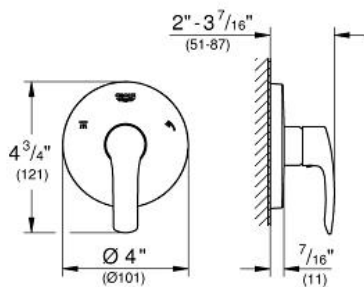

EUROSMART  
3-Way Diverter Trim  
MODEL # 19972002

Pure Freude  
an Wasser

GROHE

ADA

C

**Product Description:**  
EUROSMART  
3-Way Diverter Trim

**Standard Specification:**

- For use with Diverter Rough-In Valve (29 714 000)
- GROHE StarLight chrome finish