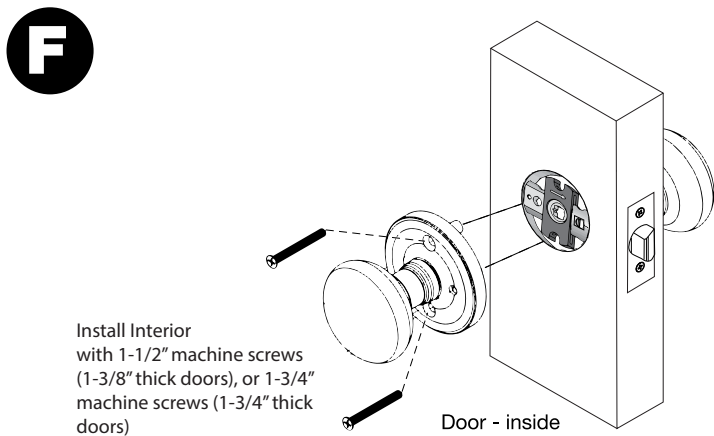

Rosette Door Hardware Installation Instructions

Passage/Privacy

Note: Passages and privacies fit doors 1-3/8" to 1-3/4" thick

Grandeur[®]
Luxury for Life™

For assistance call 1-844-372-6848 Monday through Friday, 7 am to 5 pm Mountain Time
or visit www.GrandeurHardware.com/support