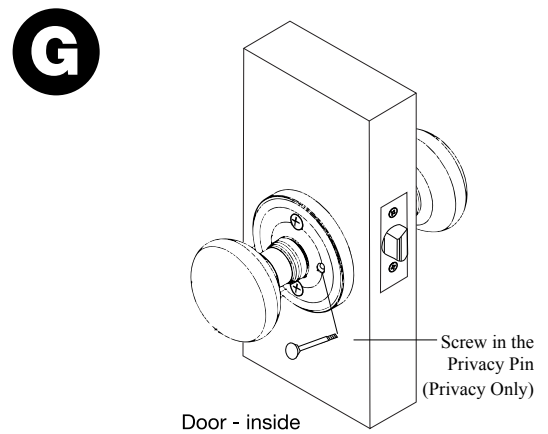

Rosette Door Hardware Installation Instructions

Passage/Privacy

Note: Passages and privacies fit doors 1-3/8" to 1-3/4" thick

Grandeur[®]
Luxury for Life™

For assistance call 1-844-372-6848 Monday through Friday, 7 am to 5 pm Mountain Time
or visit www.GrandeurHardware.com/support