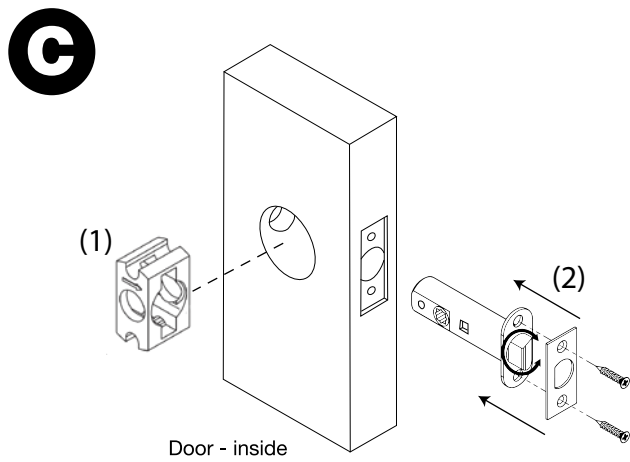

Rosette Door Hardware Installation Instructions

Passage/Privacy

Note: Passages and privacies fit doors 1-3/8" to 1-3/4" thick

Grandeur[®]
Luxury for Life™

For assistance call 1-844-372-6848 Monday through Friday, 7 am to 5 pm Mountain Time
or visit www.GrandeurHardware.com/support