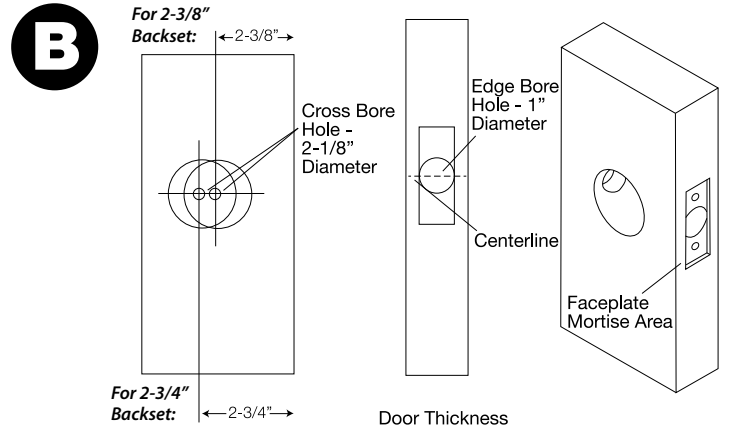

Rosette Door Hardware Installation Instructions

Passage/Privacy

Note: Passages and privacies fit doors 1-3/8" to 1-3/4" thick

Grandeur[®]
Luxury for Life™

For assistance call 1-844-372-6848 Monday through Friday, 7 am to 5 pm Mountain Time
or visit www.GrandeurHardware.com/support