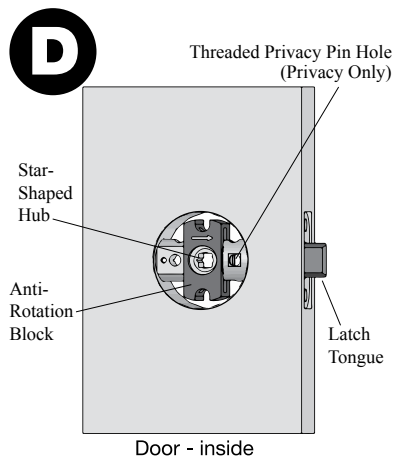

Rosette Door Hardware Installation Instructions

Passage/Privacy

Note: Passages and privacies fit doors 1-3/8" to 1-3/4" thick

Grandeur[®]
Luxury for Life™

For assistance call 1-844-372-6848 Monday through Friday, 7 am to 5 pm Mountain Time
or visit www.GrandeurHardware.com/support