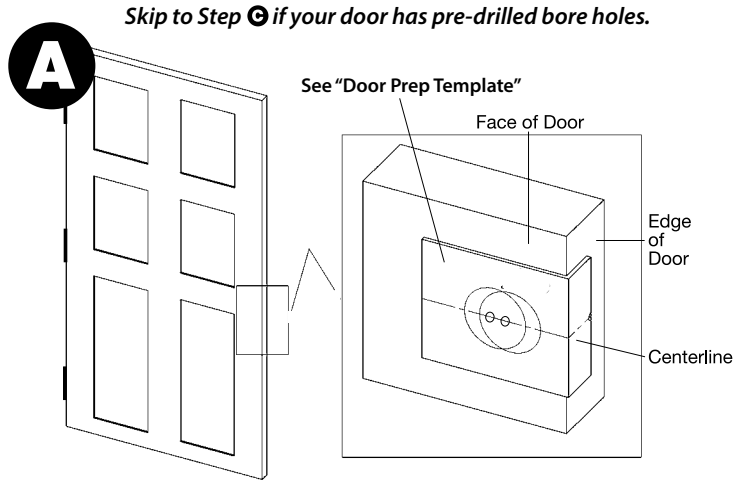

Rosette Door Hardware Installation Instructions

Passage/Privacy

Note: Passages and privacies fit doors 1-3/8" to 1-3/4" thick

Grandeur[®]
Luxury for Life™

For assistance call 1-844-372-6848 Monday through Friday, 7 am to 5 pm Mountain Time
or visit www.GrandeurHardware.com/support