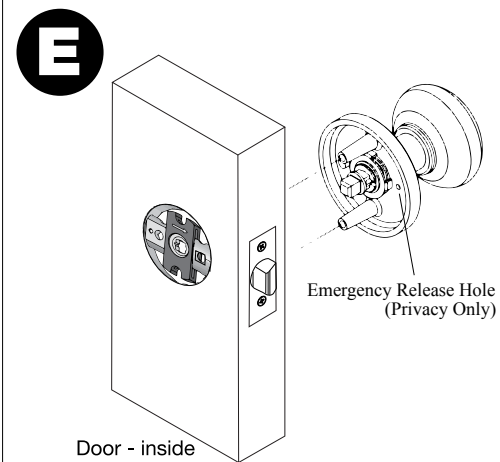

Rosette Door Hardware Installation Instructions

Passage/Privacy

Note: Passages and privacies fit doors 1-3/8" to 1-3/4" thick

Grandeur[®]
Luxury for Life™

For assistance call 1-844-372-6848 Monday through Friday, 7 am to 5 pm Mountain Time
or visit www.GrandeurHardware.com/support