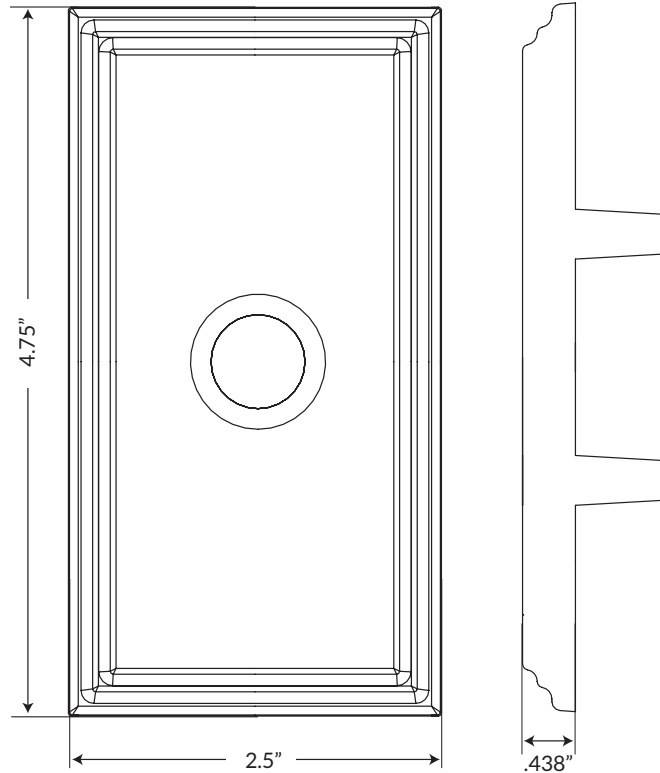

## Baguette Clear Crystal Knob

### TECHNICAL SPECIFICATIONS

Design code:	BCC
Dimensions:	2.75" H x 1.5" W
Knob Projection:	2.25"
Material:	24% Lead Crystal and Solid Forged Brass

Bouton Knob can be combined with any  
Grandeur plate or rosette.

### TECHNICAL SPECIFICATIONS

<b>Collection:</b>	Carré
<b>Design code:</b>	CAR
<b>Dimensions:</b>	4.75" H x 2.5" W
<b>Thickness:</b>	0.438"
<b>Material:</b>	Solid Forged Brass
<b>Functions:</b>	Passage, Privacy, Dummy
<b>Latch:</b>	Tubular
<b>Backset:</b>	2-3/8" (Standard) 2-3/4" (Available)
<b>Door Thickness:</b>	1-3/8" to 1-3/4"