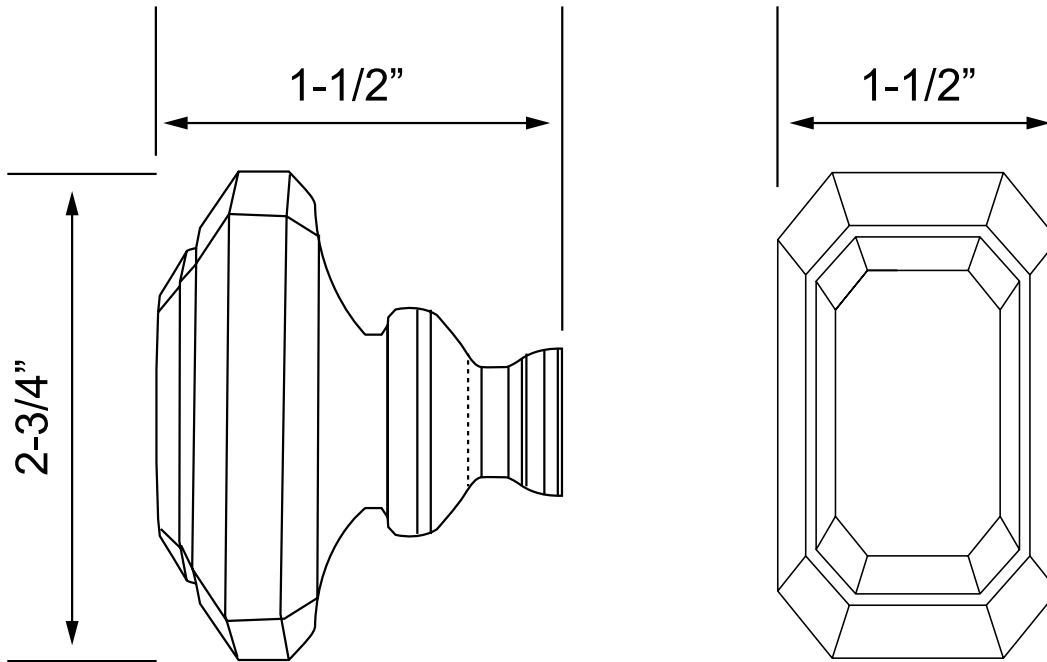

## Baguette Clear Crystal Knob

### TECHNICAL SPECIFICATIONS

Design code:	BCC
Dimensions:	2.75" H x 1.5" W
Knob Projection:	2.25"
Material:	24% Lead Crystal and Solid Forged Brass

Bouton Knob can be combined with any  
Grandeur plate or rosette.

### TECHNICAL SPECIFICATIONS

<b>Collection:</b>	Carré
<b>Design code:</b>	CAR
<b>Dimensions:</b>	4.75" H x 2.5" W
<b>Thickness:</b>	0.438"
<b>Material:</b>	Solid Forged Brass
<b>Functions:</b>	Passage, Privacy, Dummy
<b>Latch:</b>	Tubular
<b>Backset:</b>	2-3/8" (Standard) 2-3/4" (Available)
<b>Door Thickness:</b>	1-3/8" to 1-3/4"