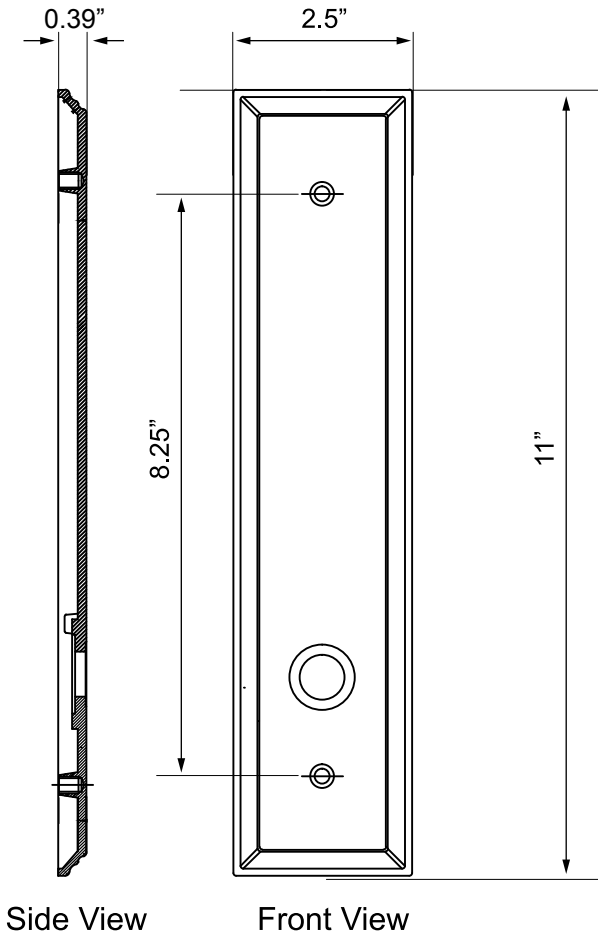

## Carré Tall Plate

- > Collection: Grandeur
- > Design code: CAR
- > Material: Forged Brass

Carré Tall Plate with Circulaire Knob in Antique Pewter