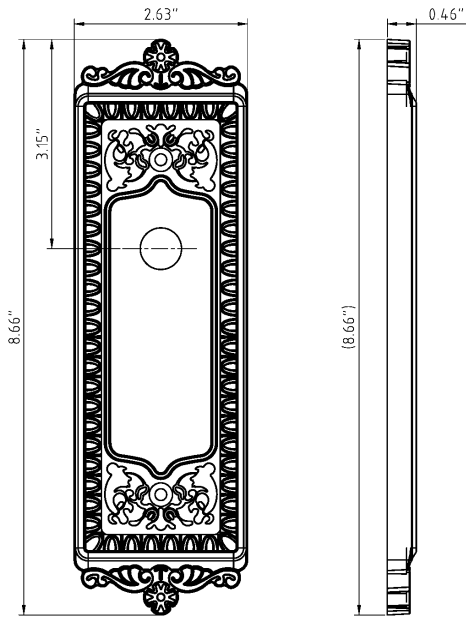

TECHNICAL SPECIFICATIONS

Parthenon Long Plate

- > Collection: Grandeur
- > Design code: WIN
- > Material: Solid Forged Brass
- > Functions: Passage, Privacy, Dummy

Windsor Long Plate shown in Antique Pewter