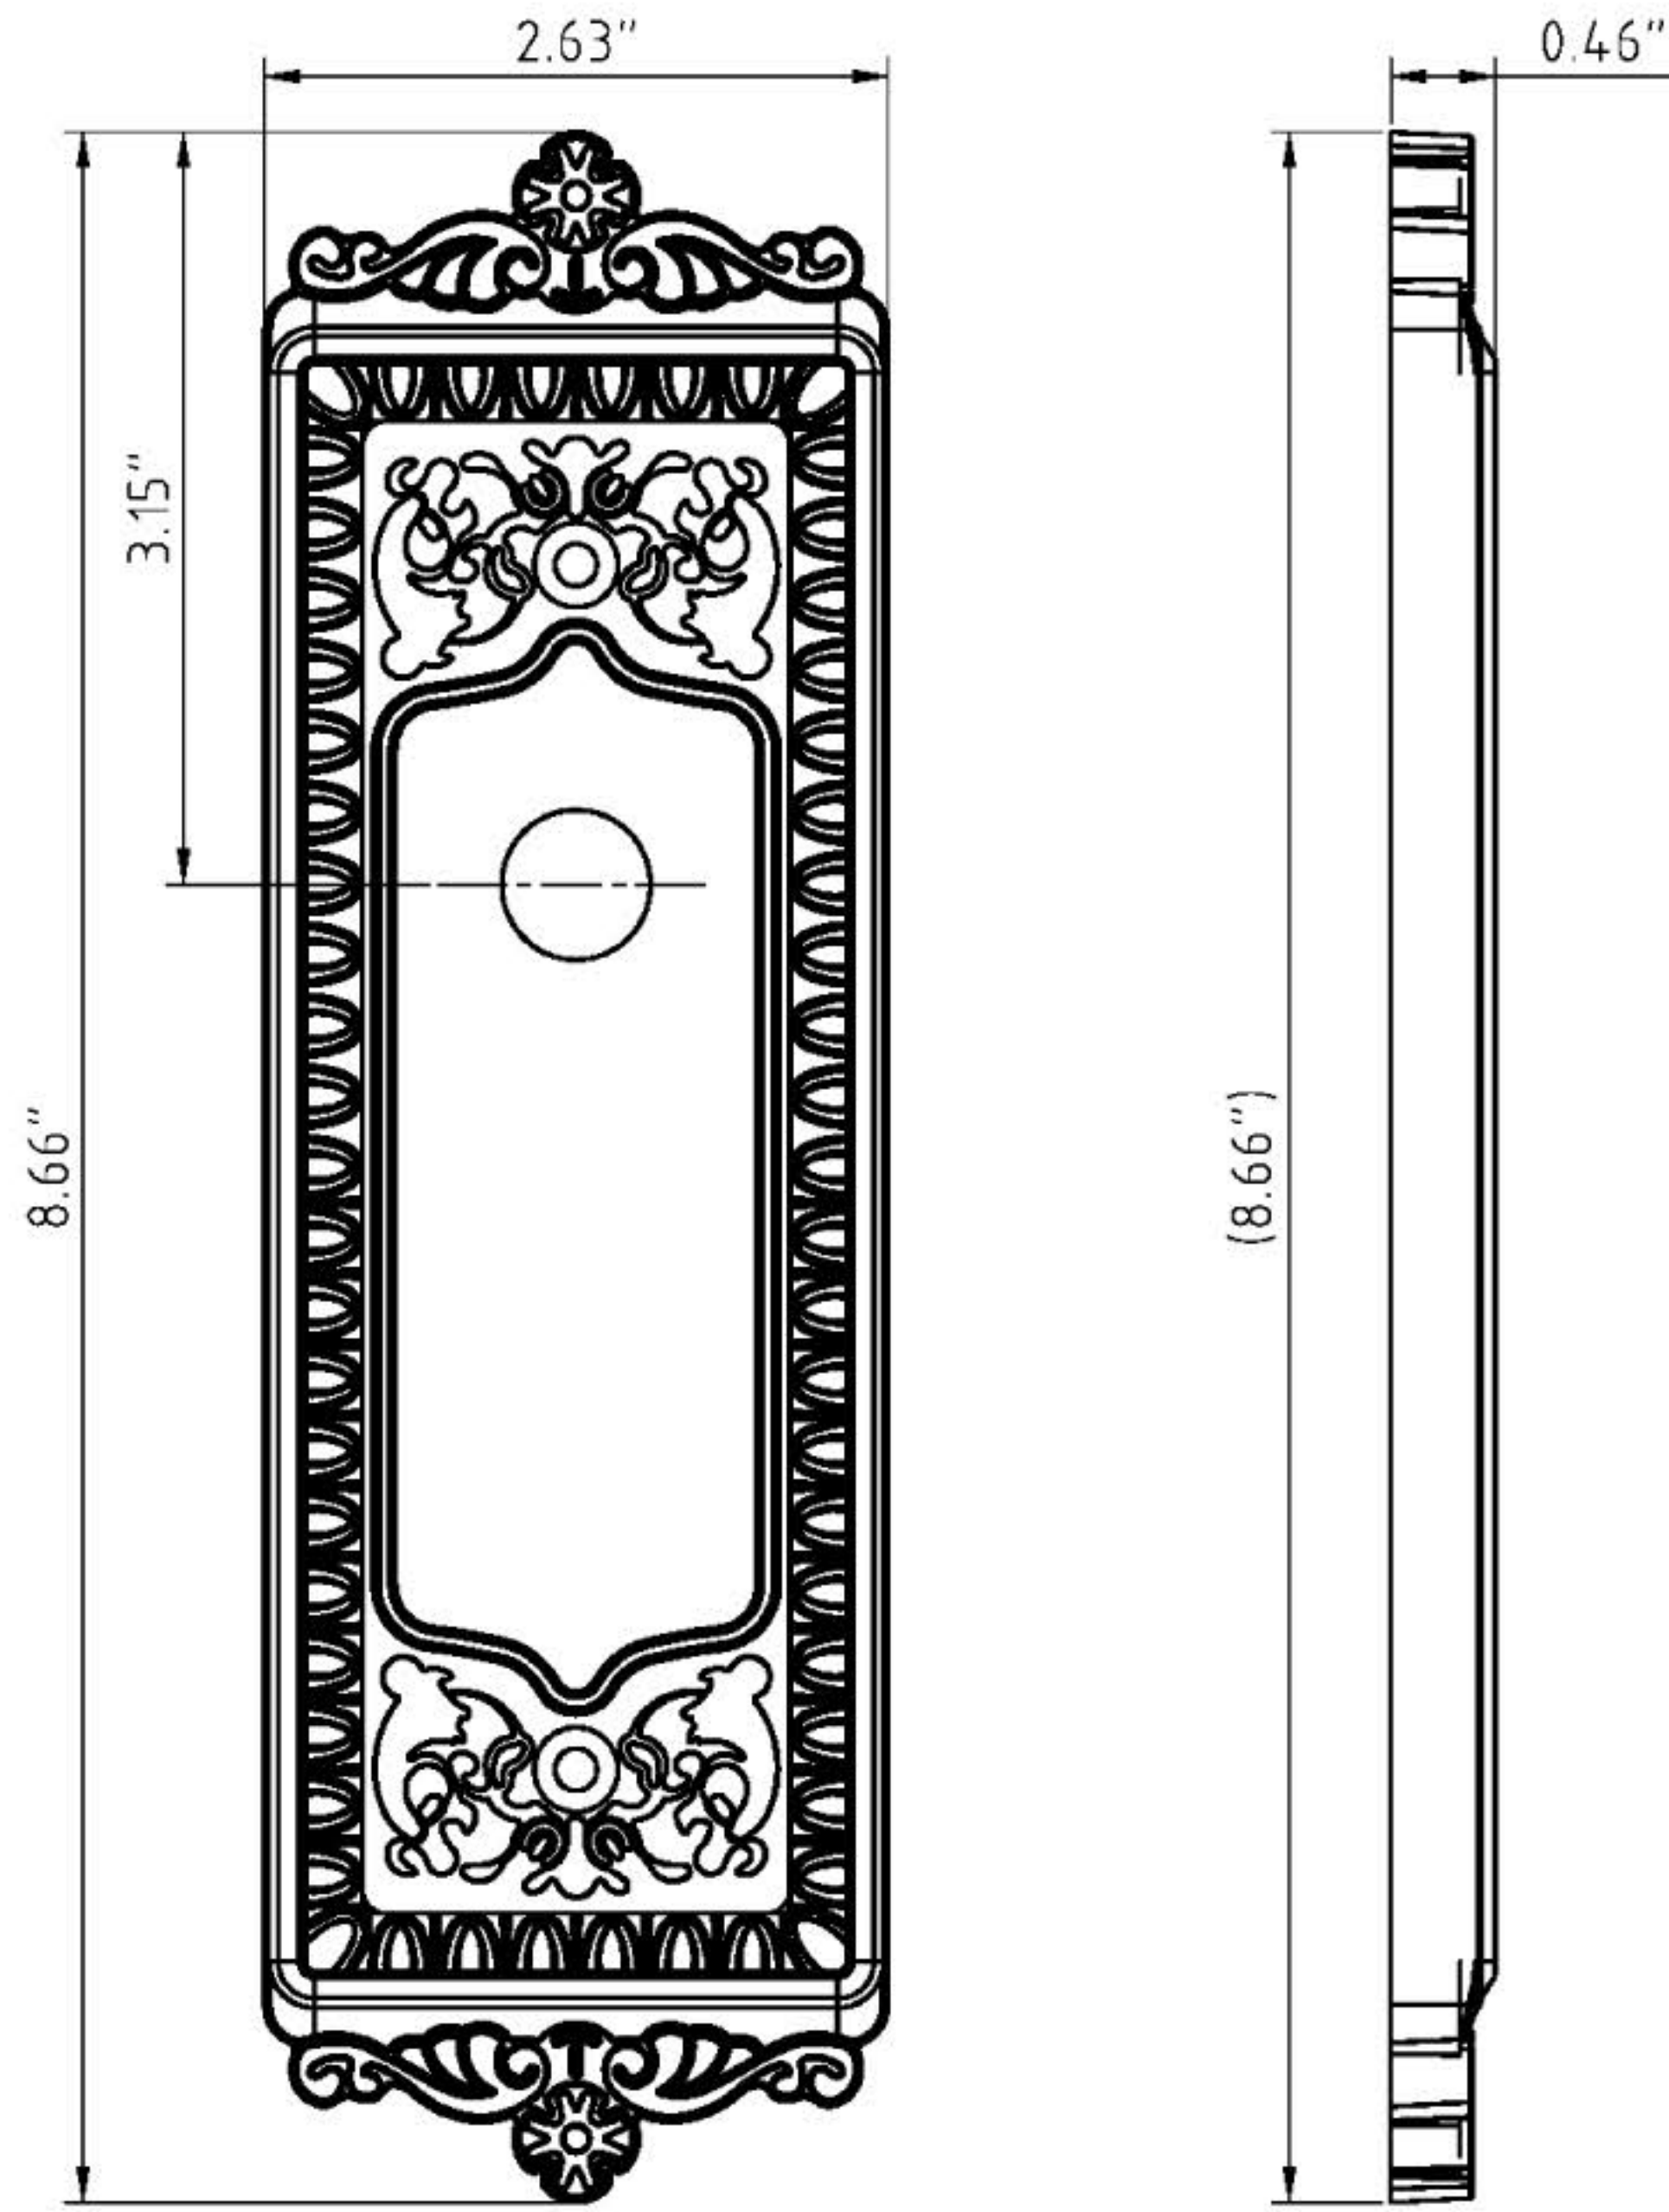

## Windsor Long Plate

- > Collection: Grandeur
- > Design code: WIN
- > Material: Solid Forged Brass
- > Functions: Passage, Privacy, Dummy

Windsor Long Plate shown in Antique Pewter