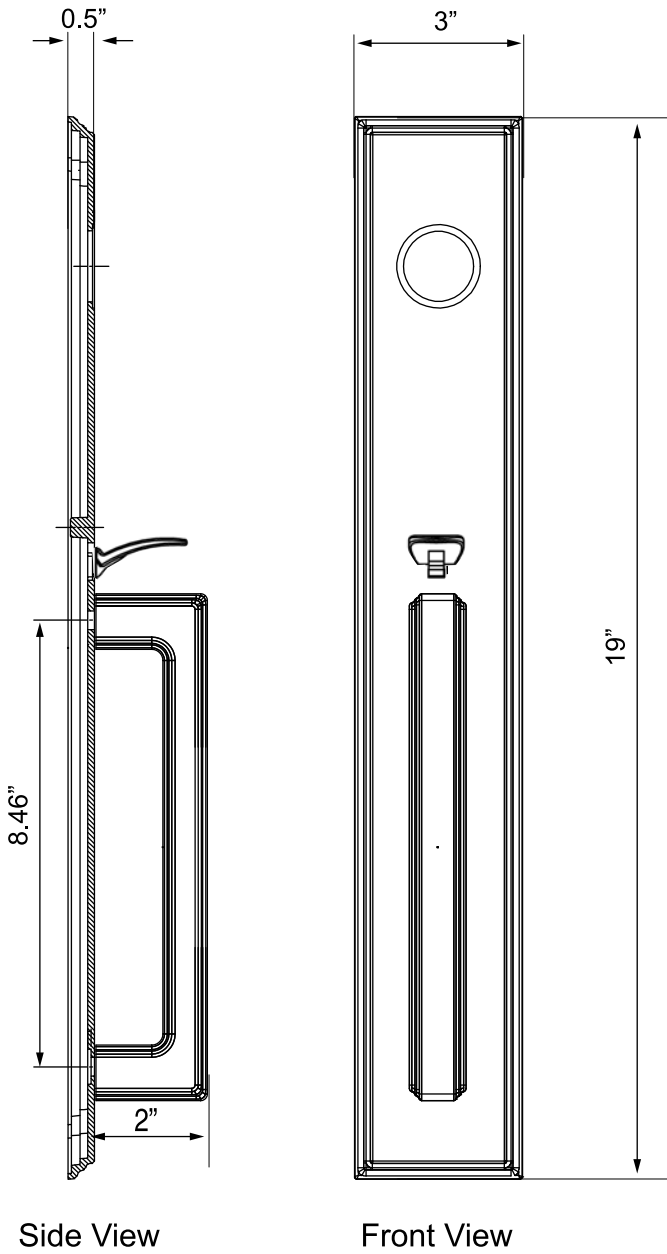

Carré One-Piece Handleset with "D" Grip

- > Collection: Grandeur
- > Design code: CAR
- > Material: Forged Brass