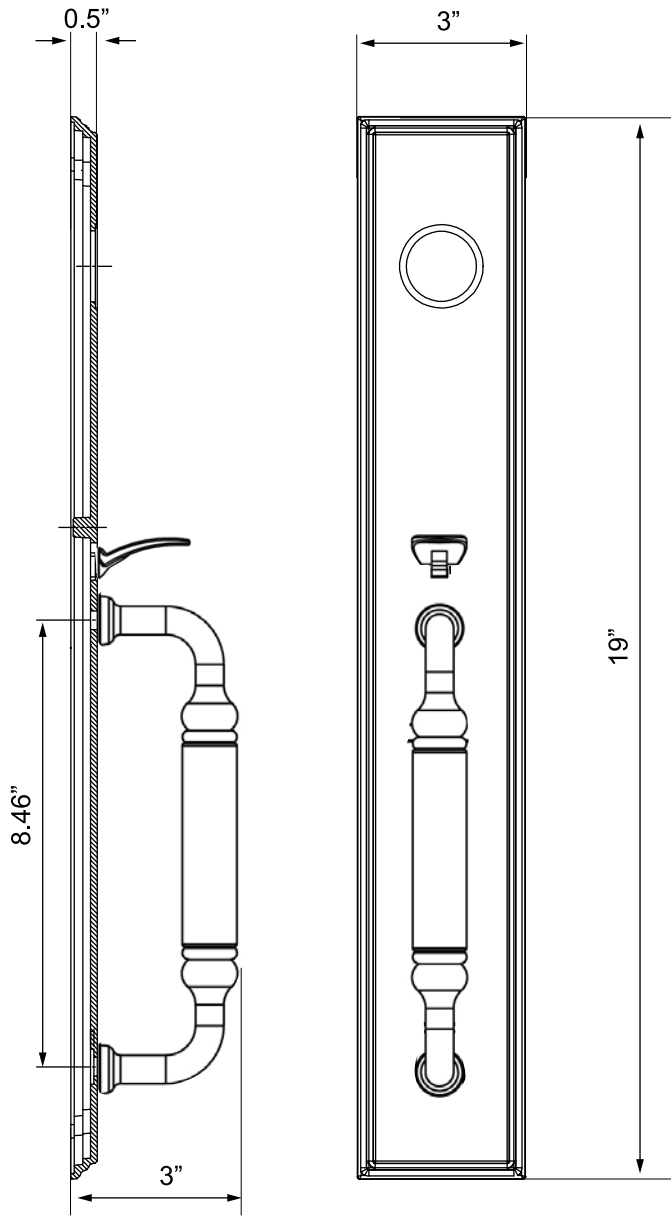

## Carré One-Piece Handleset with "C" Grip

Side View

Front View

- > Collection: Grandeur
- > Design code: CAR
- > Material: Forged Brass

Carré One-Piece Handleset with "C" Grip in Vintage Brass