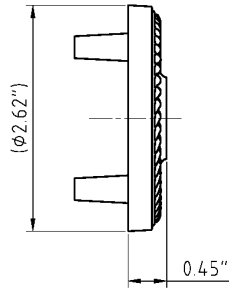

Newport Rosette

Front View

Side View

- > Collection: Grandeur
- > Design code: NEW
- > Material: Solid Forged Brass
- > Functions: Passage, Privacy, Dummy

Newport Rosette shown in Vintage Brass