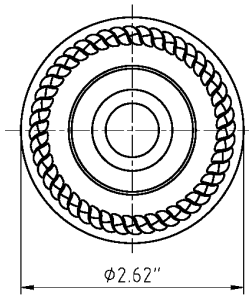

Newport Rosette

Front View

Side View

- > Collection: Grandeur
- > Design code: NEW
- > Material: Solid Forged Brass
- > Functions: Passage, Privacy, Dummy

Newport Rosette shown in Vintage Brass