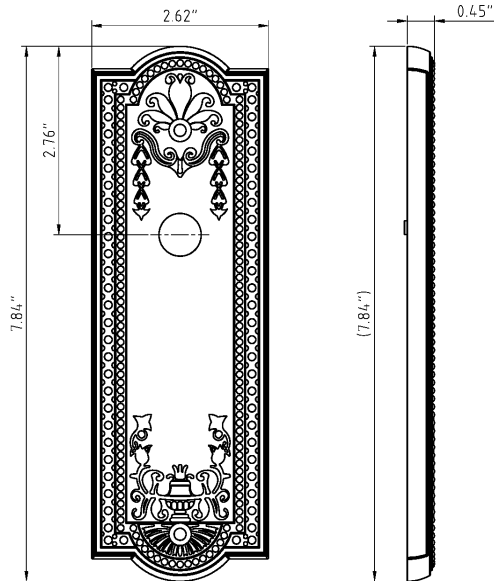

## Parthenon Long Plate

- > Collection: Grandeur
- > Design code: PAR
- > Material: Solid Forged Brass
- > Functions: Passage, Privacy, Dummy

Parthenon Long Plate in Timeless Bronze