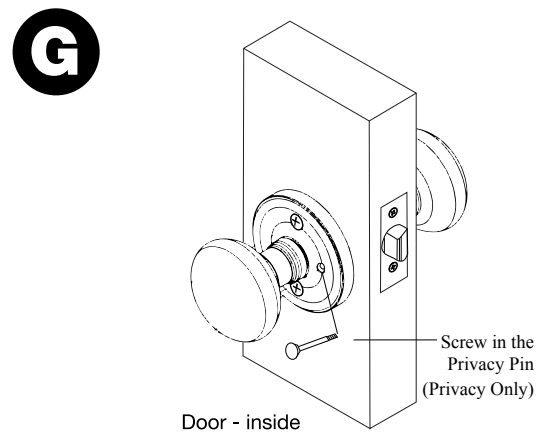

Rosette Door Hardware Installation Instructions

Passage/Privacy

Note: Passages and privacies fit doors 1-3/8" to 1-3/4" thick

Grandeur[®]
Luxury for Life™

For assistance call 1-844-372-6848 Monday through Friday, 7 am to 5 pm Mountain Time
or visit www.GrandeurHardware.com/support