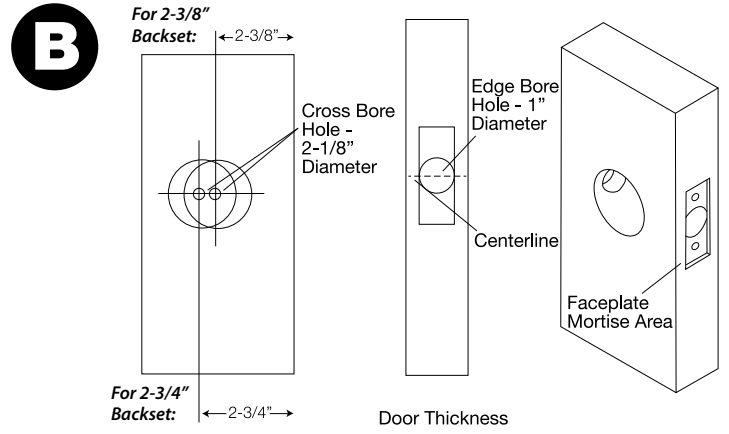

Rosette Door Hardware Installation Instructions

Passage/Privacy

Note: Passages and privacies fit doors 1-3/8" to 1-3/4" thick

Grandeur[®]
Luxury for Life™

For assistance call 1-844-372-6848 Monday through Friday, 7 am to 5 pm Mountain Time
or visit www.GrandeurHardware.com/support