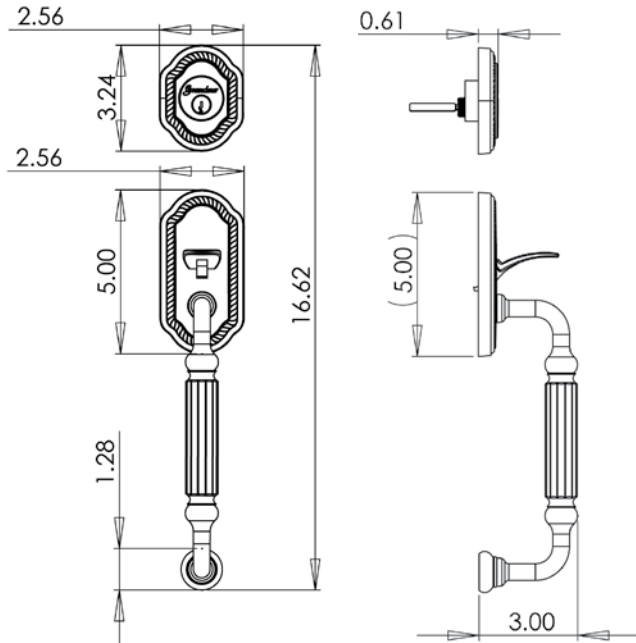

TECHNICAL SPECIFICATIONS

Newport Handleset – F Grip

- > Collection: Grandeur
- > Design code: NEWFGR
- > Material: Solid Forged Brass
- > Functions: Single Cylinder

Minimum bore distance center to center is 4-1/2"

Newport Handleset shown in Antique Brass