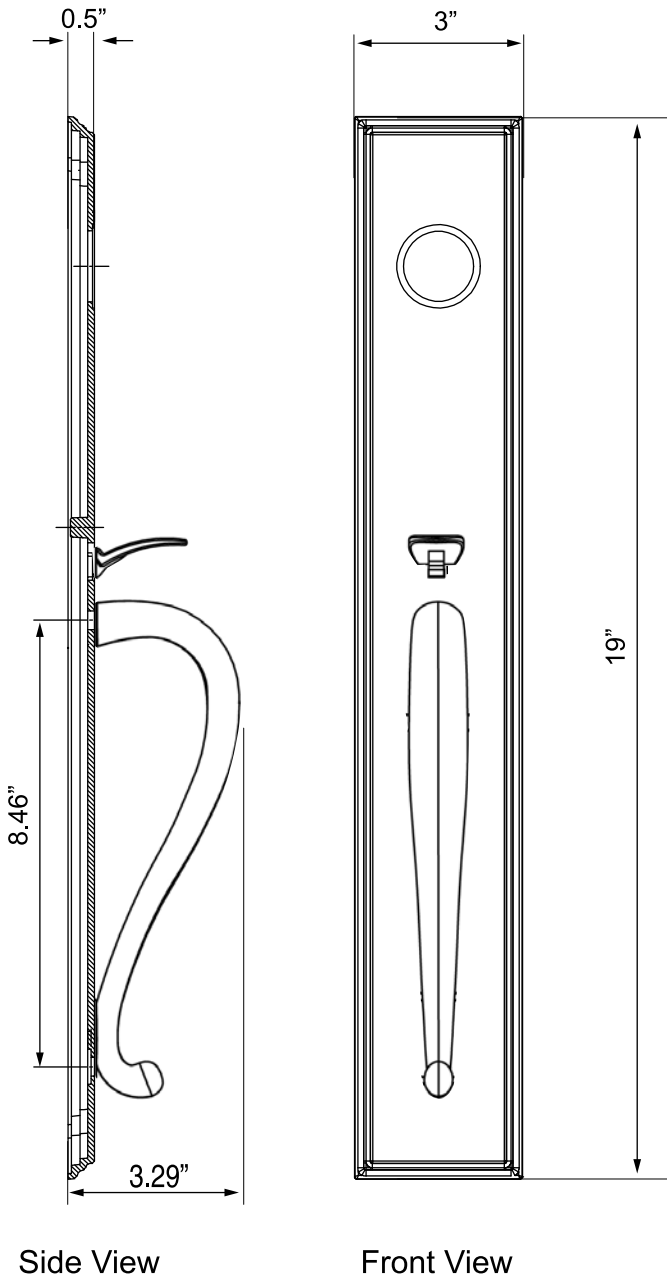

Carré One-Piece Handleset with "S" Grip

- > Collection: Grandeur
- > Design code: CAR
- > Material: Forged Brass

Carré One-Piece Handleset with "S" Grip in Antique Pewter