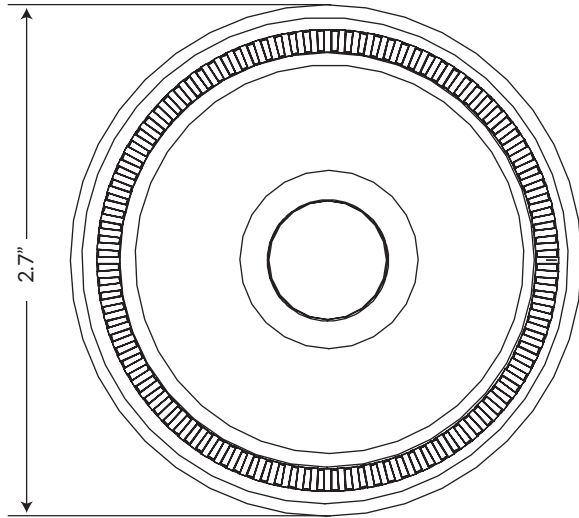

Soleil Rosette

TECHNICAL SPECIFICATIONS

Collection:	Soleil
Design code:	SOL
Dimensions:	2.7" Diameter
Rosette Thickness:	.45"
Material:	Solid Forged Brass
Functions:	Passage, Privacy, Dummy
Latch:	Tubular
Backset:	2-3/8" (Standard) 2-3/4" (Available)
Door Thickness:	1-3/8" to 1-3/4"

Soleil Rosette can be combined with any Grandeur knob or lever.

Visit our website and use our **HARDWARE DESIGNER**

to create your own unique combination.

FINISHES OPTIONS:

ANTIQUE PEWTER (AP)

LIFETIME BRASS (LB)