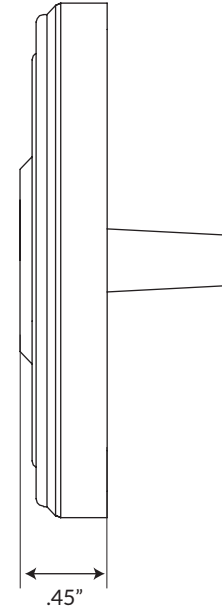

Soleil Rosette

TECHNICAL SPECIFICATIONS

Collection:	Soleil
Design code:	SOL
Dimensions:	2.7" Diameter
Rosette Thickness:	.45"
Material:	Solid Forged Brass
Functions:	Passage, Privacy, Dummy
Latch:	Tubular
Backset:	2-3/8" (Standard) 2-3/4" (Available)
Door Thickness:	1-3/8" to 1-3/4"