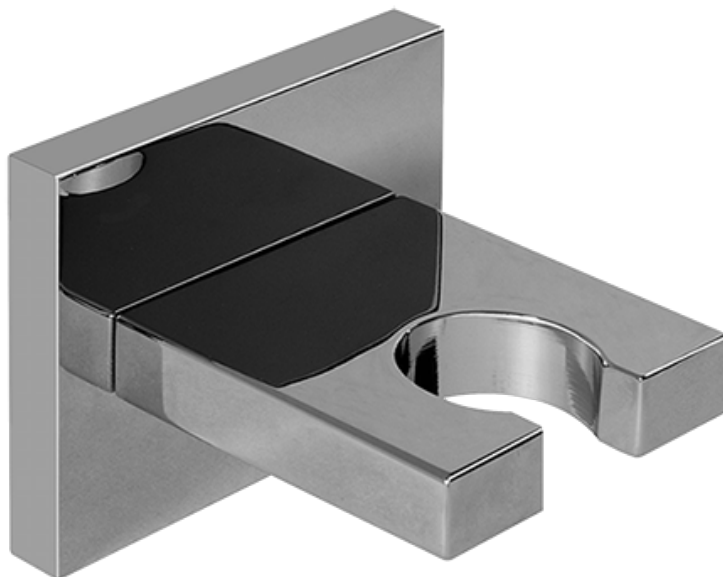

Finishes

Polished
Chrome

Steelnox®
(Satin Nickel)

SHOWER
Qubic Tre SOLID Trim Plate
w/Handle
G-8041-LM39S-T

GRAFF®

Information

- Single metal handle
- Decorative trim plate
- Use with G-8000 or G-8005 thermostatic rough valve
- To complete package, you must order rough valve
- ADA

Finishes

Polished
Chrome

SteeInox®
(Satin Nickel)

SHOWER
Qubic Tre SOLID Trim Plate
w/Handle
G-8095-LM39S-T

GRAFF®

Information

- Single metal handle
- Decorative trim plate
- Use with G-8070 or G-8075 thermostatic stop/volume control rough valve
- To complete package, you must order rough valve
- ADA

* Special order finish- call for availability

SHOWER
Contemporary Square Wall
Bracket for Handshower
G-8632

GRAFF®

Information

- Solid brass construction

Finishes

Polished
Chrome

Steelnox®
(Satin Nickel)

G-8632

Contemporary Square Wall Bracket for Handshower

Product Features

- Solid brass construction

Available Finishes

- Polished Chrome
G-8632-PC
- Steelnox[®]
G-8632-SN

Warranty

- Limited lifetime warranty