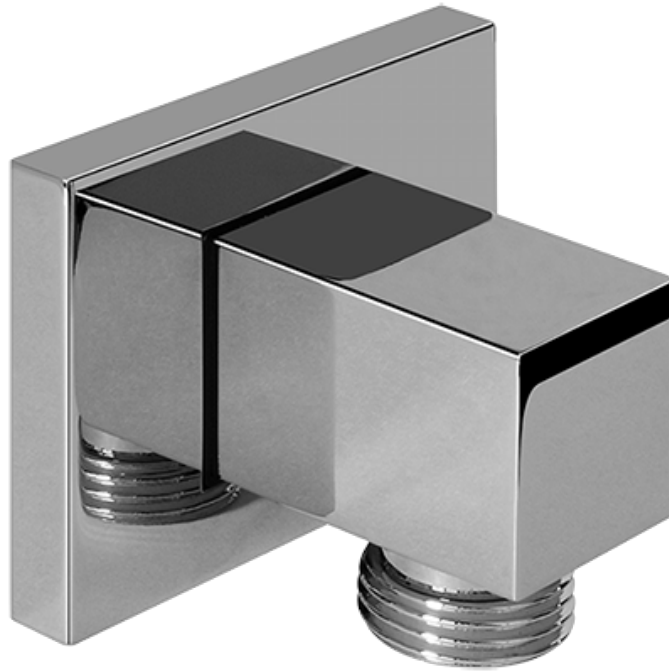

Finishes

Polished
Chrome

Steelnox®
(Satin Nickel)

SHOWER
Qubic Tre SOLID Trim Plate
w/Handle
G-8041-LM39S-T

GRAFF®

Information

- Single metal handle
- Decorative trim plate
- Use with G-8000 or G-8005 thermostatic rough valve
- To complete package, you must order rough valve
- ADA

* Special order finish- call for availability

SHOWER
Contemporary Square Wall
Bracket for Handshower
G-8632

GRAFF®

Information

- Solid brass construction

Finishes

Polished
Chrome

Steelnox®
(Satin Nickel)

G-8632

Contemporary Square Wall Bracket for Handshower

Product Features

- Solid brass construction

Available Finishes

- Polished Chrome
G-8632-PC
- Steelnox[®]
G-8632-SN

Warranty

- Limited lifetime warranty

www.graff-faucets.com | phone: 800-954-4723

SHOWER
Contemporary Square Wall Supply
Elbow
G-8633

GRAFF®

Information

- 1/2" NPT female thread inlet

Finishes

Polished
Chrome

Steelnox®
(Satin Nickel)