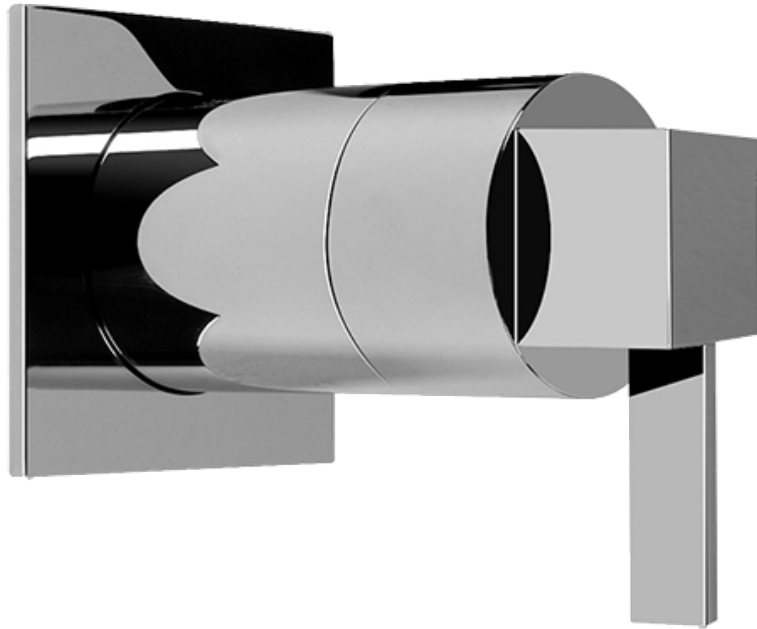

SHOWER
Rough
G-8005

GRAFF®

Information

- 18.4 gpm @ 60 psi
- 3/4" universal inlets/outlets with female threads
- Built-in service stops
- Complete serviceability from front of all units
- Supplied with protective plastic cover
- Thermostatic valve uses a paraffin wax cartridge

Finishes

Polished
Chrome

Steelnox®
(Satin Nickel)

SHOWER
Qubic Tre SOLID Trim Plate
w/Handle
G-8041-LM39S-T

GRAFF®

Information

- Single metal handle
- Decorative trim plate
- Use with G-8000 or G-8005 thermostatic rough valve
- To complete package, you must order rough valve
- ADA

Finishes

Polished
Chrome

SteeInox®
(Satin Nickel)

SHOWER
Qubic Tre SOLID Trim Plate
w/Handle
G-8095-LM39S-T

GRAFF®

Information

- Single metal handle
- Decorative trim plate
- Use with G-8070 or G-8075 thermostatic stop/volume control rough valve
- To complete package, you must order rough valve
- ADA

Finishes

Polished
Chrome

Steelnox®
(Satin Nickel)

G-8095

SHOWER
59" Shower Hose
G-8605

GRAFF®

Information

- Brass spiral flexible hose with conical nut