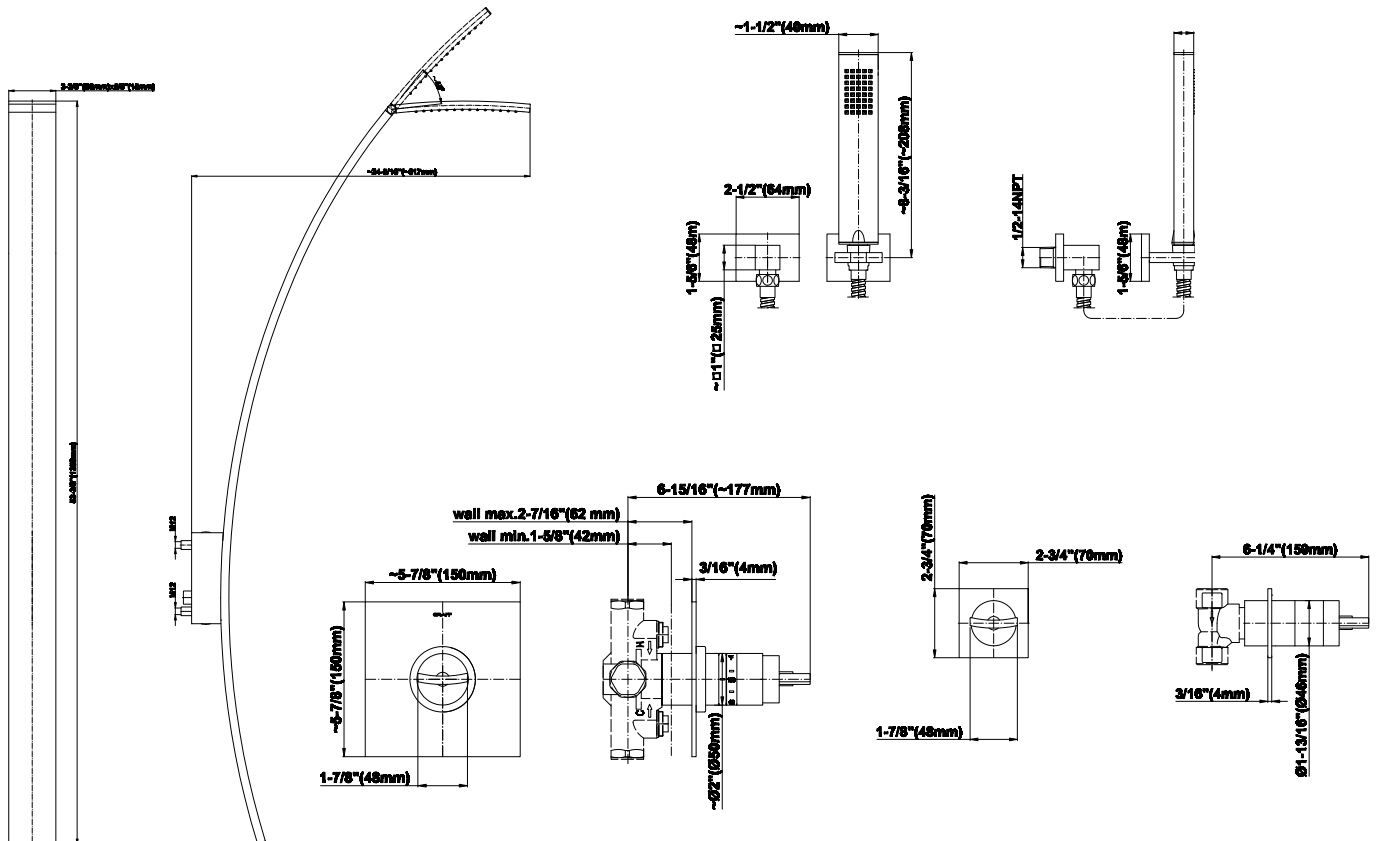

The measurements shown are for reference only. Products and specifications shown are subject to change without notice. Revised 08/2016.

www.graff-faucets.com | phone: 800-954-4723