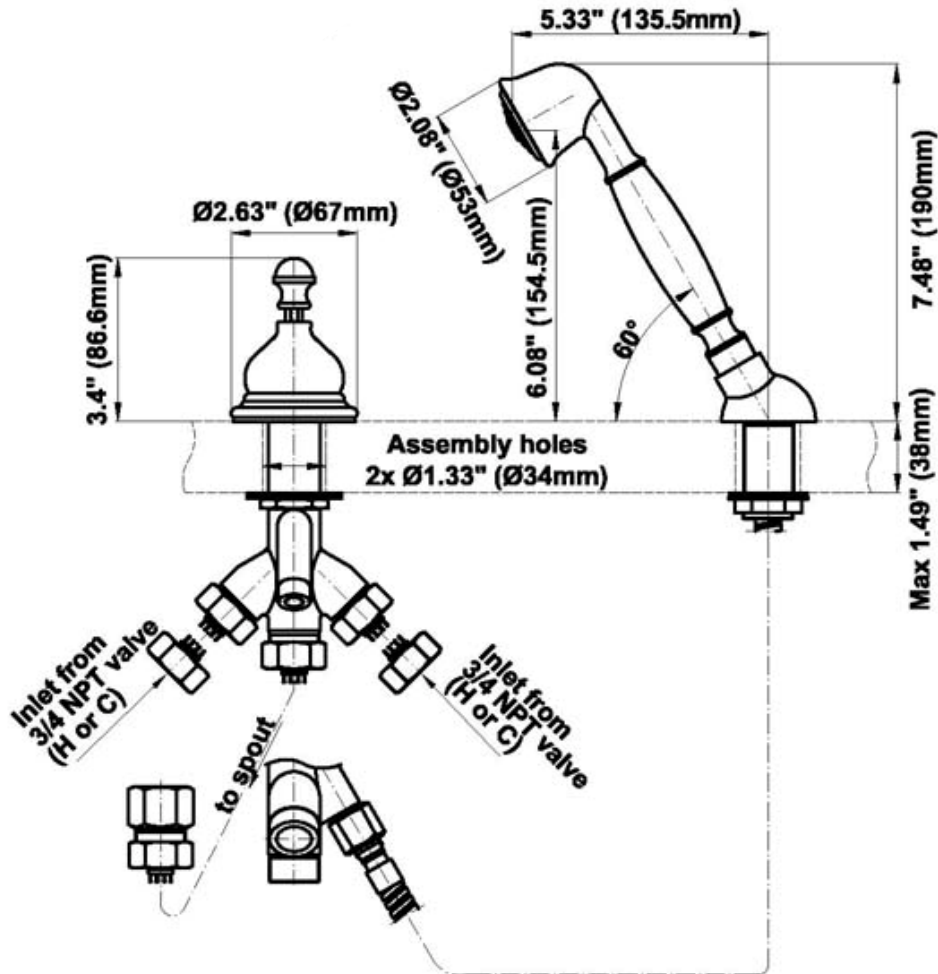

The measurements shown are for reference only. Products and specifications shown are subject to change without notice. Revised 07/2012.

www.graff-faucets.com | phone: 800-954-4723