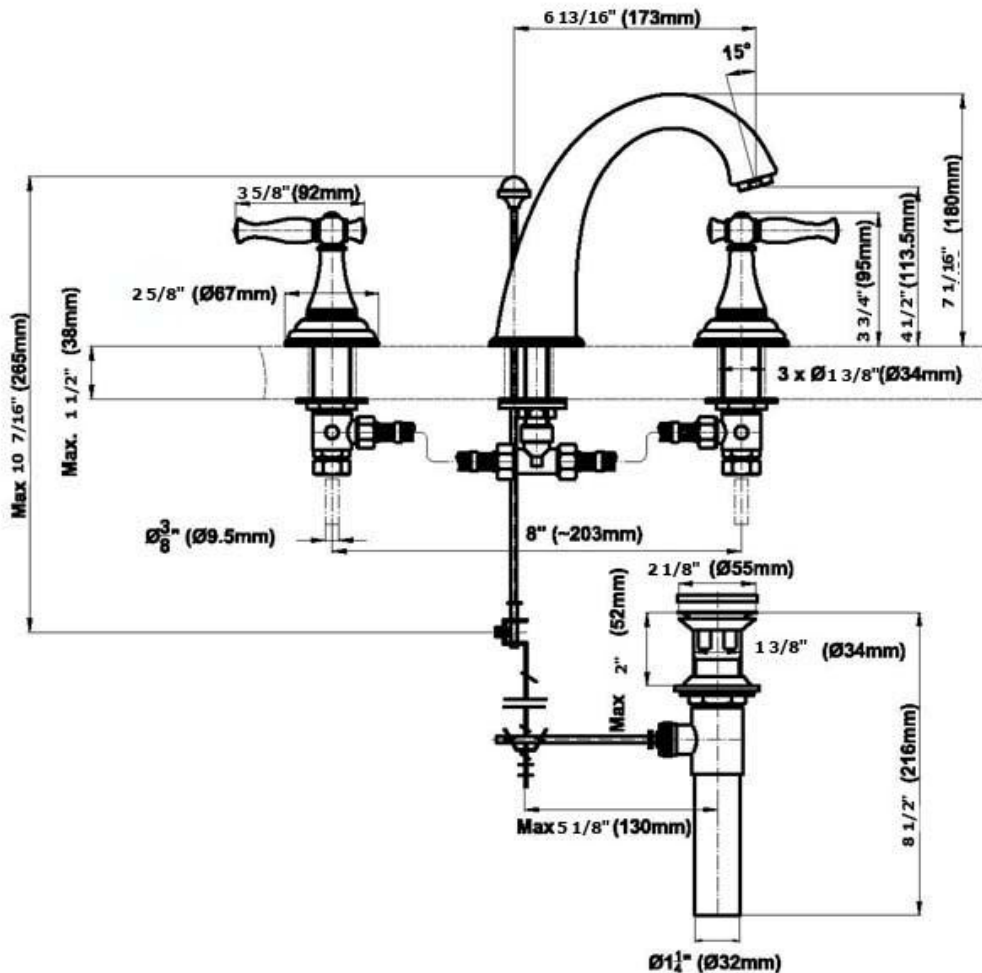

G-2400-LM22

Lauren Collection
Widespread Lavatory Faucet

GRAFF[®]
CUTTING EDGE DESIGN

Product Features

- Installs on 8" centers
- Aerated flow rate ~ 2.2 gpm @ 60 psi, CA flow rate ≤ 1.2 max gpm
- 1-11/32" hole cutouts (x3)
- Includes pop-up drain assembly w/lift rod and overflow

Optional Accessories

- Decorative trap G-9970-**
- Water-saving aerator G-9300

Warranty

- Limited lifetime warranty

For complete warranty information go to www.graff-faucets.com/en-nam/warranty

The measurements shown are for reference only. Products and specifications shown are subject to change without notice. Revised 02/2017