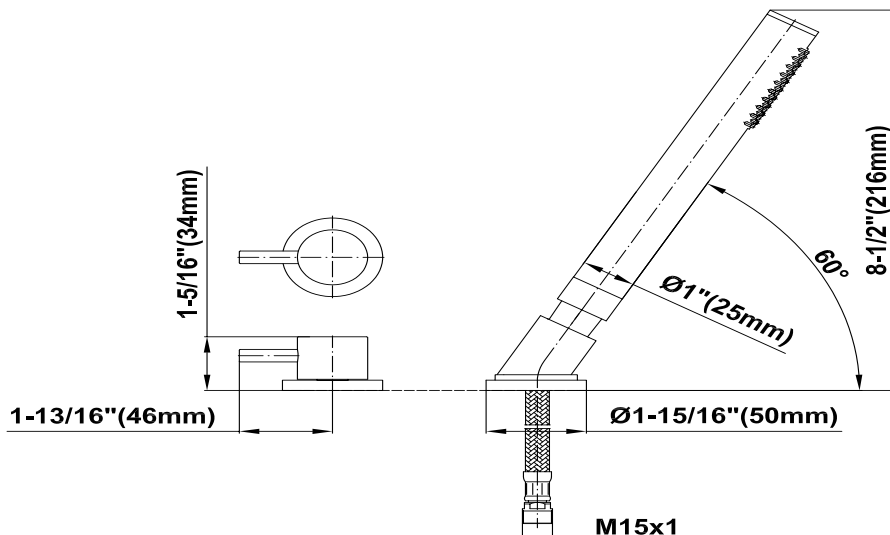

G-6156-LM41B

M.E. 25 Collection

Deck-Mounted Handshower & Diverter Set

GRAFF®

Product Features

- Matches G-6152-*** Roman tub set
- Handshower hose included
- Handshower flow rate ≤ 1.5 max gpm

Code Compliance

*special order finish - call for availability

The measurements shown are for reference only. Products and specifications shown are subject to change without notice. Revised 07/2020.

www.graff-designs.com | phone: 800-954-4723