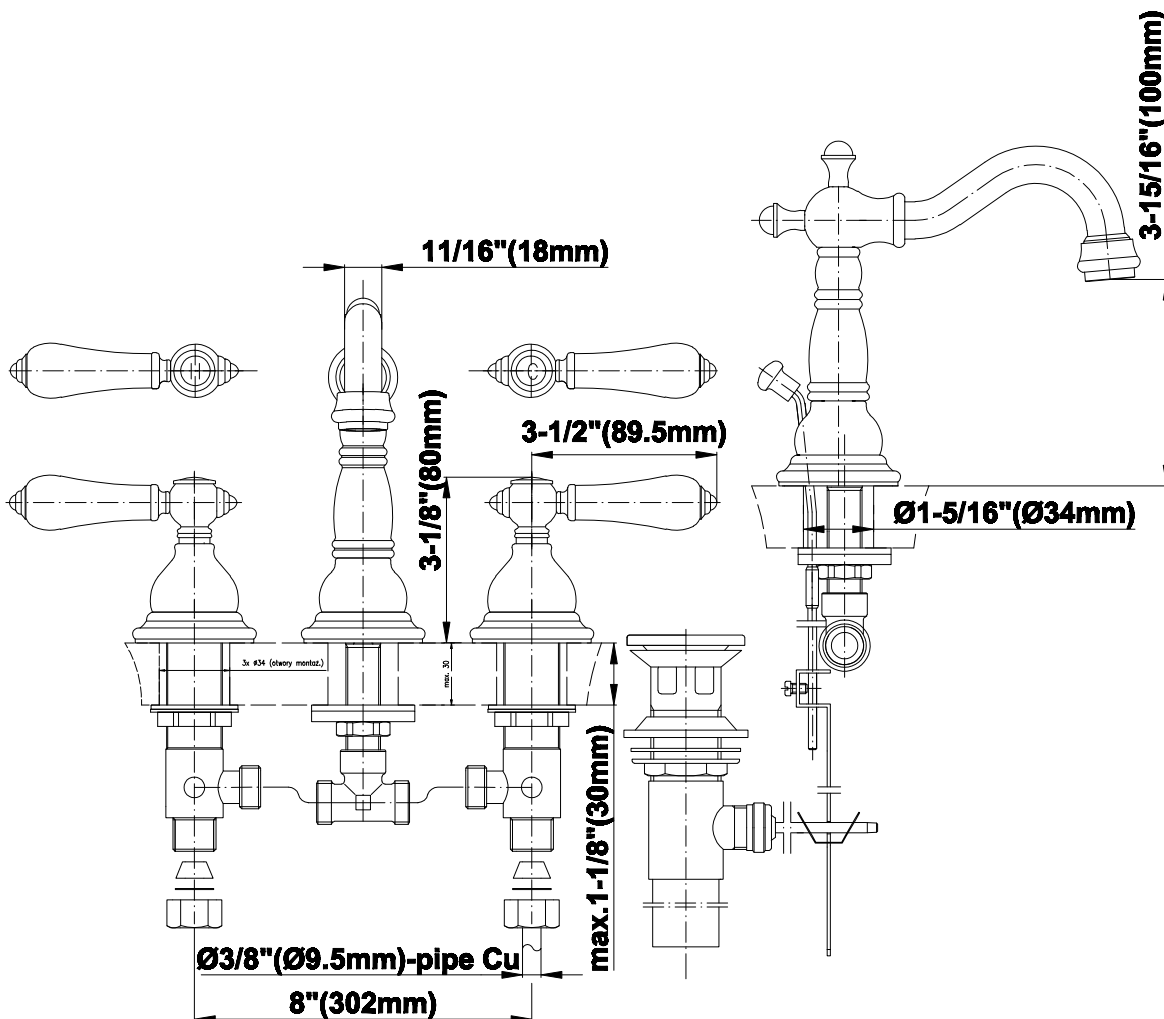

G-2500-LM34

Canterbury & Nantucket Collections
Widespread Lavatory Faucet

GRAFF[®]
CUTTING EDGE DESIGN

Product Features

- Installs on 8" centers
- Aerated flow rate ~ 2.2 gpm @ 60 psi
- Includes pop-up drain assembly w/lift rod and overflow

- Decorative trap G-9970-**
- Water-saving aerator G-9300

Warranty

- Limited lifetime warranty

For complete warranty information go to www.graff-faucets.com/en-nam/warranty

The measurements shown are for reference only. Products and specifications shown are subject to change without notice. Revised 07/2012.