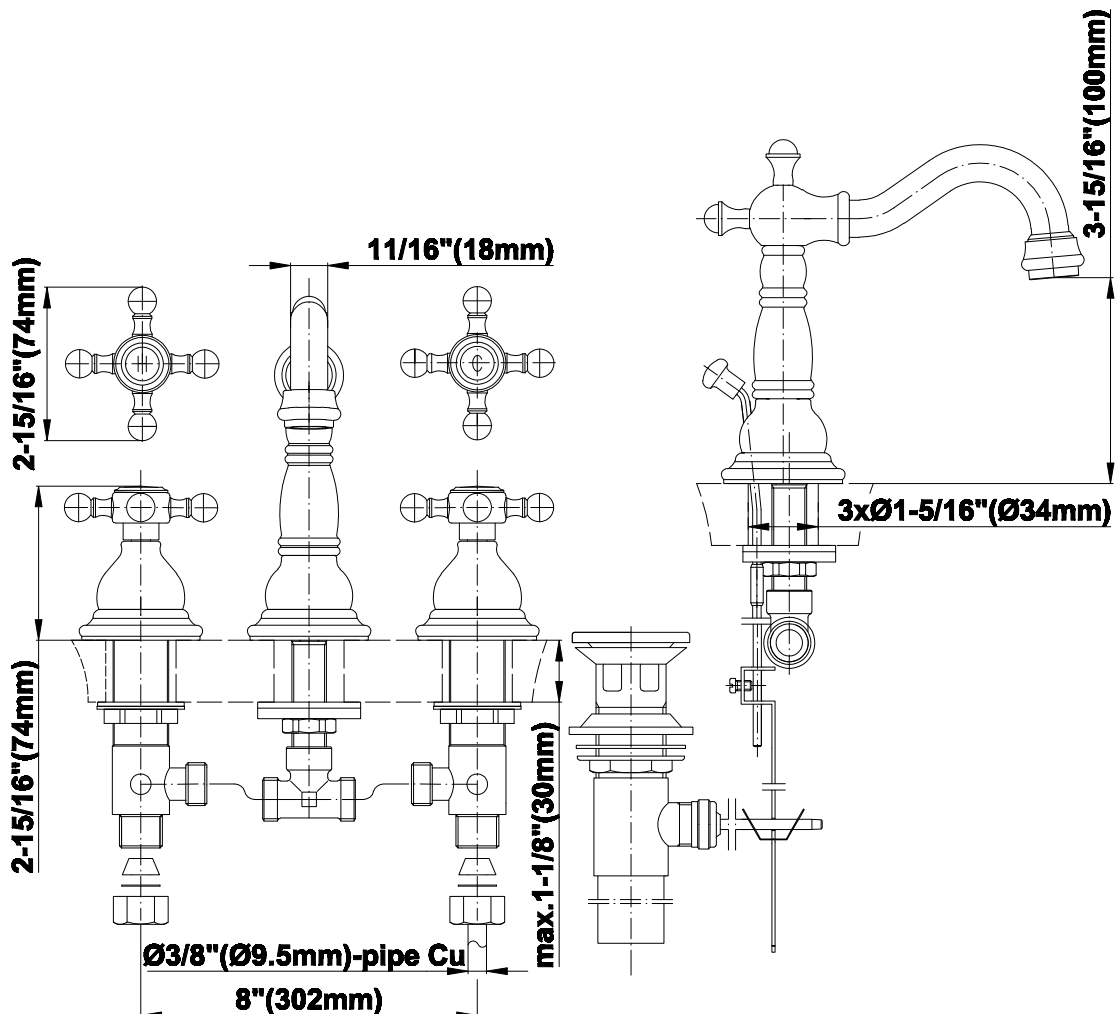

G-2500-C2

Canterbury & Nantucket Collections
Widespread Lavatory Faucet

Product Features

- Installs on 8" centers
- Aerated flow rate ~ 2.2 gpm @ 60 psi
- Includes pop-up drain assembly w/lift rod and overflow

- Decorative trap G-9970-**
- Water-saving aerator G-9300

Warranty

- Limited lifetime warranty

For complete warranty information go to www.graff-faucets.com/en-nam/warranty

The measurements shown are for reference only. Products and specifications shown are subject to change without notice. Revised 07/2012.