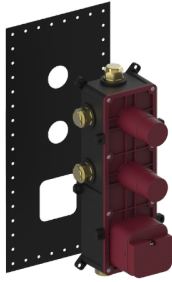

G-82-76-76

M-Series Collection

Thermostatic Unit, Cut-off Valve, Cut-off Valve

Product Features

- Uses G-8006 and two G-8076 rough valves
- Sealed housing for easy installation