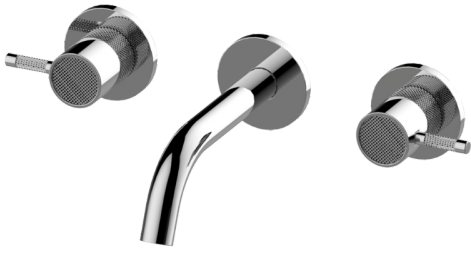

G-11929-LM69BW-T

Cameo Collection

Cameo Wall-Mounted Lavatory Faucet with Two Handles (Trim)

GRAFF®

Product Features

- Wall-mount spout and handle installation
- Aerated flow rate ≤ 1.2 max gpm
- 4-7/8" to 5-3/4" spout reach
- Drain assembly not included
- Optional matching decorative trap G-9970

Code compliance

- ADA
- CALGreen

Available Finishes

- 24K Polished Gold
- 24K Brushed Gold
- Brushed Brass PVD®
- Brushed Brass PVD®/Matte Black Accents
- Brushed Gold PVD®
- Architectural Black™
- Brushed Nickel
- Brushed Nickel PVD®
- Brushed Onyx PVD®
- Brushed Onyx/Matte Black
- Brushed Tuscan Bronze PVD®
- Rose Gold / Brushed Copper PVD®
- Rose Gold / Brushed Copper PVD®/Matte Black Accents
- Gunmetal PVD®
- Gunmetal/Matte Black
- Matte Black
- Matte Black/Brushed Brass PVD® Accents
- Matte Black/Rose Gold / Brushed Copper PVD® accents
- Matte Black/Steelnox® (Satin Nickel) Accents
- Olive Bronze
- Onyx PVD®
- Polished Brass PVD®
- Polished Chrome
- Polished Gold PVD®
- Polished Nickel
- Polished Nickel PVD®
- Polished Tuscan Bronze PVD®
- Rose Gold / Polished Copper PVD®
- Satin Gold PVD®
- Steelnox® (Satin Nickel)
- Steelnox® Satin Nickel/Matte Black Accents
- Unfinished Brass
- Unfinished Brushed Brass
- Vintage Brushed Brass
- Warm Bronze PVD®
- Architectural White