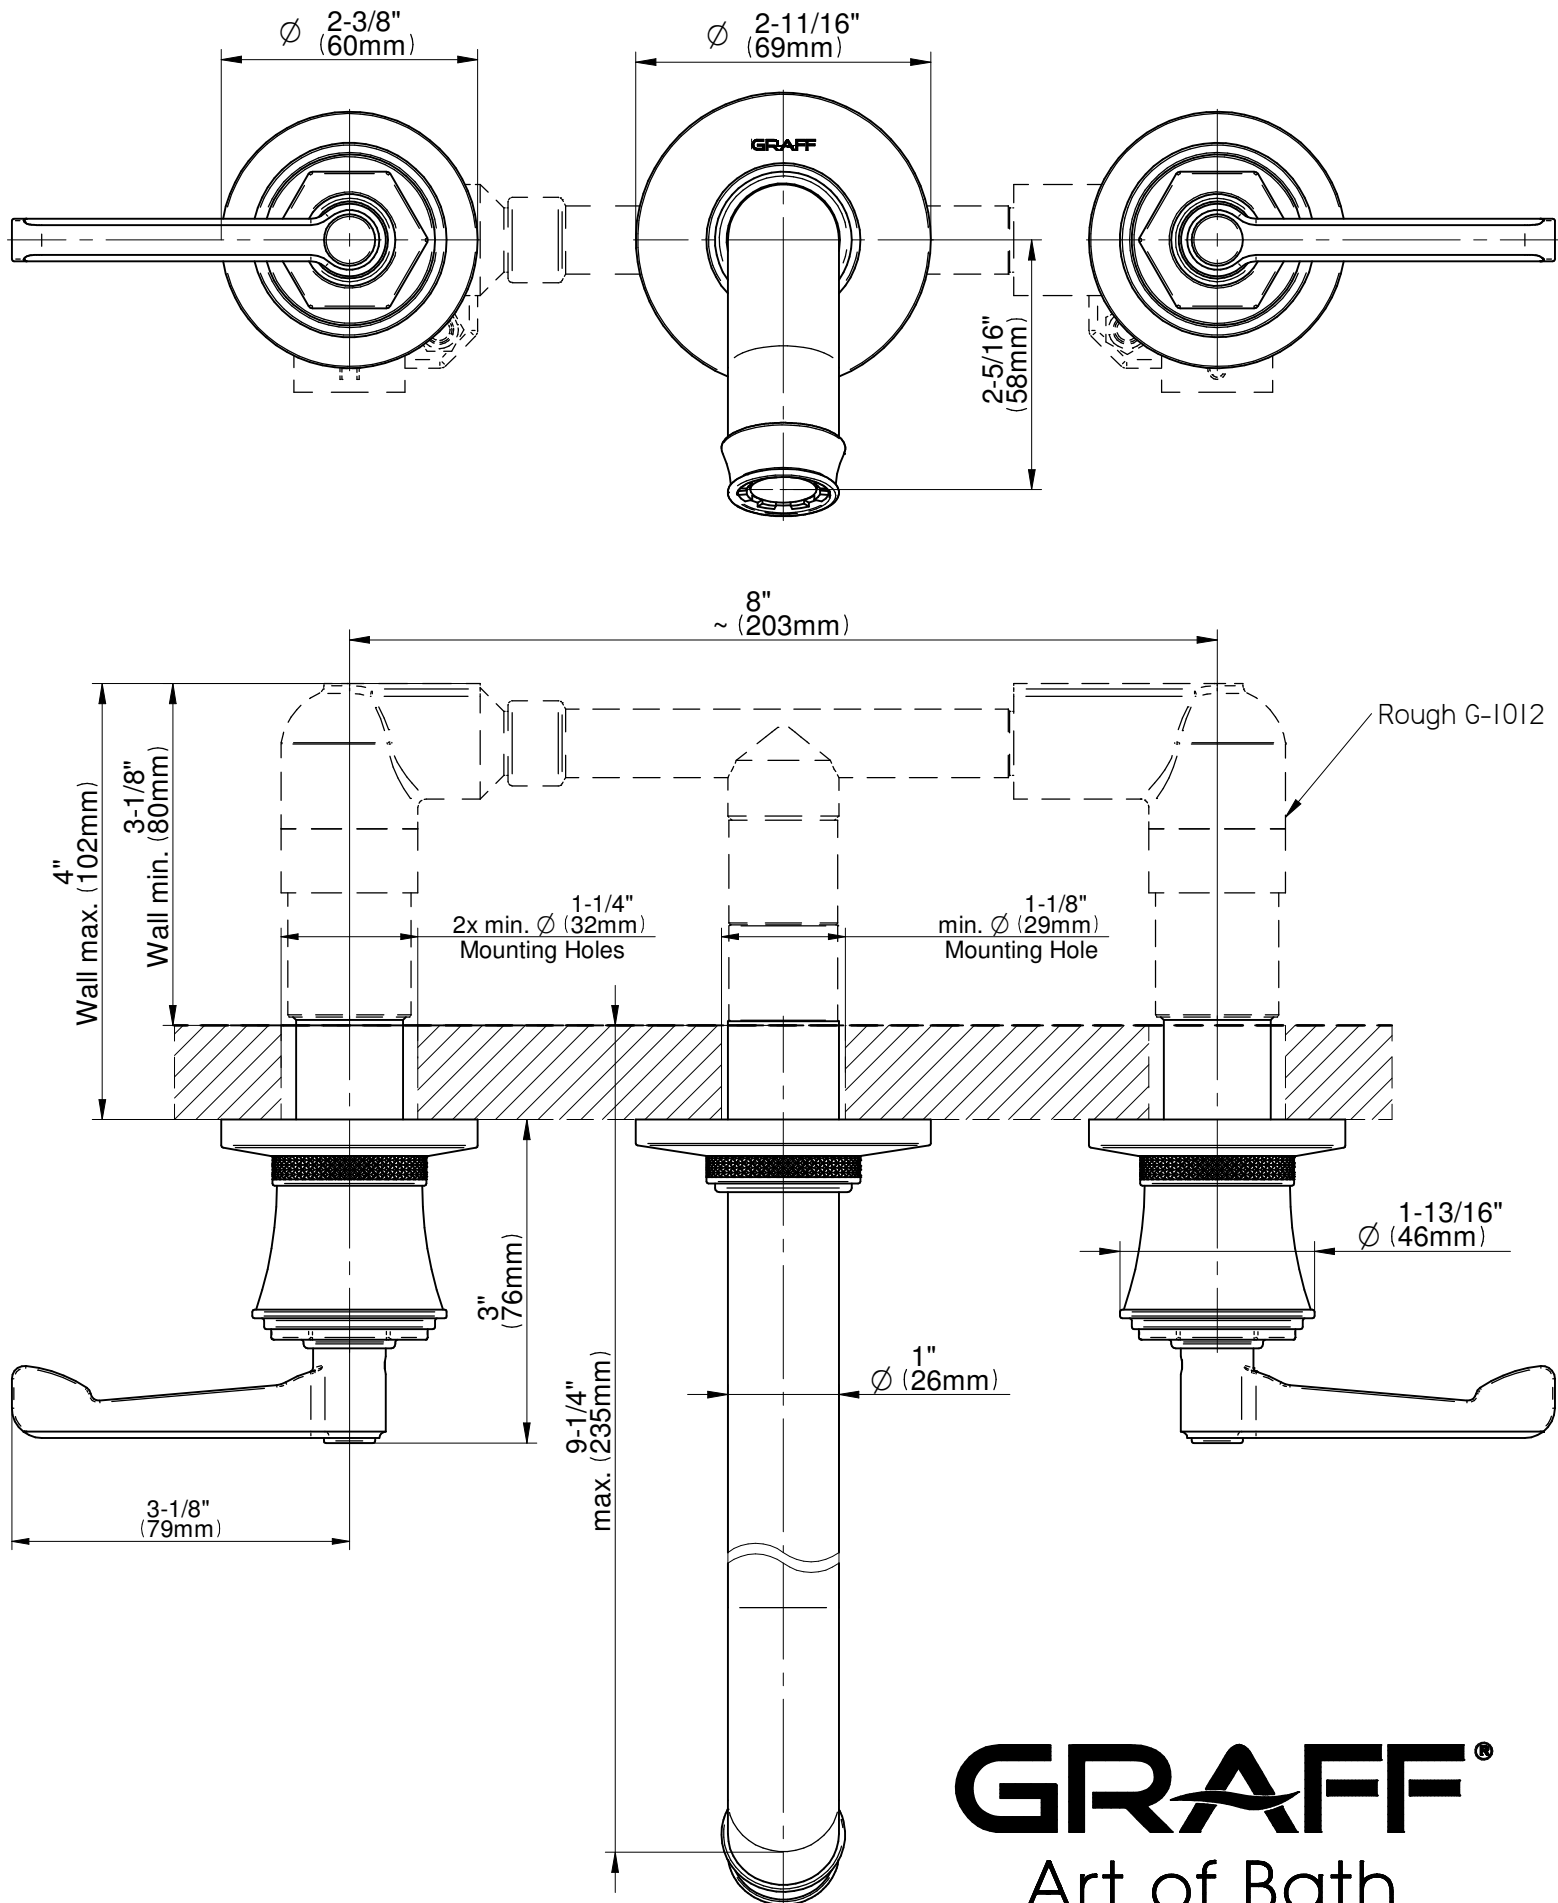

GN-11631-**-LM60B-T

VIGNOLA Series

GRAFF[®]
Art of Bath