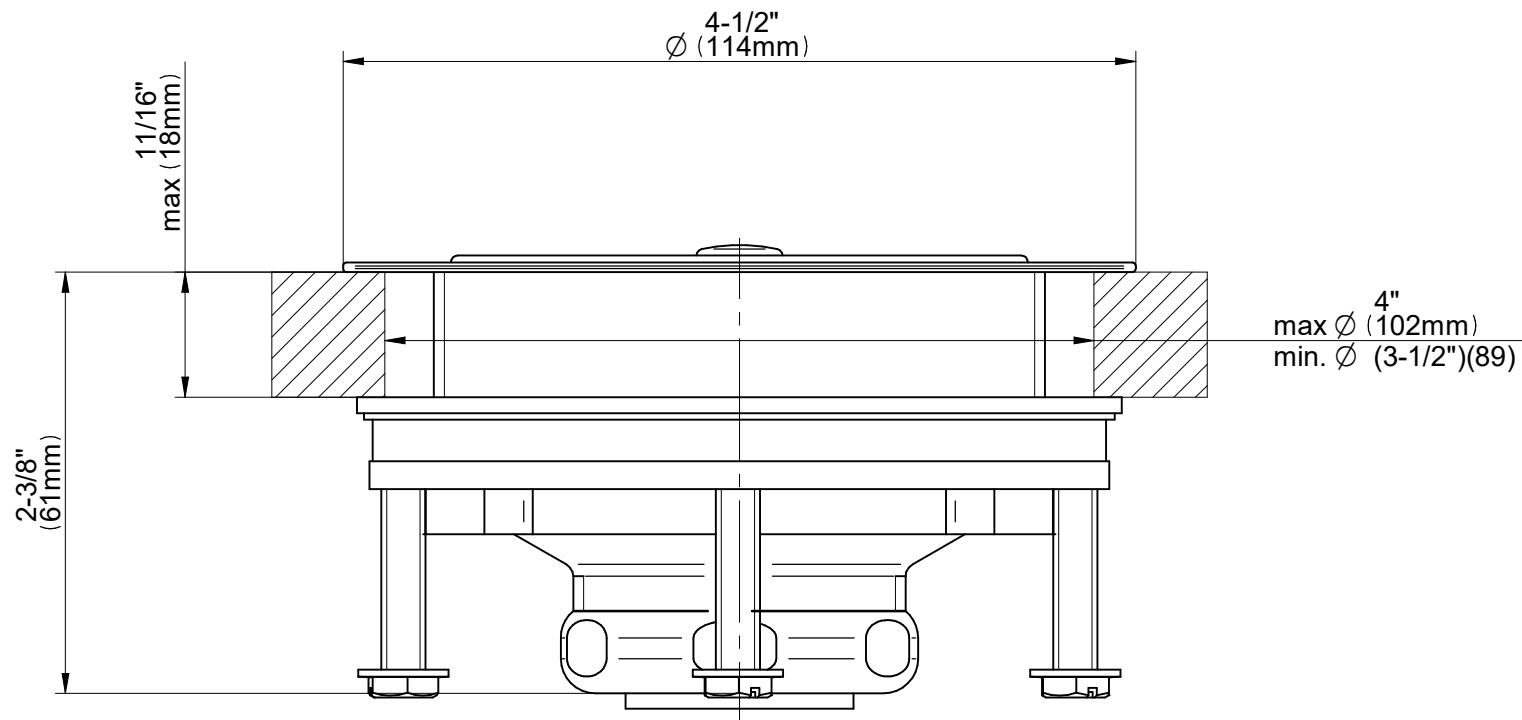

G-9972

Kitchen Series

GRAFF[®]
Art of Bath