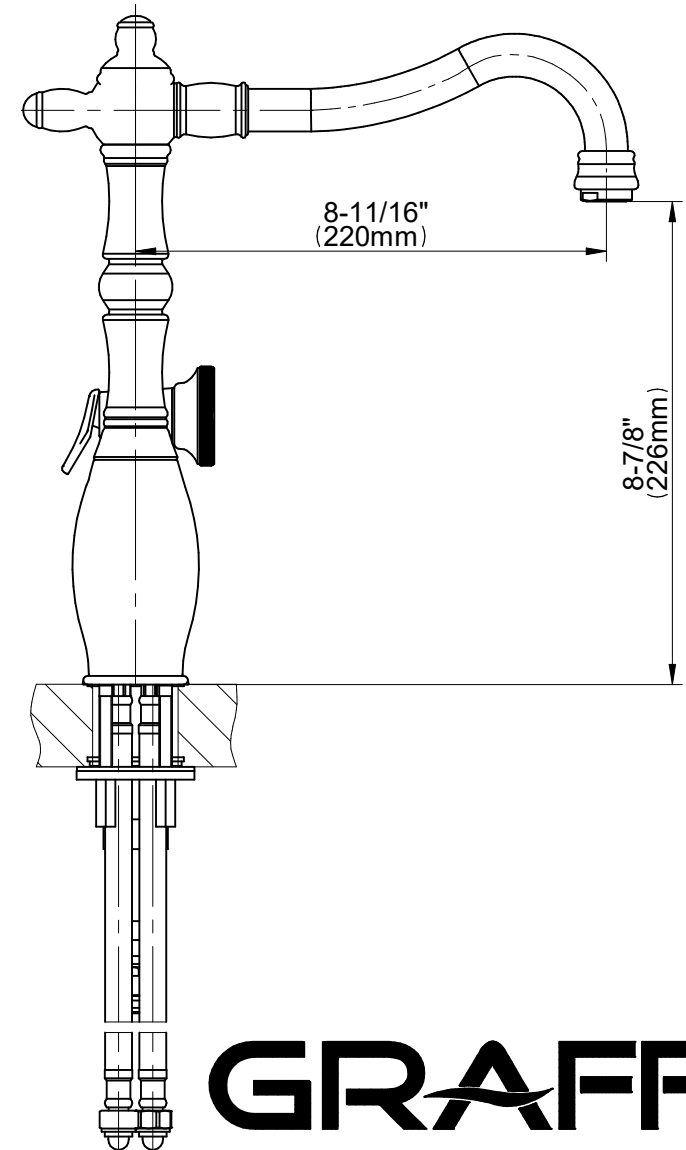

G-4816

Corsica Series

GRAFF[®]
Art of Bath