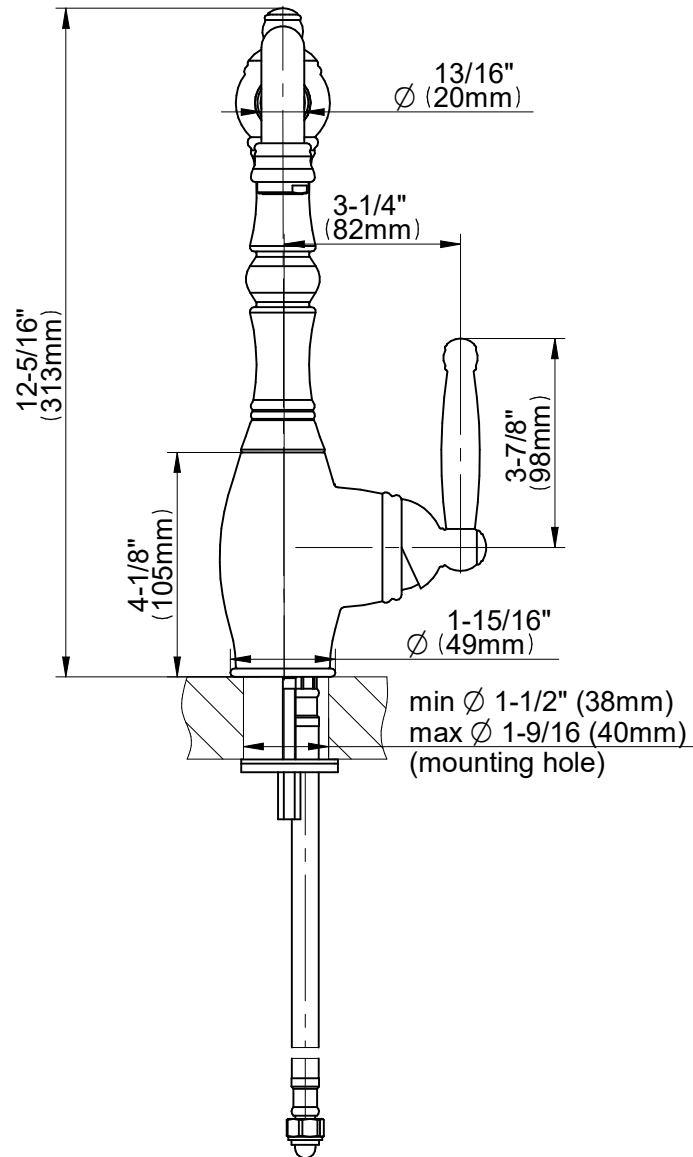

G-4816

Corsica Series

GRAFF[®]
Art of Bath