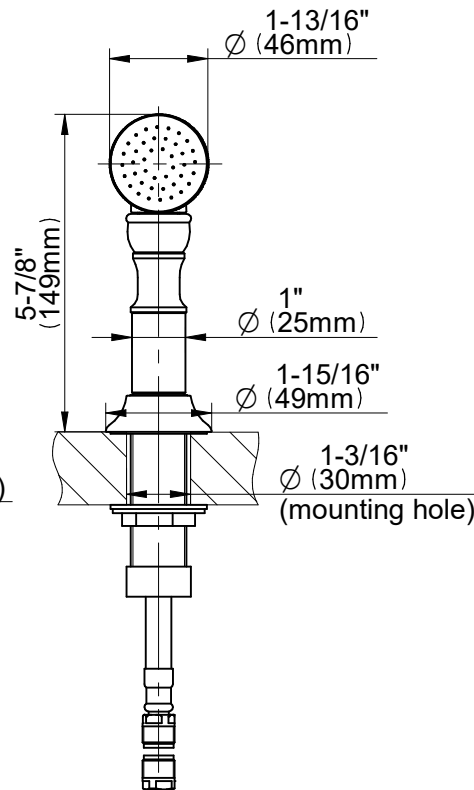

G-4816

Corsica Series

GRAFF[®]
Art of Bath