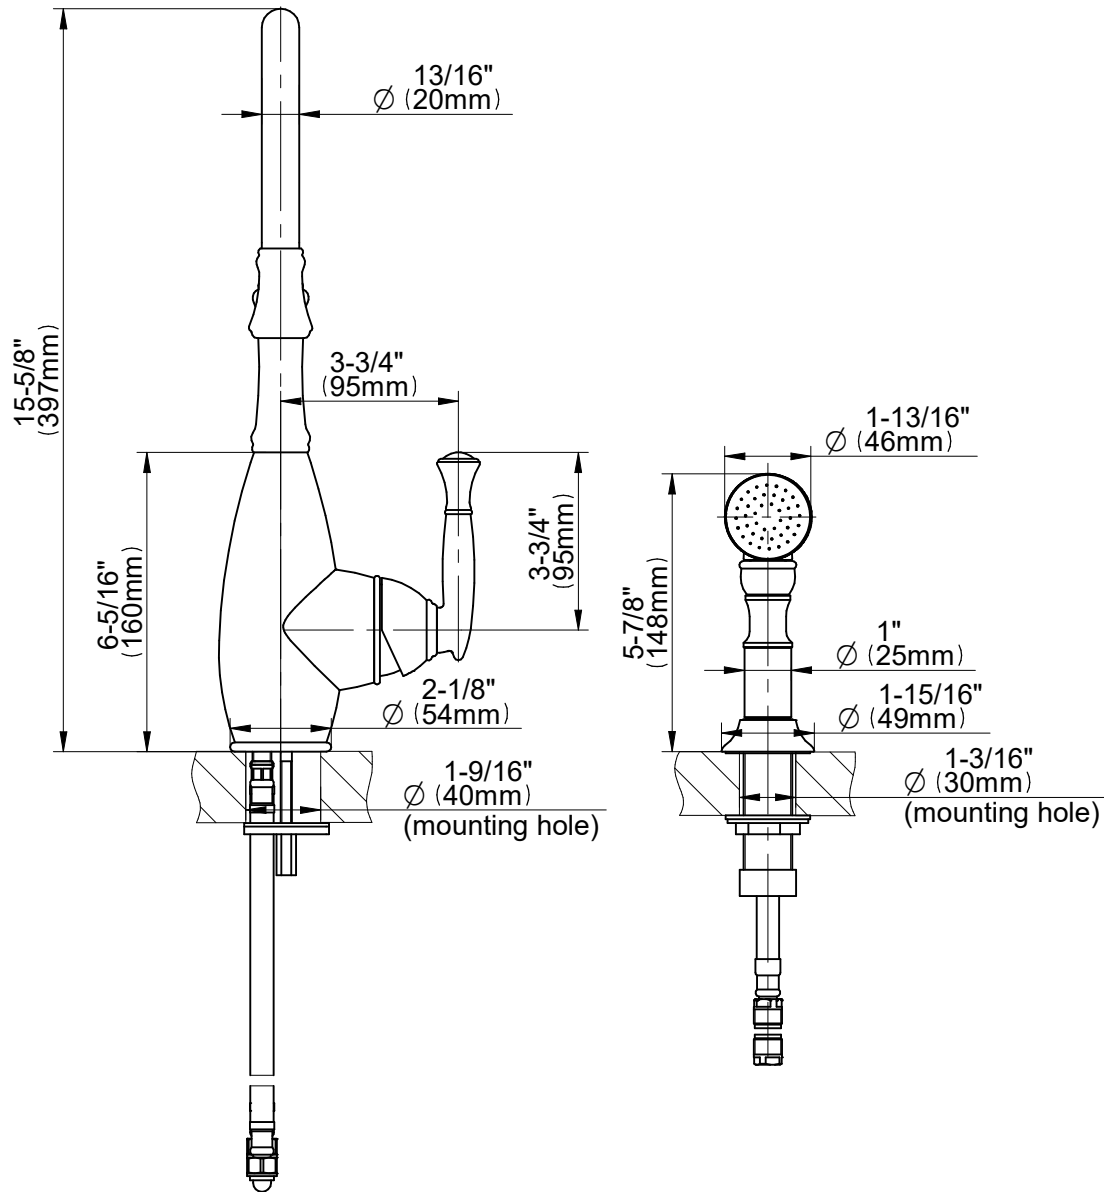

G-4806

Duxbury Series

GRAFF[®]
Art of Bath