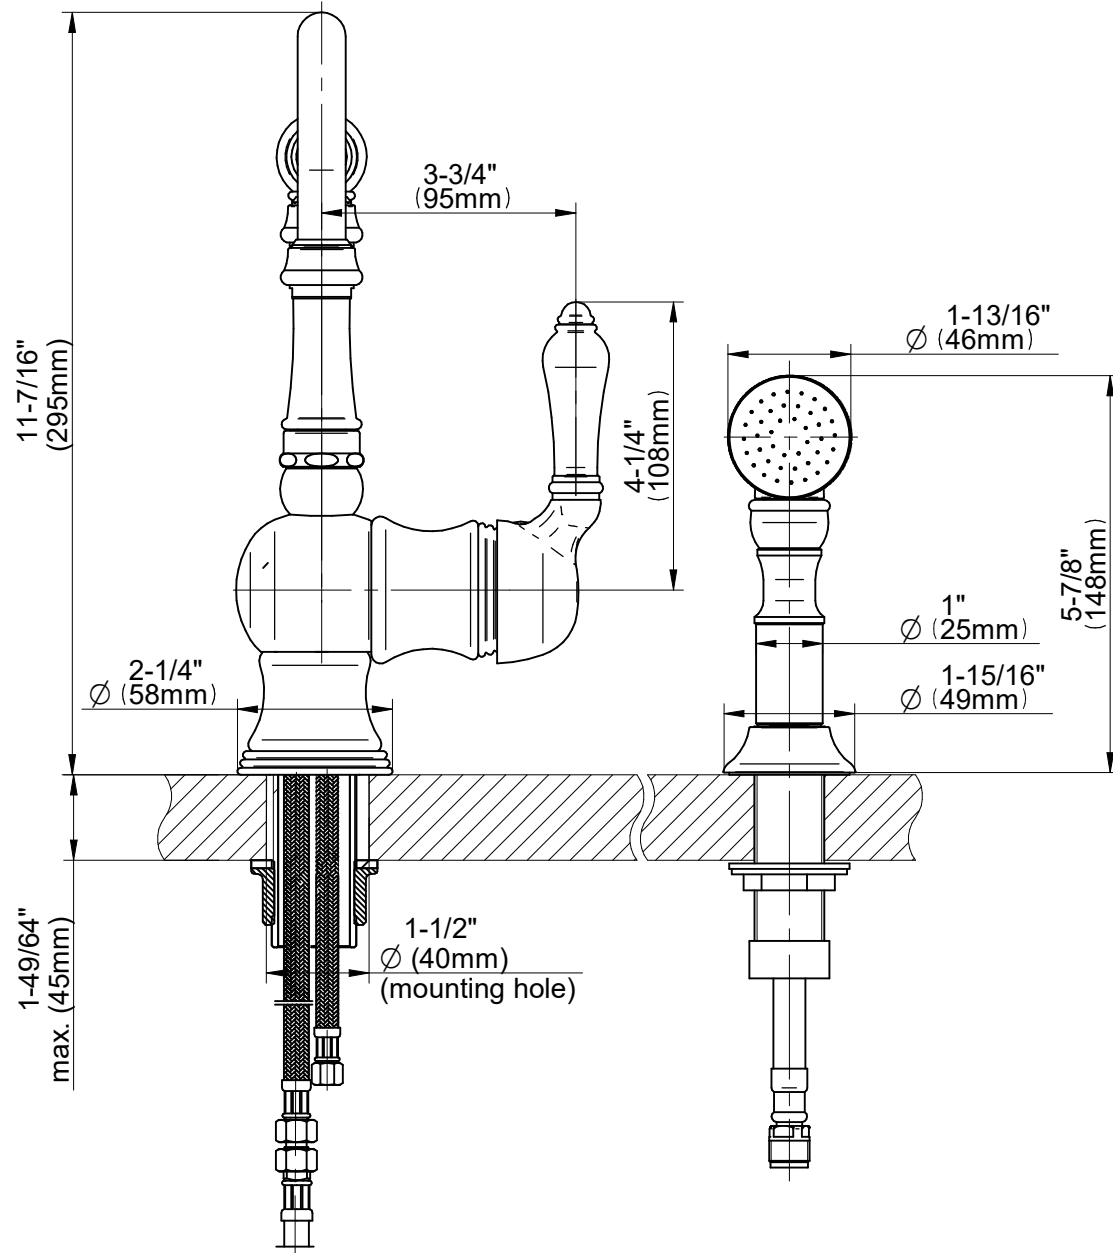

# G-4231-LM7-\*\*

## Adley Series

**GRAFF®**  
Art of Bath