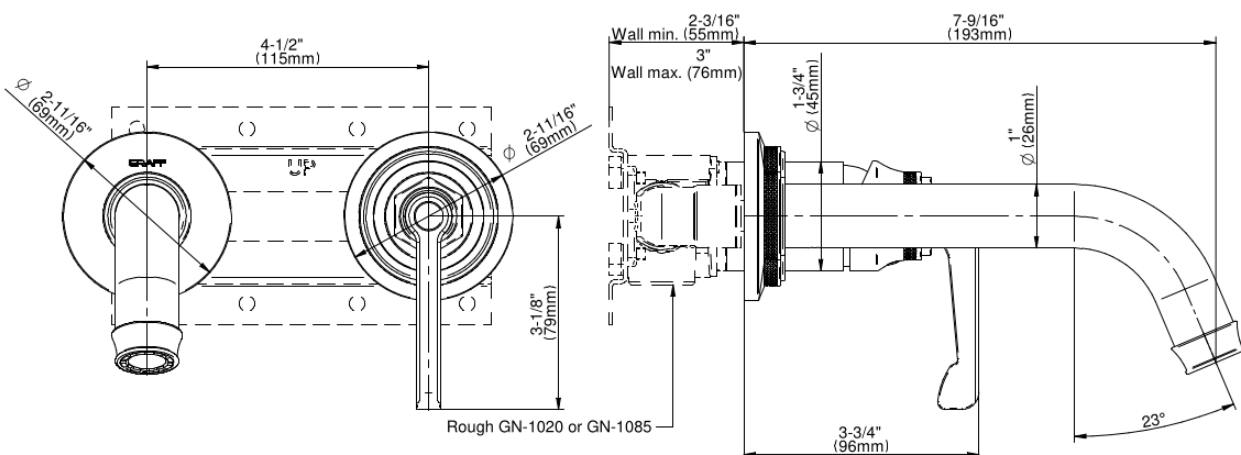

G-11635-LM60W-T

Vignola Collection

Vignola Wall-Mounted Lavatory Faucet with
Single Handle (Trim)

GRAFF®

Product Features

- Wall-mount spout and handle installation
- Aerated flow rate ≤ 1.2 max gpm
- 7-9/16" spout reach
- Handle may be installed on left or right of spout
- Drain assembly not included
- Optional matching decorative trap G-9970
- Optional extension kit
- To complete package, you must order Rough Valve

* Special order finish - call for availability

G-11635-LM60W-T

Vignola Collection

Vignola Wall-Mounted Lavatory Faucet with
Single Handle (Trim)

GRAFF[®]