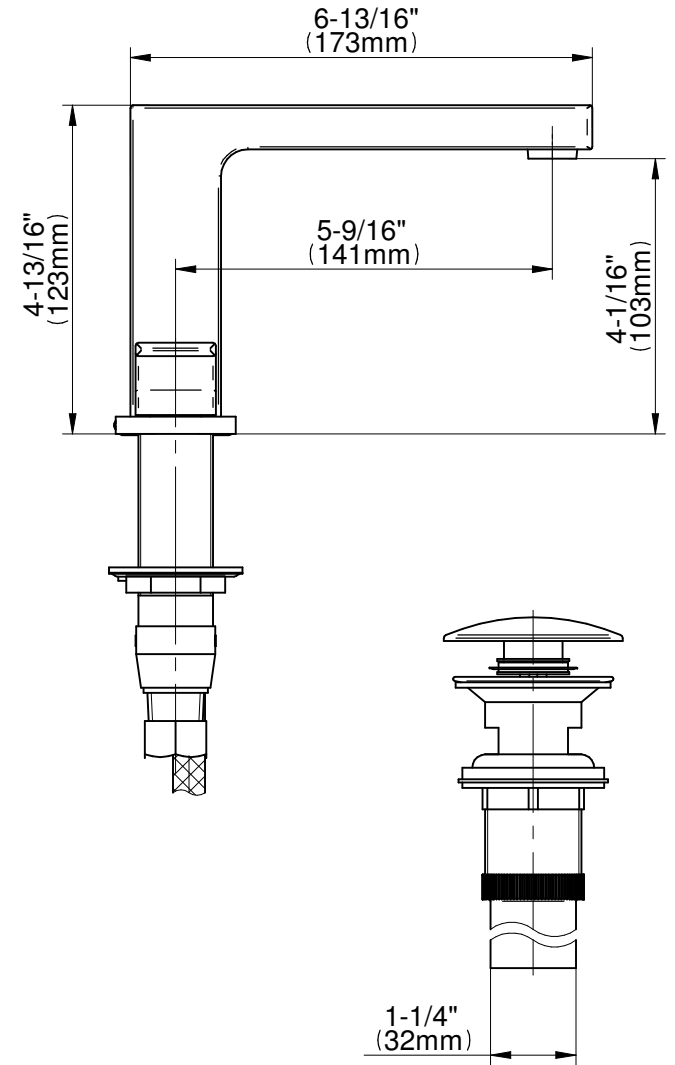

G-11211-LM55B

INCANTO Series

GRAFF®
Art of Bath