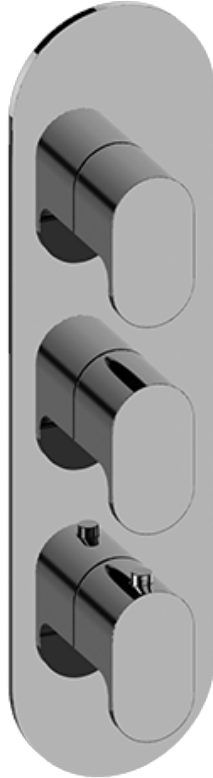

## Information

- 3/4" thermostatic valve and trim
- 3/4" stop/volume control and 3-way shared diverter valve
- 8" showerhead with 12" wall-mounted shower arm
- Showerhead features no-clog, easy-clean spray nozzles
- Handshower set with wall-mounted slide bar and 59" hose (PVD finishes use 59" flex hose)
- 6" contemporary tub spout
- Optional extension kit
- Flow rates: showerhead  $\leq$  1.8 max gpm, handshower  $\leq$  1.5 max gpm
- ADA

SHOWER  
Thermostatic Rough Valve  
**G-8006**

**GRAFF**<sup>®</sup>

## 3-way Diverter Valve - Rough - M-Series

SHOWER  
Ametis Round M-Series Valve Trim  
with Three Handles  
**G-8056-LM44E0-T**

---

**GRAFF**<sup>®</sup>