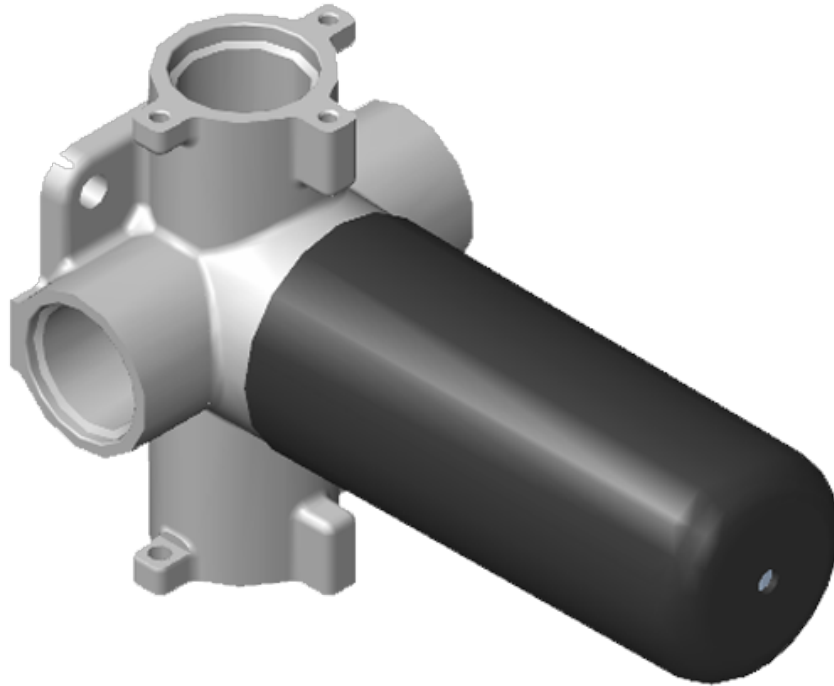

SHOWER
Three-Way Shared Function
Diverter Control Valve WITHOUT
Off Function (No Pass-Through)
G-8053S

GRAFF®