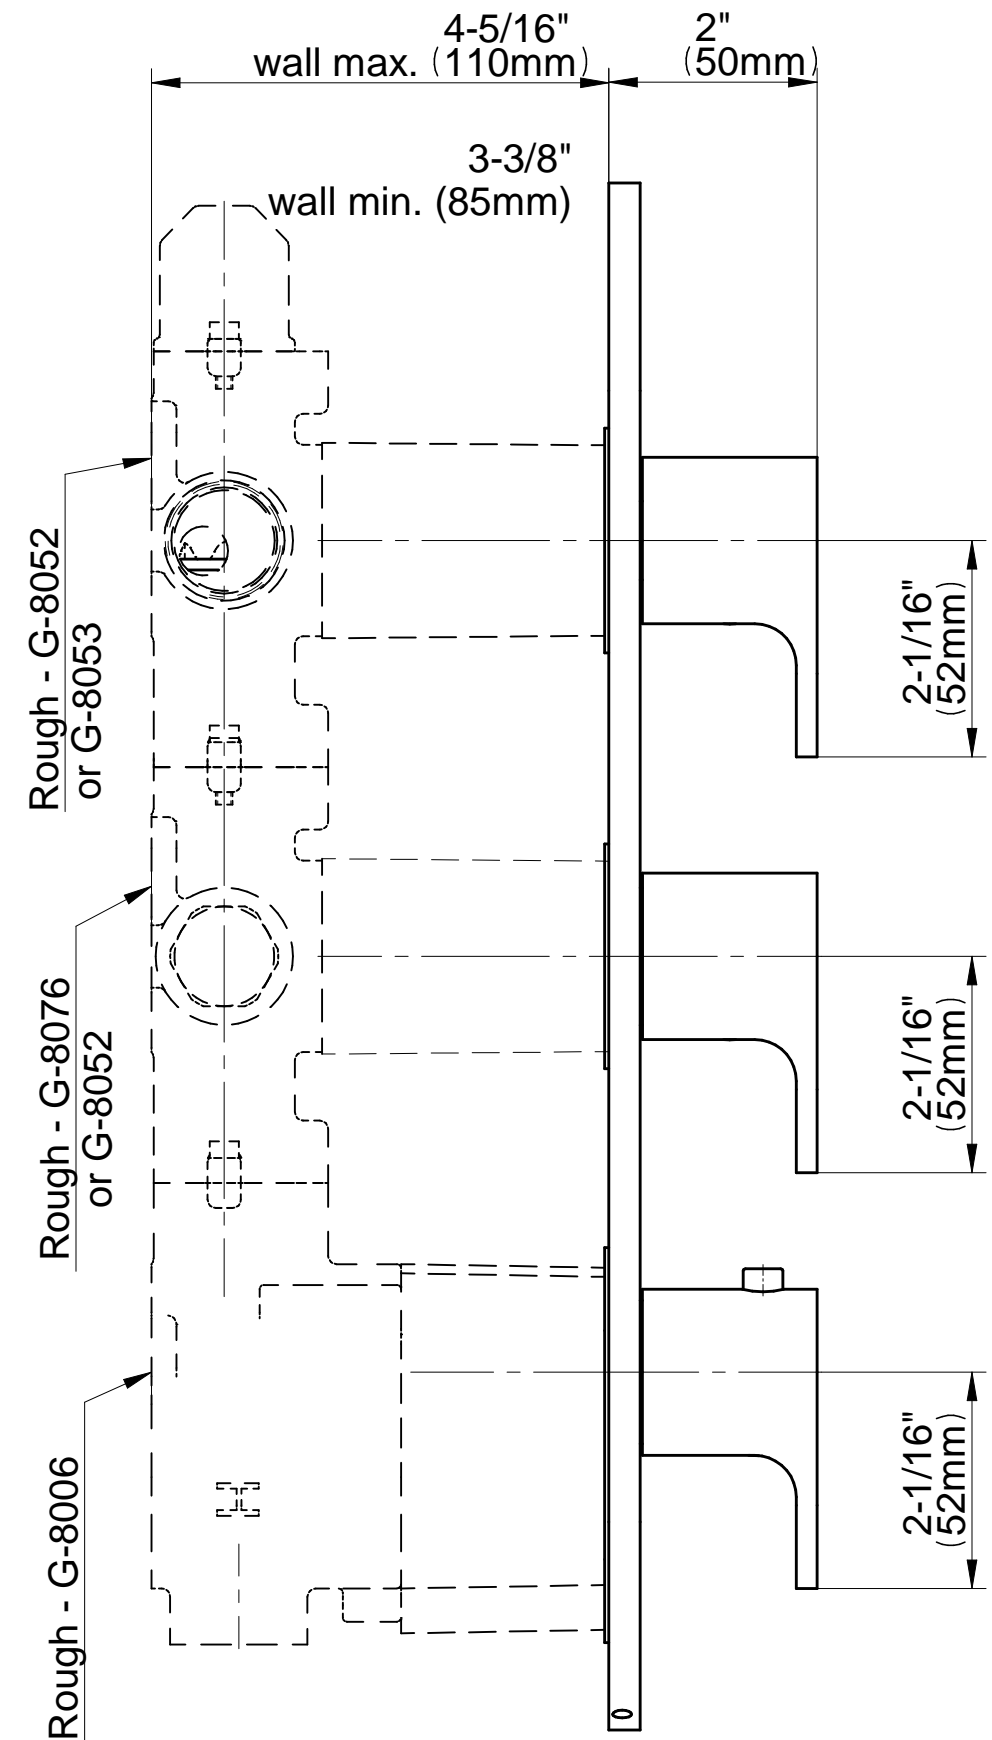

G-8056-LM44E0 Series