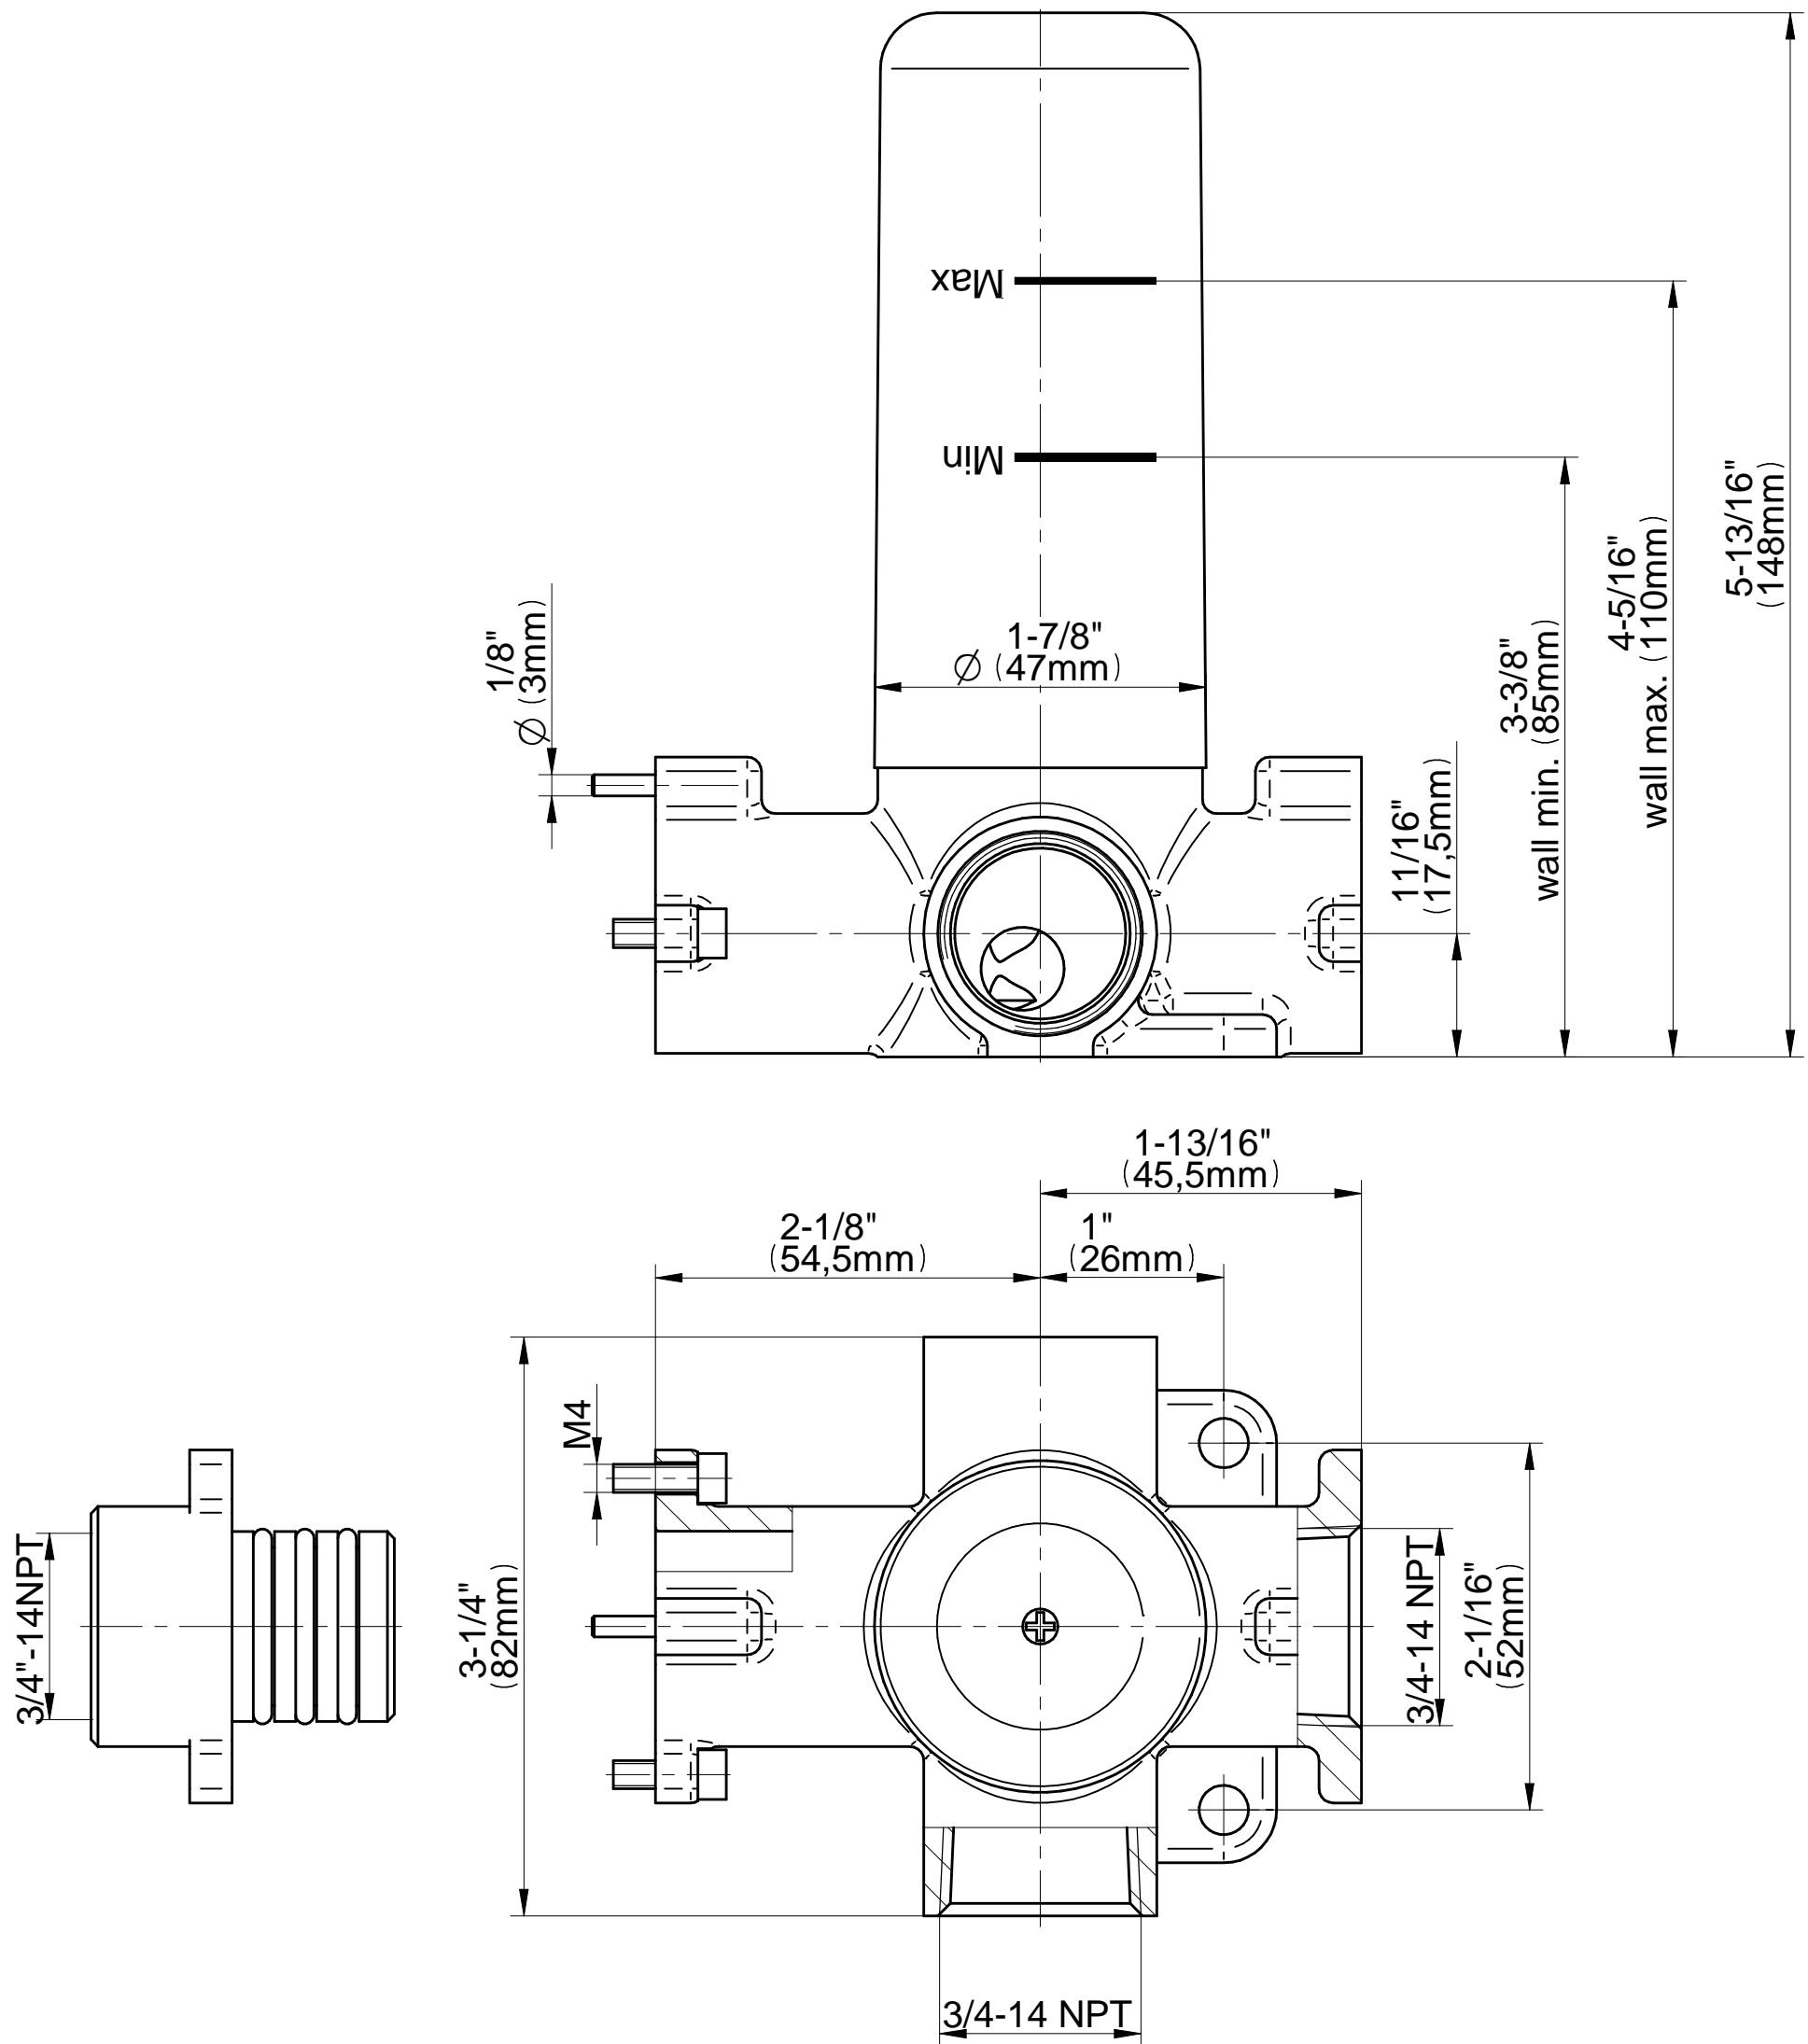

G-8053S

3-way Diverter Valve - Rough - M-Series