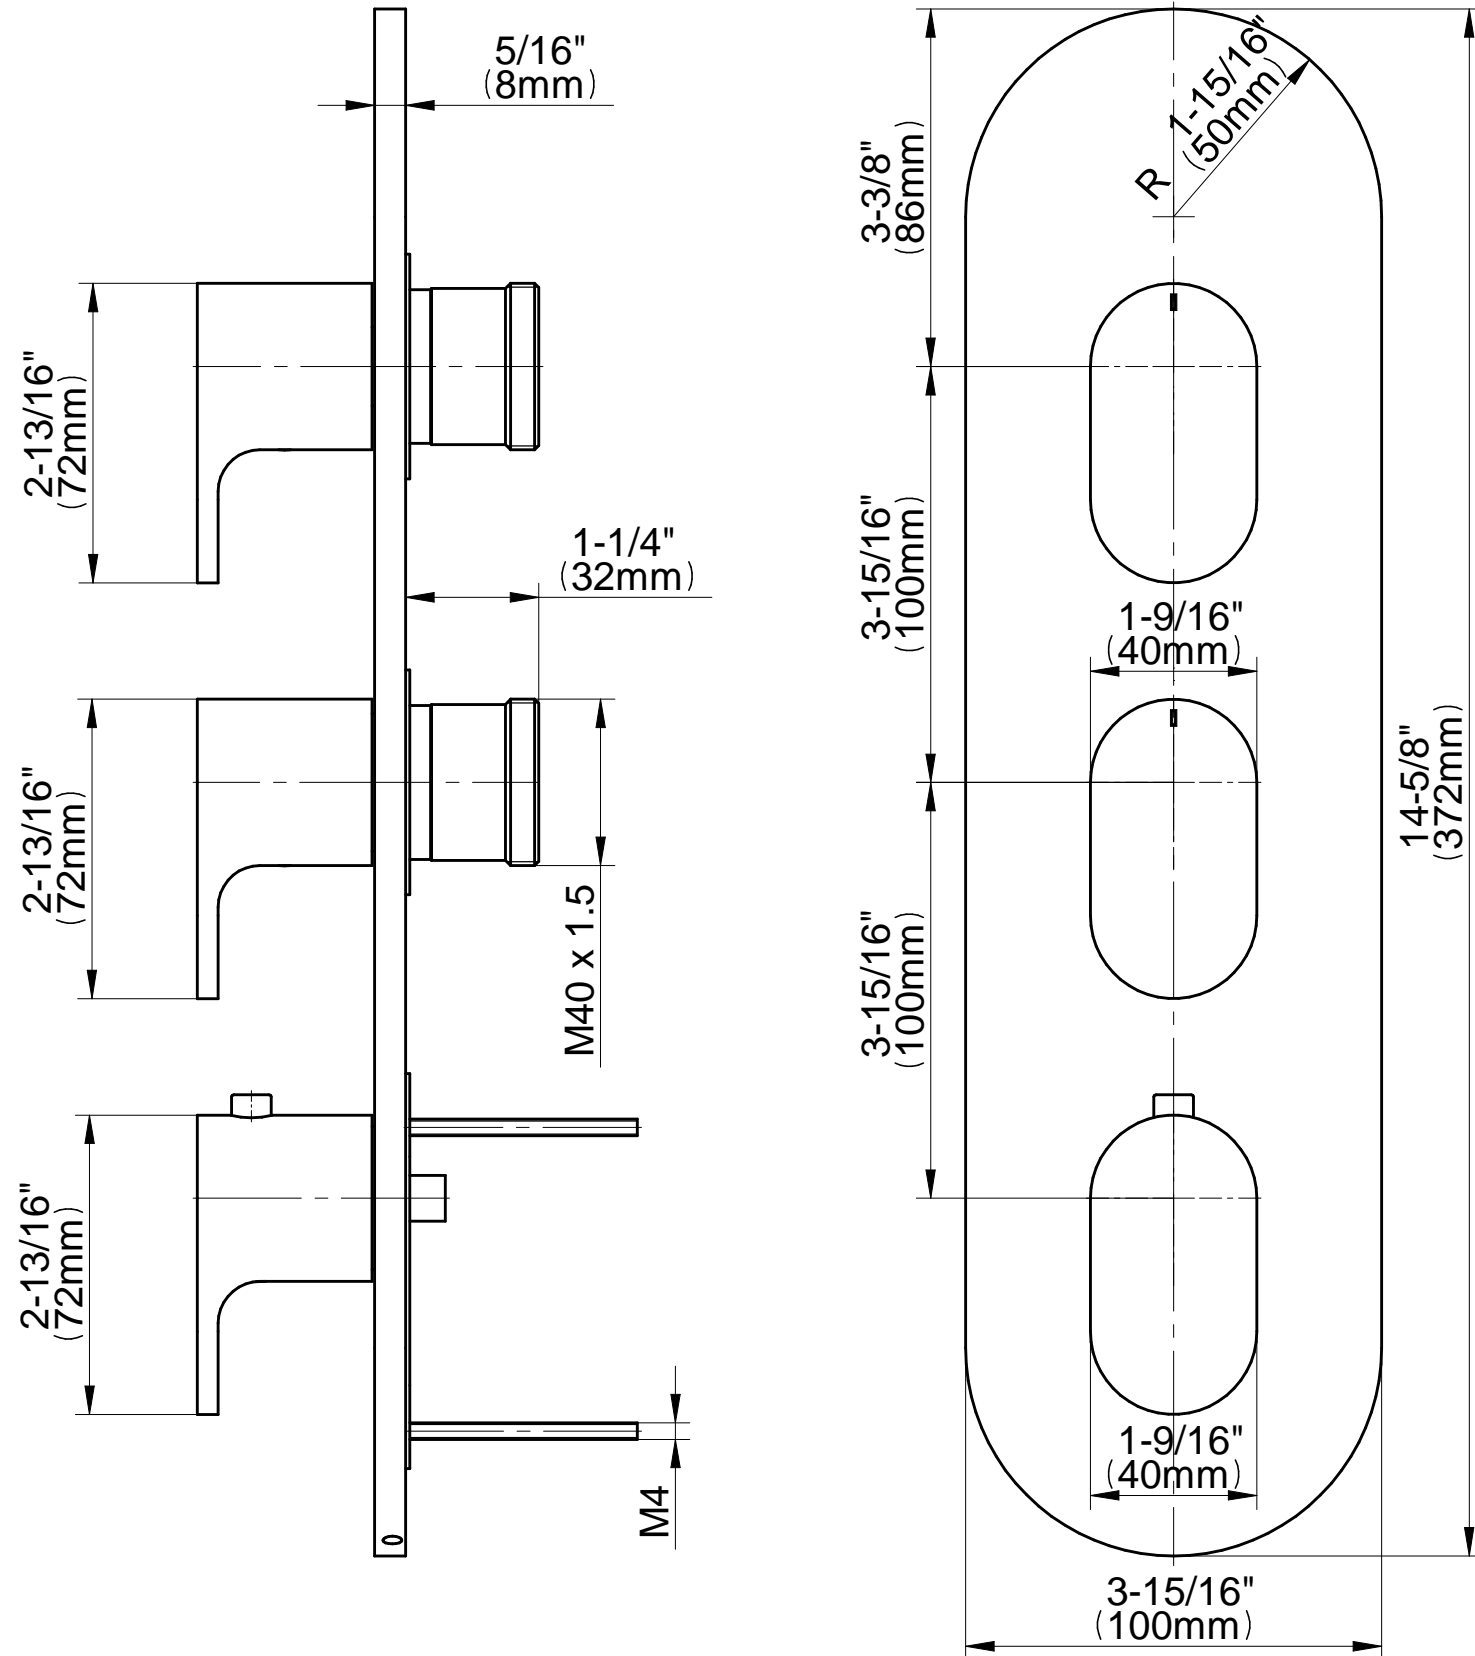

G-8056-LM44E0 Series