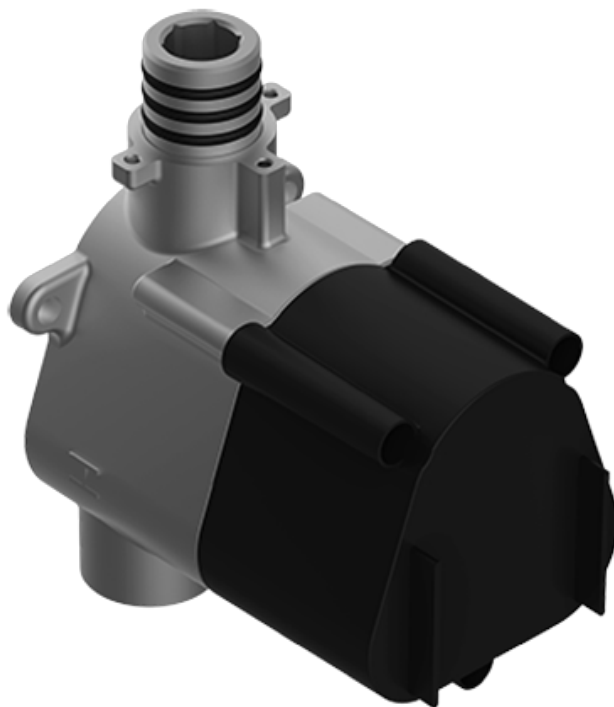

SHOWER  
M-Series Thermostatic Shower  
System - Tub and Shower with  
Handshower  
**GL3.612WV-LM44E0**

---

**GRAFF®**

## Information

- 3/4" thermostatic valve and trim
- 3/4" stop/volume control and 3-way shared diverter valve
- 8" showerhead with 12" wall-mounted shower arm
- Showerhead features no-clog, easy-clean spray nozzles
- Handshower set with wall-mounted slide bar and 59" hose (PVD finishes use 59" flex hose)
- 6" contemporary tub spout
- Optional extension kit
- Flow rates: showerhead  $\leq$  1.8 max gpm, handshower  $\leq$  1.5 max gpm
- ADA

SHOWER  
Thermostatic Rough Valve  
**G-8006**

**GRAFF**<sup>®</sup>

# G-8006

M-Series

3/4" Concealed Thermostatic Rough Valve