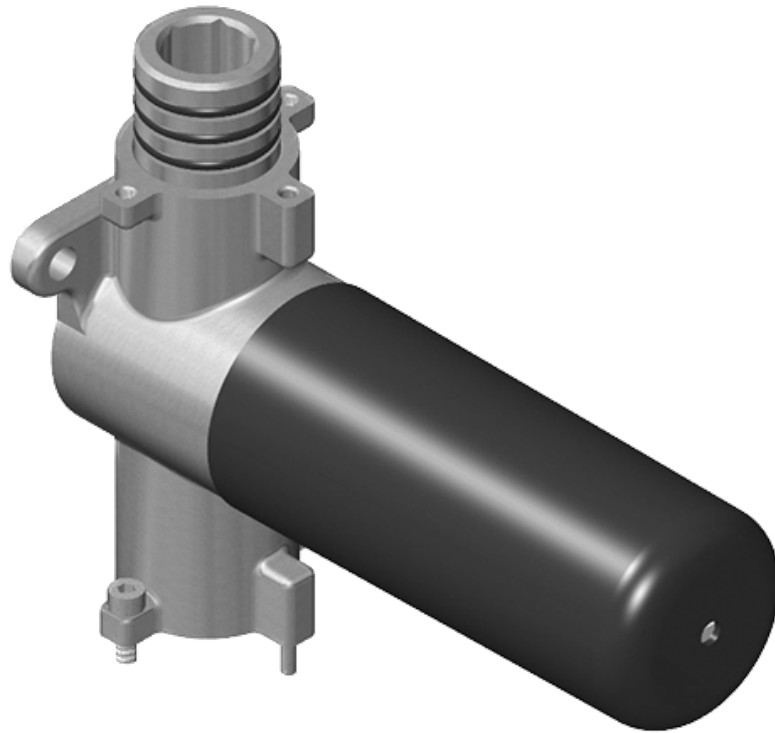

SHOWER
Stop/Volume Control Rough Valve
G-8077

GRAFF®

Information

- 18.1 gpm @ 60 psi
- 3/4" universal inlets/outlets with female threads
- Stacking inlet and outlet feature
- Supplied with protective plastic cover
- CalGreen compliant dependent on functions

Finishes