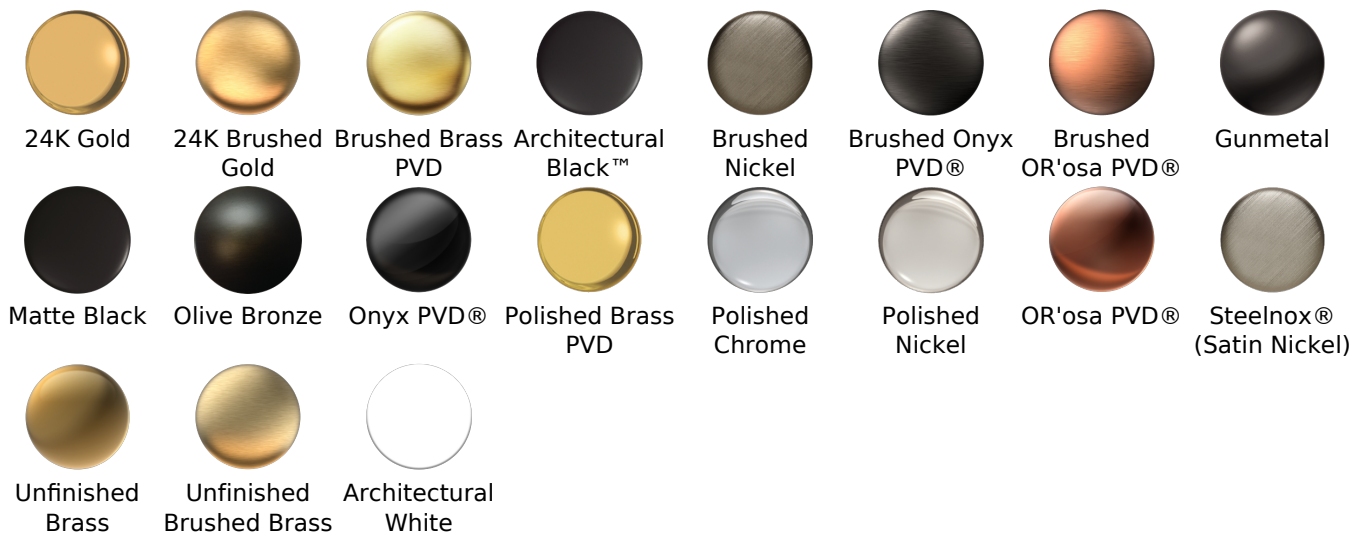

SHOWER
8" Round Brass Showerhead
G-8449

GRAFF®

Information

- 1/4" thick
- 169 no-clog, easy-clean rubber spray nozzles
- Recommended use with ceiling shower arm
- Recommended for use at no more than 10 degrees tilt
- Showerhead flow rate ≤ 1.8 max gpm
- CALGreen

Finishes