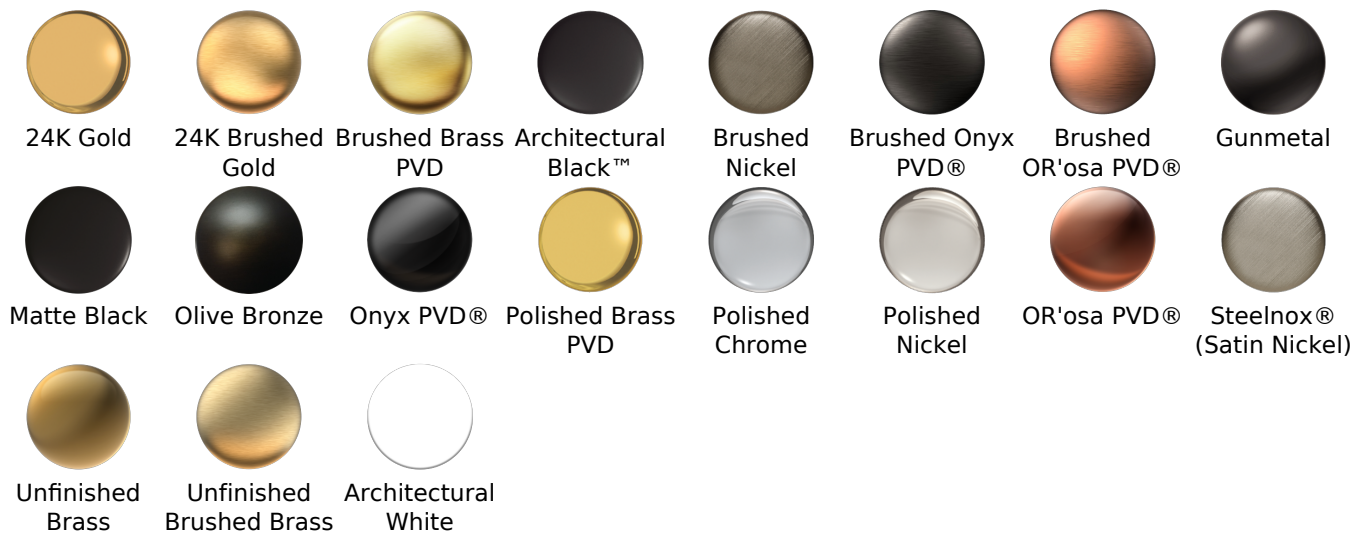

SHOWER
Contemporary Round Handshower
G-8714

Information

- Solid brass construction
- Smooth, all-metal handle
- Shower hose not included
- Handshower flow rate ≤ 1.5 max gpm
- CALGreen

Finishes