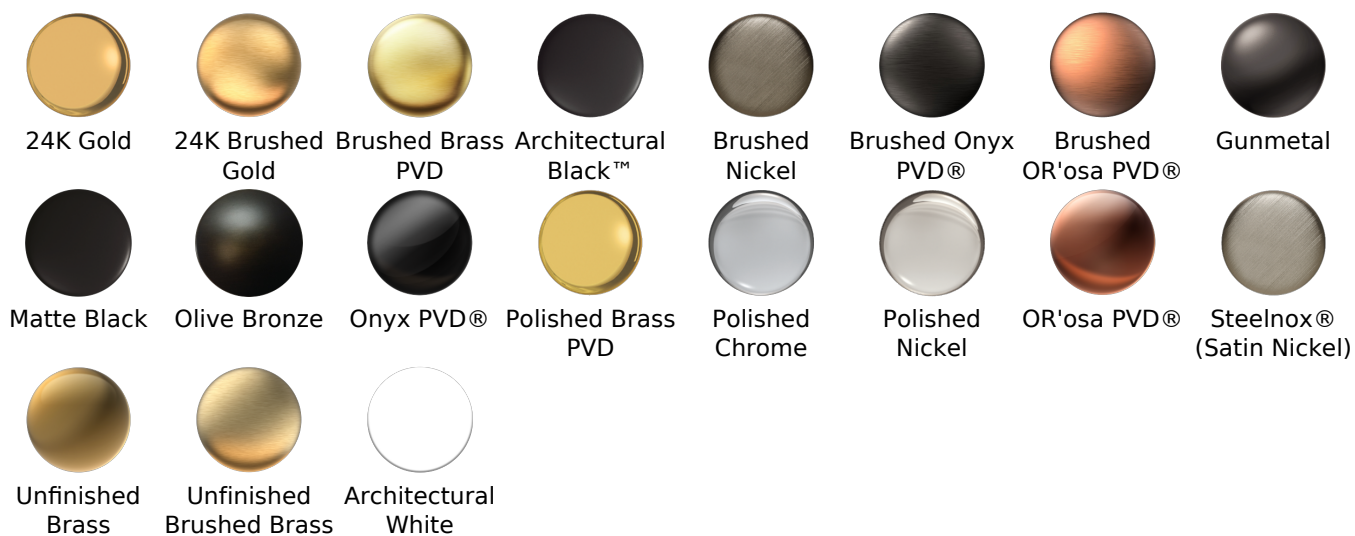

SHOWER
Contemporary Round Wall
Bracket for Handshower
G-8642

GRAFF®

Information

- Solid brass construction
- Swivel holder

Finishes