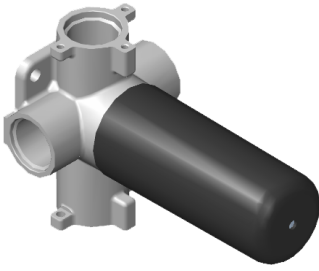

www.graff-designs.com | phone: 800-954-4723

SHOWER
 Three-Way Diverter Control Valve
 WITH Off Function (No Pass-
 Through)
G-8053

Information

- ~11.4 gpm @ 60 psi
- 3/4" universal inlets/outlets with female threads
- Operates one function at a time
- Stacking inlet feature
- Supplied with protective plastic cover
- CALGreen compliant depending on functions

Finishes

Unfinished Unfinished Architectural
Brass Brushed Brass White

G-8053

M-Series

3-Way Diverter Control Valve WITH Off Function (No Pass-Through)

GRAFF[®]
CUTTING EDGE DESIGN

Product Features

- 3/4" universal inlets/outlets with female threads
- Stacking inlet feature
- Supplied with protective plastic cover
- CalGreen compliant dependent on functions

www.graff-faucets.com | phone: 800-954-4723

SHOWER
M.E. M-Series 3-Way Diverter
Valve Trim with Handle
G-8069-C17E1-T

Information

- Single metal handle
- Decorative trim plate
- Use with G-8053 3-Way Diverter Control Valve WITH Off Function
- ADA