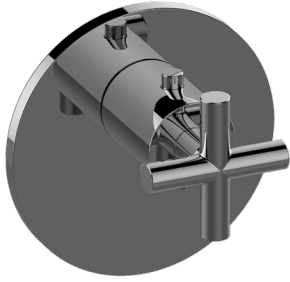

SHOWER
M-Series Full Thermostatic
Shower System
GL2.122SG-C17E0

GRAFF®

Information

- 3/4" thermostatic valve and trim and 3-way diverter valve and trim
- 8" rain showerhead with 12" wall-mounted shower arm
- Showerhead features no-clog, easy-clean spray nozzles
- Flush-mounted swivel body sprays (3 pieces)
- Handshower set with wall bracket and 59" hose (PVD finishes use 59" flex hose)
- Optional extension kit
- Flow rates: showerhead ≤ 1.8 max gpm, handshower ≤ 1.5 max gpm, body sprays ≤ 1.5 max gpm each
- ADA

www.graff-faucets.com | phone: 800-954-4723

SHOWER
M.E. M-Series Thermostatic Valve
Trim with Handle
G-8037-C17E-T

Information

- Single metal handle
- Decorative trim plate
- Use with G-8006 Thermostatic Rough Valve
- ADA

Finishes

G-8037-C17E-T

Terra Collection

M-Series Thermostatic Valve Trim with Handle

GRAFF®

Product Features

- Single metal handle and decorative trim plate
- Use with G-8006 thermostatic rough valve

Available Finishes

www.graff-designs.com | phone: 800-954-4723

SHOWER
 Three-Way Diverter Control Valve
 WITH Off Function (No Pass-
 Through)
G-8053

Information

- ~11.4 gpm @ 60 psi
- 3/4" universal inlets/outlets with female threads
- Operates one function at a time
- Stacking inlet feature
- Supplied with protective plastic cover
- CALGreen compliant depending on functions