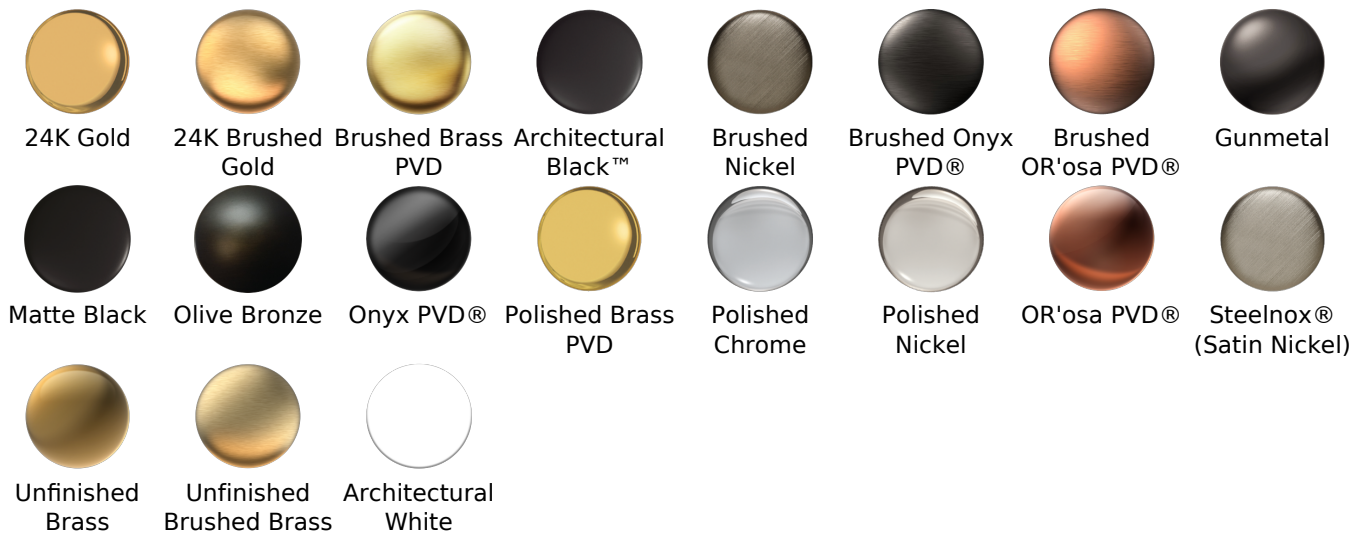

Information

- Brass spiral flexible hose with conical nut

Finishes