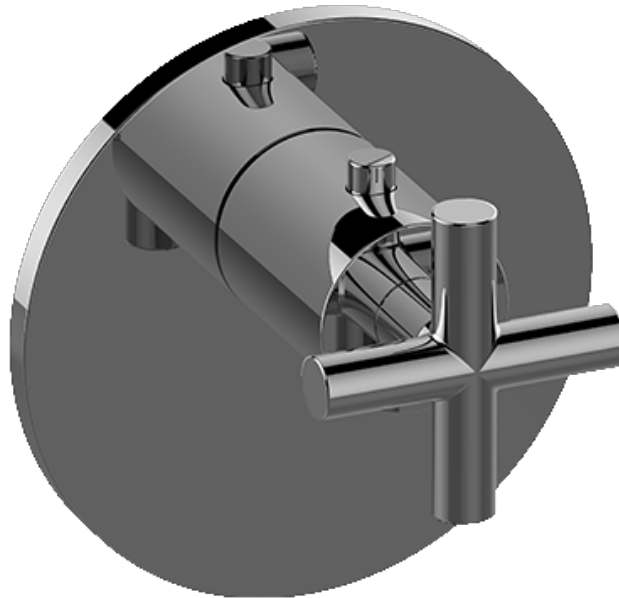

SHOWER
M-Series Full Thermostatic
Shower System
GL2.122SG-C17E0

GRAFF®

Information

- 3/4" thermostatic valve and trim and 3-way diverter valve and trim
- 8" rain showerhead with 12" wall-mounted shower arm
- Showerhead features no-clog, easy-clean spray nozzles
- Flush-mounted swivel body sprays (3 pieces)
- Handshower set with wall bracket and 59" hose (PVD finishes use 59" flex hose)
- Optional extension kit
- Flow rates: showerhead ≤ 1.8 max gpm, handshower ≤ 1.5 max gpm, body sprays ≤ 1.5 max gpm each
- ADA

SHOWER
Thermostatic Rough Valve
G-8006

Information

- 12.9 gpm @ 60 psi
- 3/4" universal inlets
- Built-in service stops
- Stacking outlet feature
- Complete serviceability from front of all units
- Supplied with protective plastic cover
- CalGreen compliant dependent on functions

Finishes

G-8006

M-Series

3/4" Concealed Thermostatic Rough Valve

Product Features

- 12.9 gpm @ 60 psi
- 3/4" universal inlets
- Built-in service stops
- Stacking outlet feature
- Complete serviceability from front of all units
- Supplied with protective plastic cover
- CalGreen compliant dependent on functions

www.graff-faucets.com | phone: 800-954-4723

SHOWER
M.E. M-Series Thermostatic Valve
Trim with Handle
G-8037-C17E-T

Information

- Single metal handle
- Decorative trim plate
- Use with G-8006 Thermostatic Rough Valve
- ADA