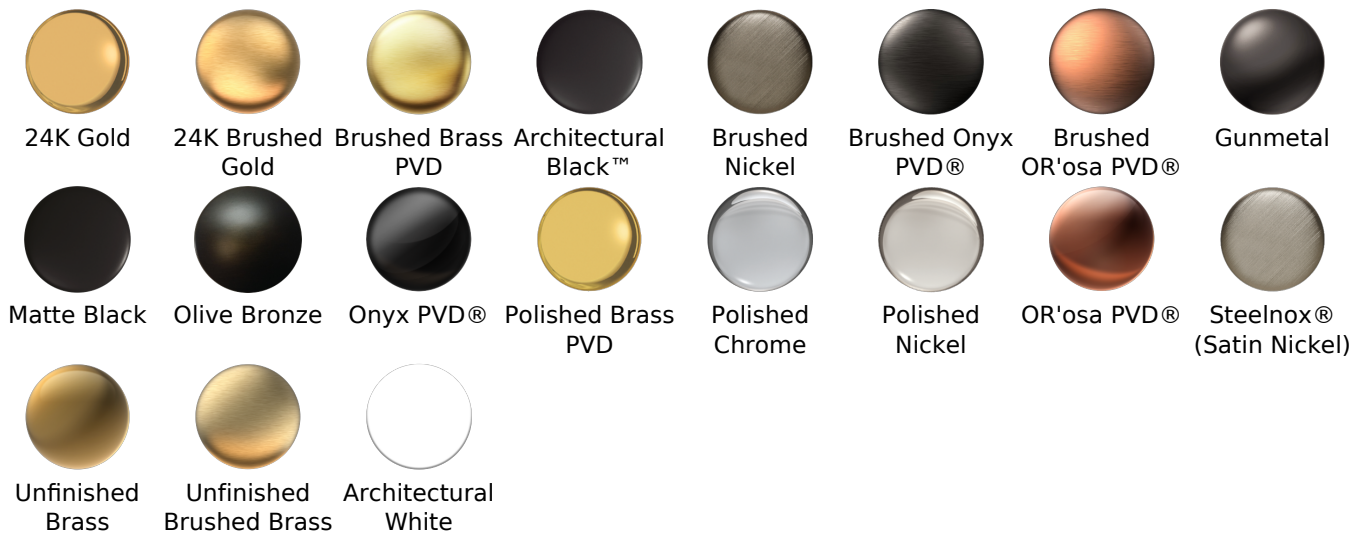

SHOWER
Thermostatic Rough Valve
G-8006

Information

- 12.9 gpm @ 60 psi
- 3/4" universal inlets
- Built-in service stops
- Stacking outlet feature
- Complete serviceability from front of all units
- Supplied with protective plastic cover
- CalGreen compliant dependent on functions

Finishes