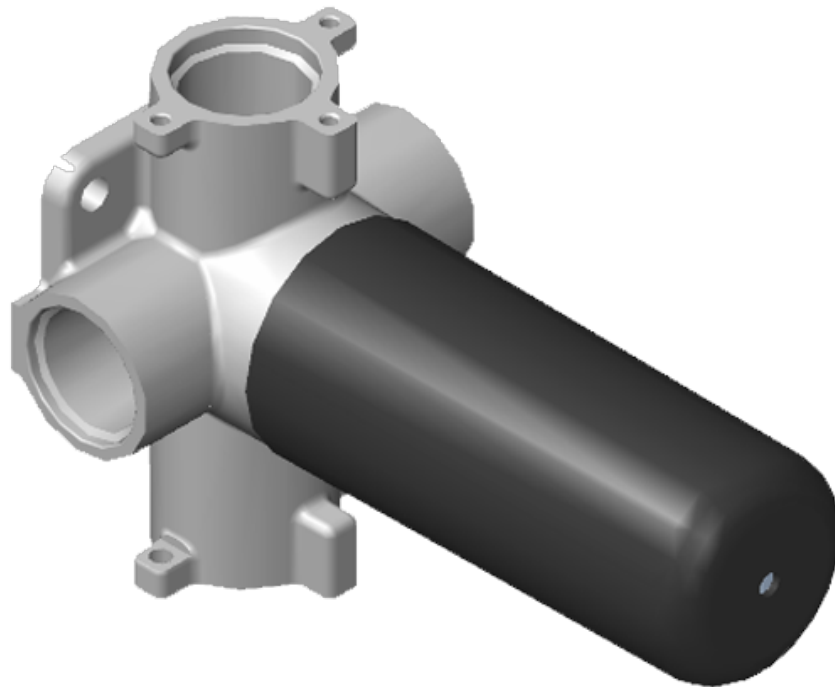

SHOWER
M-Series Full Thermostatic
Shower System
GL2.122SG-C17E0

GRAFF®

Information

- 3/4" thermostatic valve and trim and 3-way diverter valve and trim
- 8" rain showerhead with 12" wall-mounted shower arm
- Showerhead features no-clog, easy-clean spray nozzles
- Flush-mounted swivel body sprays (3 pieces)
- Handshower set with wall bracket and 59" hose (PVD finishes use 59" flex hose)
- Optional extension kit
- Flow rates: showerhead ≤ 1.8 max gpm, handshower ≤ 1.5 max gpm, body sprays ≤ 1.5 max gpm each
- ADA

www.graff-faucets.com | phone: 800-954-4723

SHOWER
M.E. M-Series Thermostatic Valve
Trim with Handle
G-8037-C17E-T

Information

- Single metal handle
- Decorative trim plate
- Use with G-8006 Thermostatic Rough Valve
- ADA

Finishes

G-8037-C17E-T

Terra Collection

M-Series Thermostatic Valve Trim with Handle

GRAFF®

Product Features

- Single metal handle and decorative trim plate
- Use with G-8006 thermostatic rough valve

Available Finishes

www.graff-designs.com | phone: 800-954-4723

SHOWER
 Three-Way Diverter Control Valve
 WITH Off Function (No Pass-
 Through)
G-8053

Information

- ~11.4 gpm @ 60 psi
- 3/4" universal inlets/outlets with female threads
- Operates one function at a time
- Stacking inlet feature
- Supplied with protective plastic cover
- CALGreen compliant depending on functions