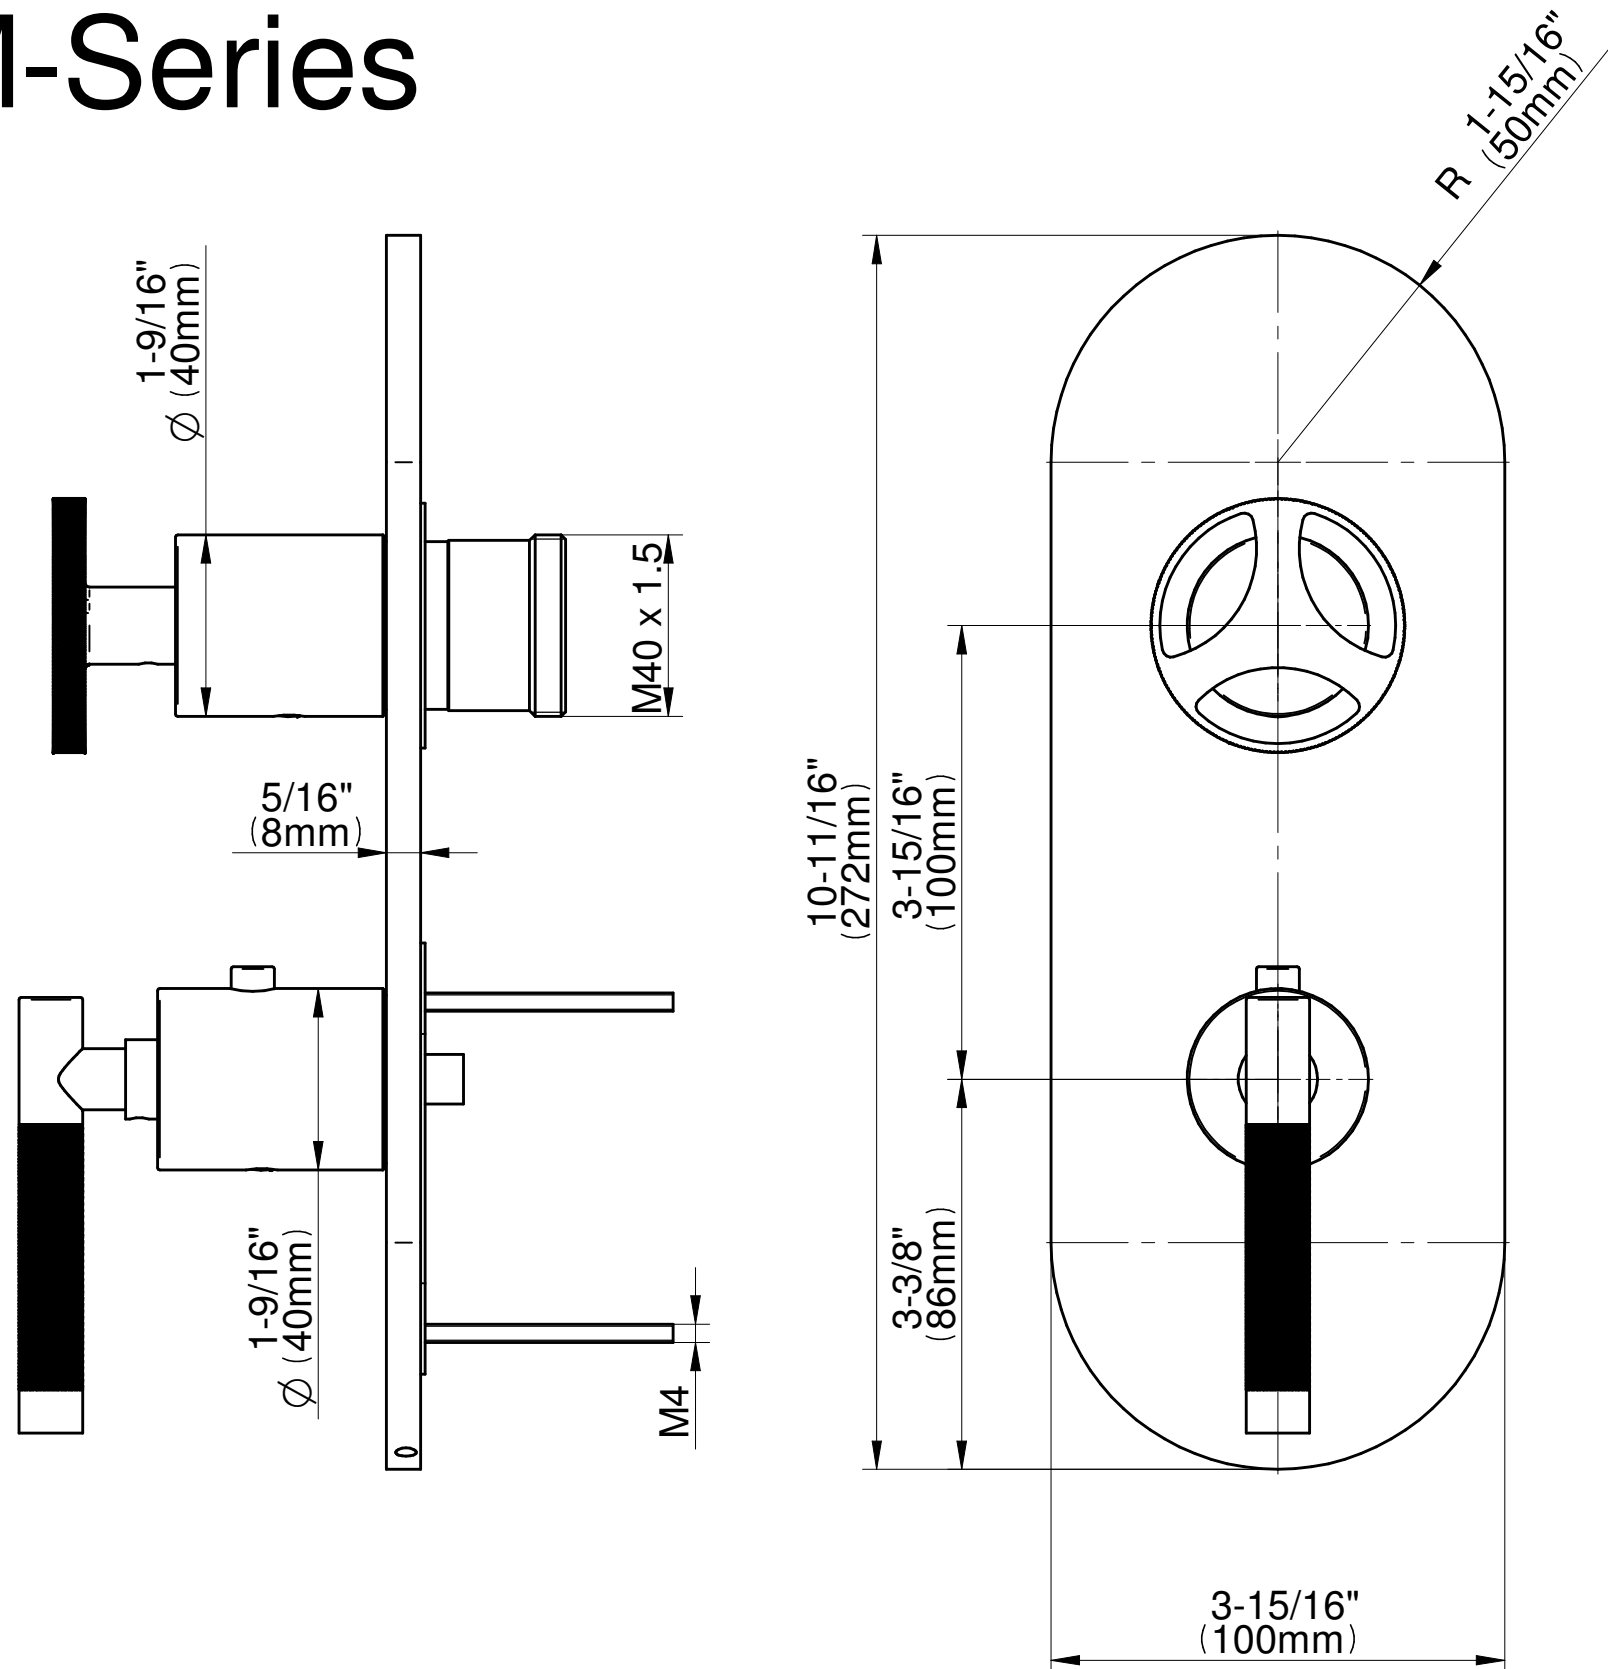

SHOWER
Harley M-Series Thermostatic
Shower System - Shower with
Handshower
GL2.022WD-LM57C19

GRAFF®

Information

- 3/4" thermostatic valve and trim
- 3/4" 2-way diverter valve
- 8" showerhead with 12" wall-mounted shower arm
- Showerhead features no-clog, easy-clean spray nozzles
- Handshower set with wall bracket and 59" hose (PVD finishes use 59" flex hose)
- Flow rates: showerhead \leq 1.8 max gpm, handshower \leq 1.5 max gpm
- CALGreen

M-Series

SHOWER
Thermostatic Rough Valve
G-8006

GRAFF®

Information

- 12.9 gpm @ 60 psi
- 3/4" universal inlets
- Built-in service stops
- Stacking outlet feature
- Complete serviceability from front of all units
- Supplied with protective plastic cover
- CalGreen compliant dependent on functions