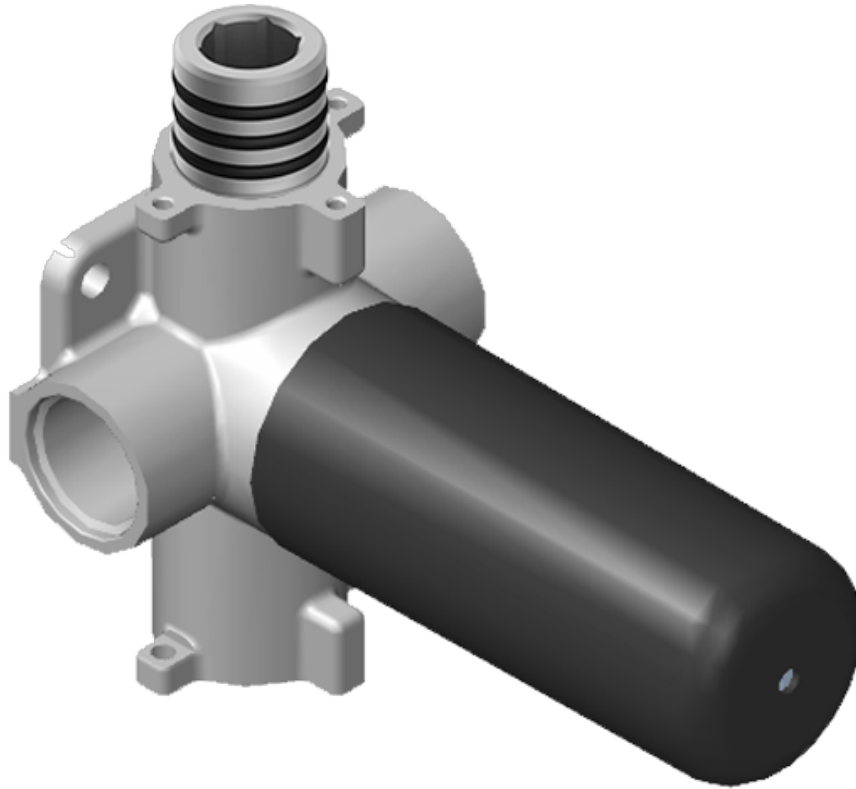

SHOWER
Harley M-Series Thermostatic
Shower System - Shower with
Handshower
GL2.022WD-LM57C19

GRAFF®

Information

- 3/4" thermostatic valve and trim
- 3/4" 2-way diverter valve
- 8" showerhead with 12" wall-mounted shower arm
- Showerhead features no-clog, easy-clean spray nozzles
- Handshower set with wall bracket and 59" hose (PVD finishes use 59" flex hose)
- Flow rates: showerhead \leq 1.8 max gpm, handshower \leq 1.5 max gpm
- CALGreen

Finishes

Architectural
White

G-8006

M-Series

3/4" Concealed Thermostatic Rough Valve

Product Features

- 12.9 gpm @ 60 psi
- 3/4" universal inlets
- Built-in service stops
- Stacking outlet feature
- Complete serviceability from front of all units
- Supplied with protective plastic cover
- CalGreen compliant dependent on functions

www.graff-faucets.com | phone: 800-954-4723

SHOWER
 Two-Way Diverter Volume Control
 Valve WITH Off Function and Pass-
 Through
G-8052

Information

- 11.7 gpm @ 60 psi
- 3/4" universal inlets/outlets with female threads
- Operates one function at a time
- Stacking inlet and pass-through port feature
- Supplied with protective plastic cover
- CALGreen compliant depending on functions

Finishes

Architectural
White

G-8052 M-Series
 2-Way Diverter Volume Control Valve
 WITH Off Function and Pass-Through

Product Features

- 12.1 gpm @ 60 psi
- 3/4" universal inlets/outlets with female threads
- Stacking inlet and pass-through port feature
- Supplied with protective plastic cover
- CalGreen compliant dependent on functions