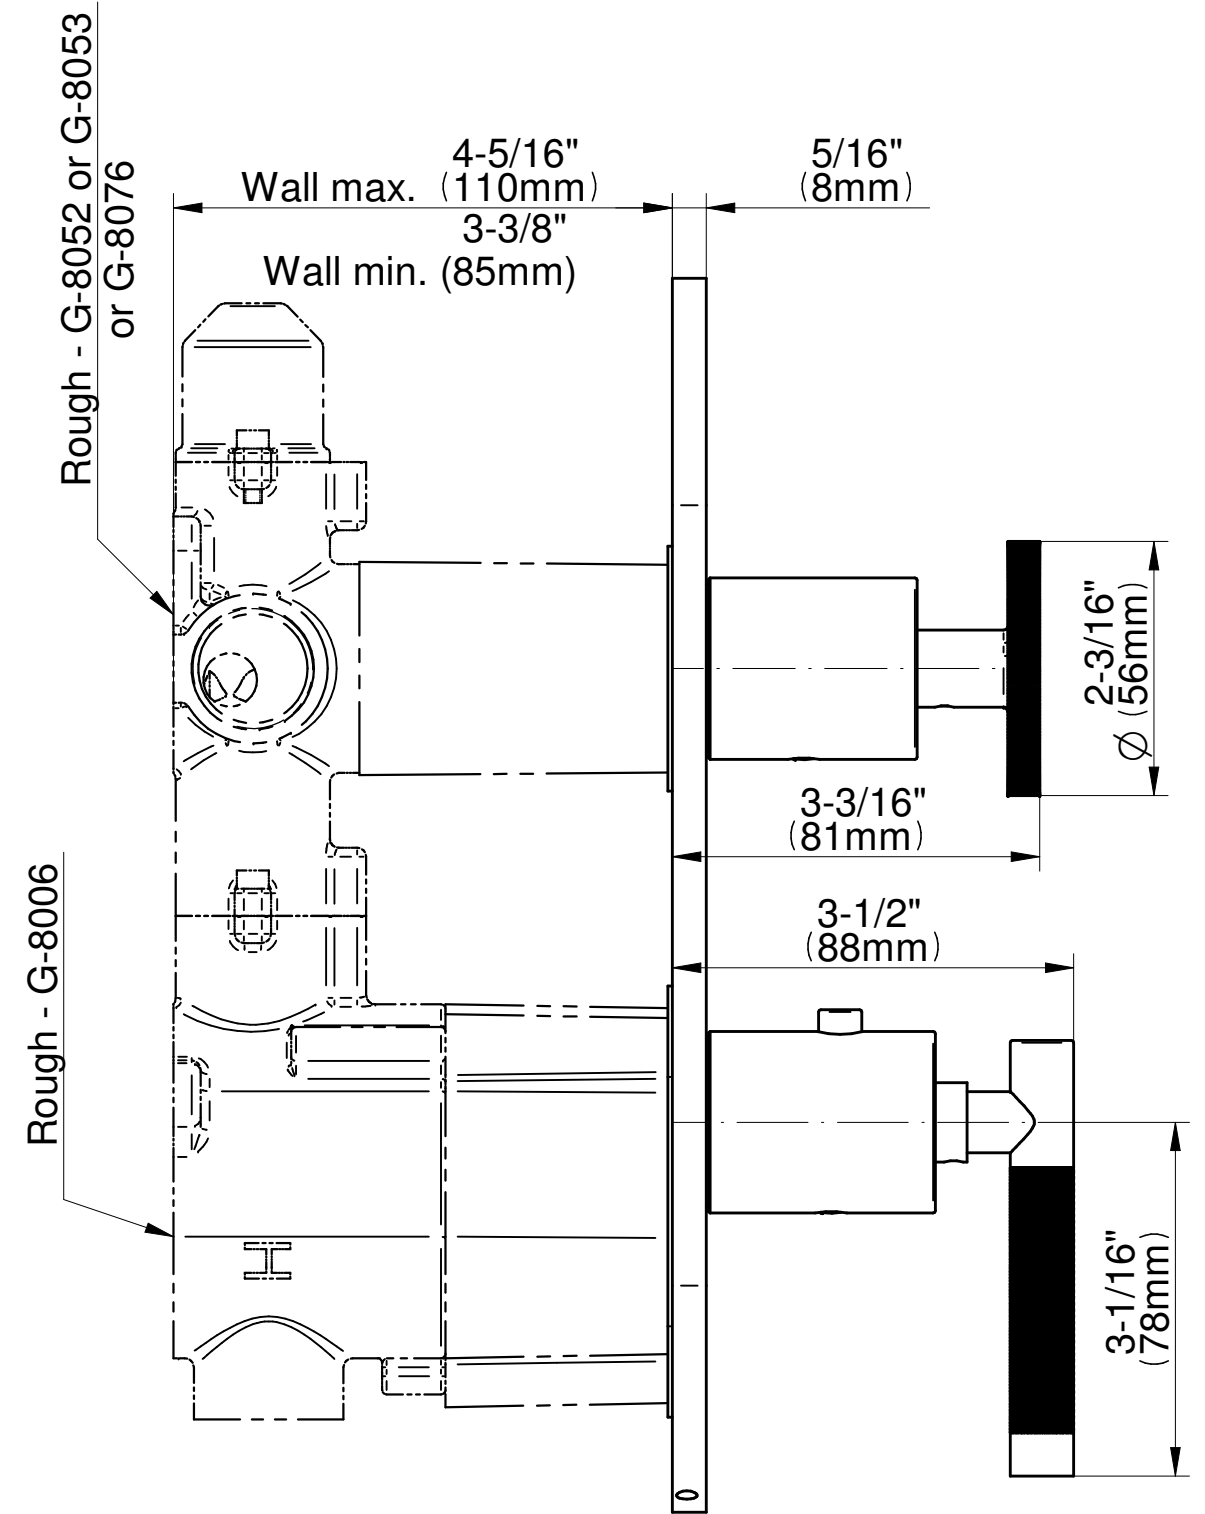

G-8047-LM57C19-T

M-Series