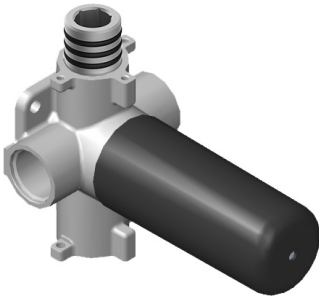

SHOWER
Harley M-Series Thermostatic
Shower System - Shower with
Handshower
GL2.022WD-LM57C19

GRAFF®

Information

- 3/4" thermostatic valve and trim
- 3/4" 2-way diverter valve
- 8" showerhead with 12" wall-mounted shower arm
- Showerhead features no-clog, easy-clean spray nozzles
- Handshower set with wall bracket and 59" hose (PVD finishes use 59" flex hose)
- Flow rates: showerhead \leq 1.8 max gpm, handshower \leq 1.5 max gpm
- CALGreen

Finishes

Architectural
White

G-8006

M-Series

3/4" Concealed Thermostatic Rough Valve

Product Features

- 12.9 gpm @ 60 psi
- 3/4" universal inlets
- Built-in service stops
- Stacking outlet feature
- Complete serviceability from front of all units
- Supplied with protective plastic cover
- CalGreen compliant dependent on functions

www.graff-faucets.com | phone: 800-954-4723

SHOWER
 Two-Way Diverter Volume Control
 Valve WITH Off Function and Pass-
 Through
G-8052

Information

- 11.7 gpm @ 60 psi
- 3/4" universal inlets/outlets with female threads
- Operates one function at a time
- Stacking inlet and pass-through port feature
- Supplied with protective plastic cover
- CALGreen compliant depending on functions

Finishes

Architectural
White

G-8052 M-Series
 2-Way Diverter Volume Control Valve
 WITH Off Function and Pass-Through

Product Features

- 12.1 gpm @ 60 psi
- 3/4" universal inlets/outlets with female threads
- Stacking inlet and pass-through port feature
- Supplied with protective plastic cover
- CalGreen compliant dependent on functions