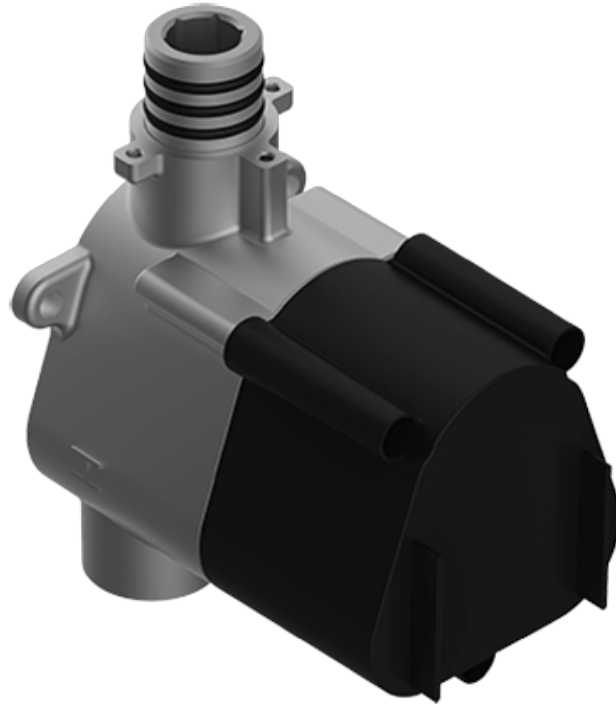

SHOWER
Harley M-Series Thermostatic
Shower System - Shower with
Handshower
GL2.022WD-LM57C19

GRAFF®

Information

- 3/4" thermostatic valve and trim
- 3/4" 2-way diverter valve
- 8" showerhead with 12" wall-mounted shower arm
- Showerhead features no-clog, easy-clean spray nozzles
- Handshower set with wall bracket and 59" hose (PVD finishes use 59" flex hose)
- Flow rates: showerhead \leq 1.8 max gpm, handshower \leq 1.5 max gpm
- CALGreen

M-Series

SHOWER
Thermostatic Rough Valve
G-8006

GRAFF®

Information

- 12.9 gpm @ 60 psi
- 3/4" universal inlets
- Built-in service stops
- Stacking outlet feature
- Complete serviceability from front of all units
- Supplied with protective plastic cover
- CalGreen compliant dependent on functions

Finishes

Architectural
White

G-8006

M-Series

3/4" Concealed Thermostatic Rough Valve

Product Features

- 12.9 gpm @ 60 psi
- 3/4" universal inlets
- Built-in service stops
- Stacking outlet feature
- Complete serviceability from front of all units
- Supplied with protective plastic cover
- CalGreen compliant dependent on functions

www.graff-faucets.com | phone: 800-954-4723

SHOWER
 Two-Way Diverter Volume Control
 Valve WITH Off Function and Pass-
 Through
G-8052

Information

- 11.7 gpm @ 60 psi
- 3/4" universal inlets/outlets with female threads
- Operates one function at a time
- Stacking inlet and pass-through port feature
- Supplied with protective plastic cover
- CALGreen compliant depending on functions