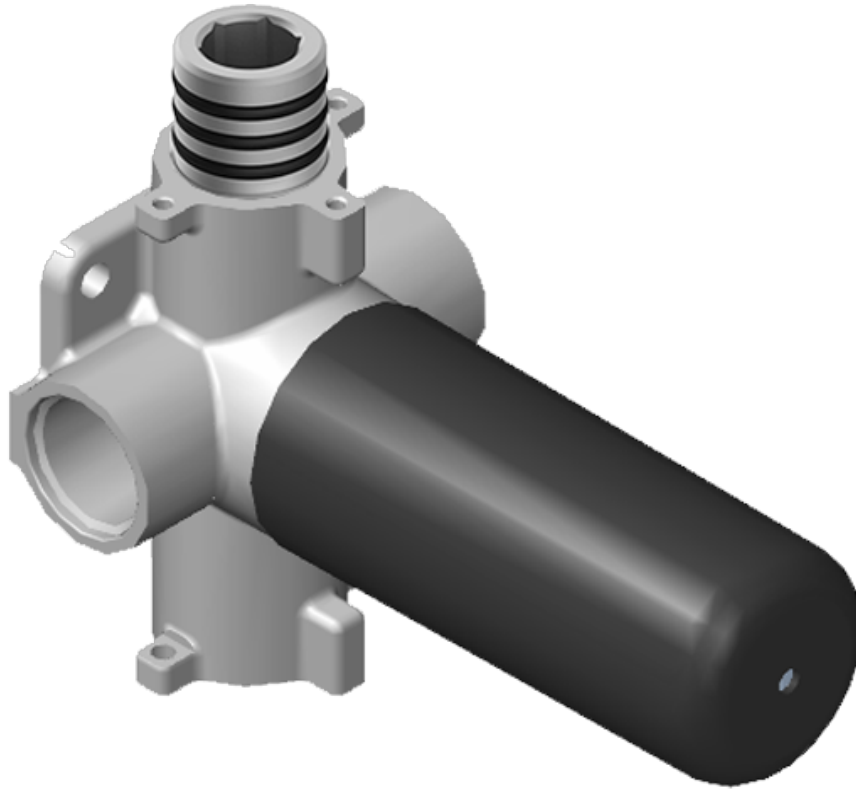

SHOWER
M-Series Full Thermostatic
Shower System
GM3.112SH-LM36E0

GRAFF®

Information

- 3/4" thermostatic valve and trim
- 3/4" stop/volume control valve and 2-way diverter valve and trims
- 8" showerhead with 12" wall-mounted shower arm
- Showerhead features no-clog, easy-clean spray nozzles
- Flush-mounted swivel body sprays (3 pieces)
- Handshower set with wall-mounted slide bar and 59" hose (PVD finishes use 59" flex hose)
- Optional extension kit
- Flow rates: showerhead ≤ 1.8 max gpm, handshower ≤ 1.5 max gpm, body sprays ≤ 1.5 max gpm each
- ADA

www.graff-faucets.com | phone: 800-954-4723

SHOWER
Sade M-Series Thermostatic Valve
Trim with Handle
G-8043-LM36E-T

GRAFF[®]

Information

- Single metal handle
- Decorative trim plate
- Use with G-8006 Thermostatic Rough Valve
- ADA

Architectural
White

G-8043-LM36E-T

TARGA Series

SHOWER
Two-Way Diverter Volume Control
Valve WITH Off Function and Pass-
Through
G-8052

GRAFF®

Information

- 11.7 gpm @ 60 psi
- 3/4" universal inlets/outlets with female threads
- Operates one function at a time
- Stacking inlet and pass-through port feature
- Supplied with protective plastic cover
- CALGreen compliant depending on functions

Architectural
White

SHOWER
M-Series 2-Way Diverter Valve
Trim with Handle
G-8071-LM36E1-T

GRAFF®

Information

- Single metal handle
- Decorative trim plate
- Use with G-8052 2-Way Diverter Volume Control Valve WITH Off Function and Pass-Through
- ADA