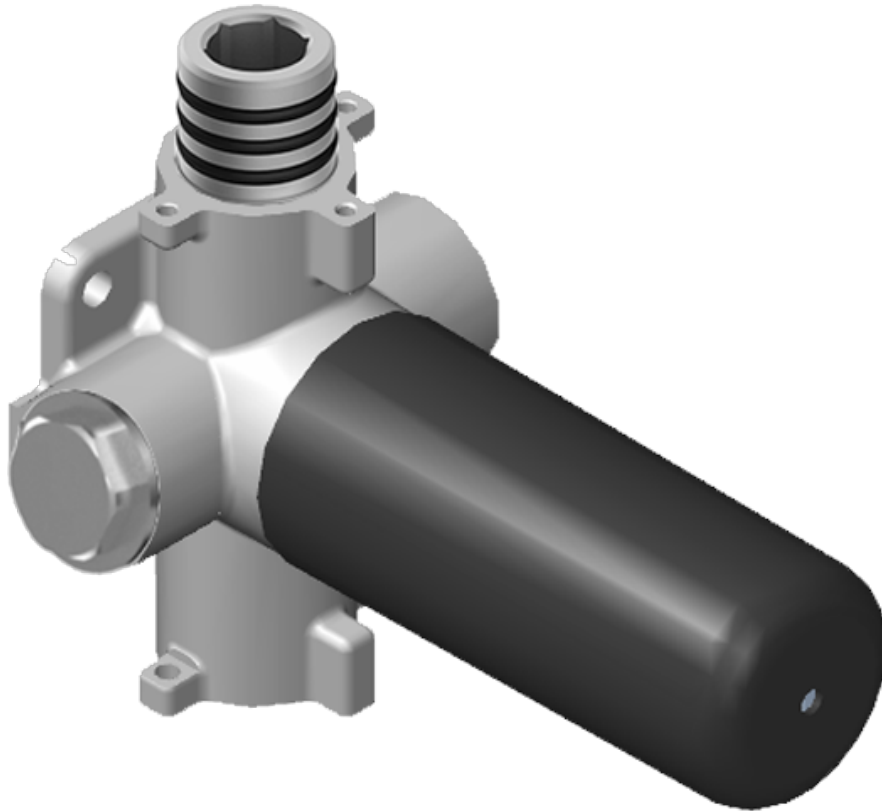

SHOWER
M-Series Full Thermostatic
Shower System
GM3.112SH-LM36E0

GRAFF®

Information

- 3/4" thermostatic valve and trim
- 3/4" stop/volume control valve and 2-way diverter valve and trims
- 8" showerhead with 12" wall-mounted shower arm
- Showerhead features no-clog, easy-clean spray nozzles
- Flush-mounted swivel body sprays (3 pieces)
- Handshower set with wall-mounted slide bar and 59" hose (PVD finishes use 59" flex hose)
- Optional extension kit
- Flow rates: showerhead ≤ 1.8 max gpm, handshower ≤ 1.5 max gpm, body sprays ≤ 1.5 max gpm each
- ADA

Architectural
White

SHOWER
M-Series 2-Way Diverter Valve
Trim with Handle
G-8071-LM36E1-T

GRAFF®

Information

- Single metal handle
- Decorative trim plate
- Use with G-8052 2-Way Diverter Volume Control Valve WITH Off Function and Pass-Through
- ADA

Architectural
White

G-8071-LM36E1-T

TARGA Series

SHOWER
Stop/Volume Control Valve with
Pass Through
G-8076

GRAFF®

Information

- 12.3 gpm @ 60 psi
- 3/4" universal inlets/outlets with female threads
- Stacking inlet and pass-through port feature
- Supplied with protective plastic cover
- CalGreen compliant dependent on functions