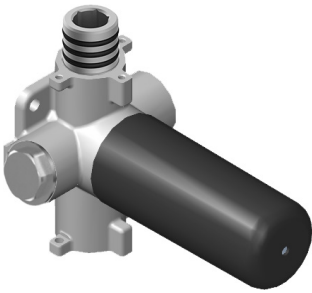

Architectural
White

G-8071-LM36E1-T

TARGA Series

SHOWER
Stop/Volume Control Valve with
Pass Through
G-8076

GRAFF®

Information

- 12.3 gpm @ 60 psi
- 3/4" universal inlets/outlets with female threads
- Stacking inlet and pass-through port feature
- Supplied with protective plastic cover
- CalGreen compliant dependent on functions

Architectural
White

G-8076

M-Series

Stop/Volume Control Rough Valve with Pass-Through

Product Features

- 13.2 gpm @ 60 psi
- 3/4" universal inlets/outlets with female threads
- Stacking inlet and pass-through port feature
- Supplied with protective plastic cover
- CalGreen compliant dependent on functions