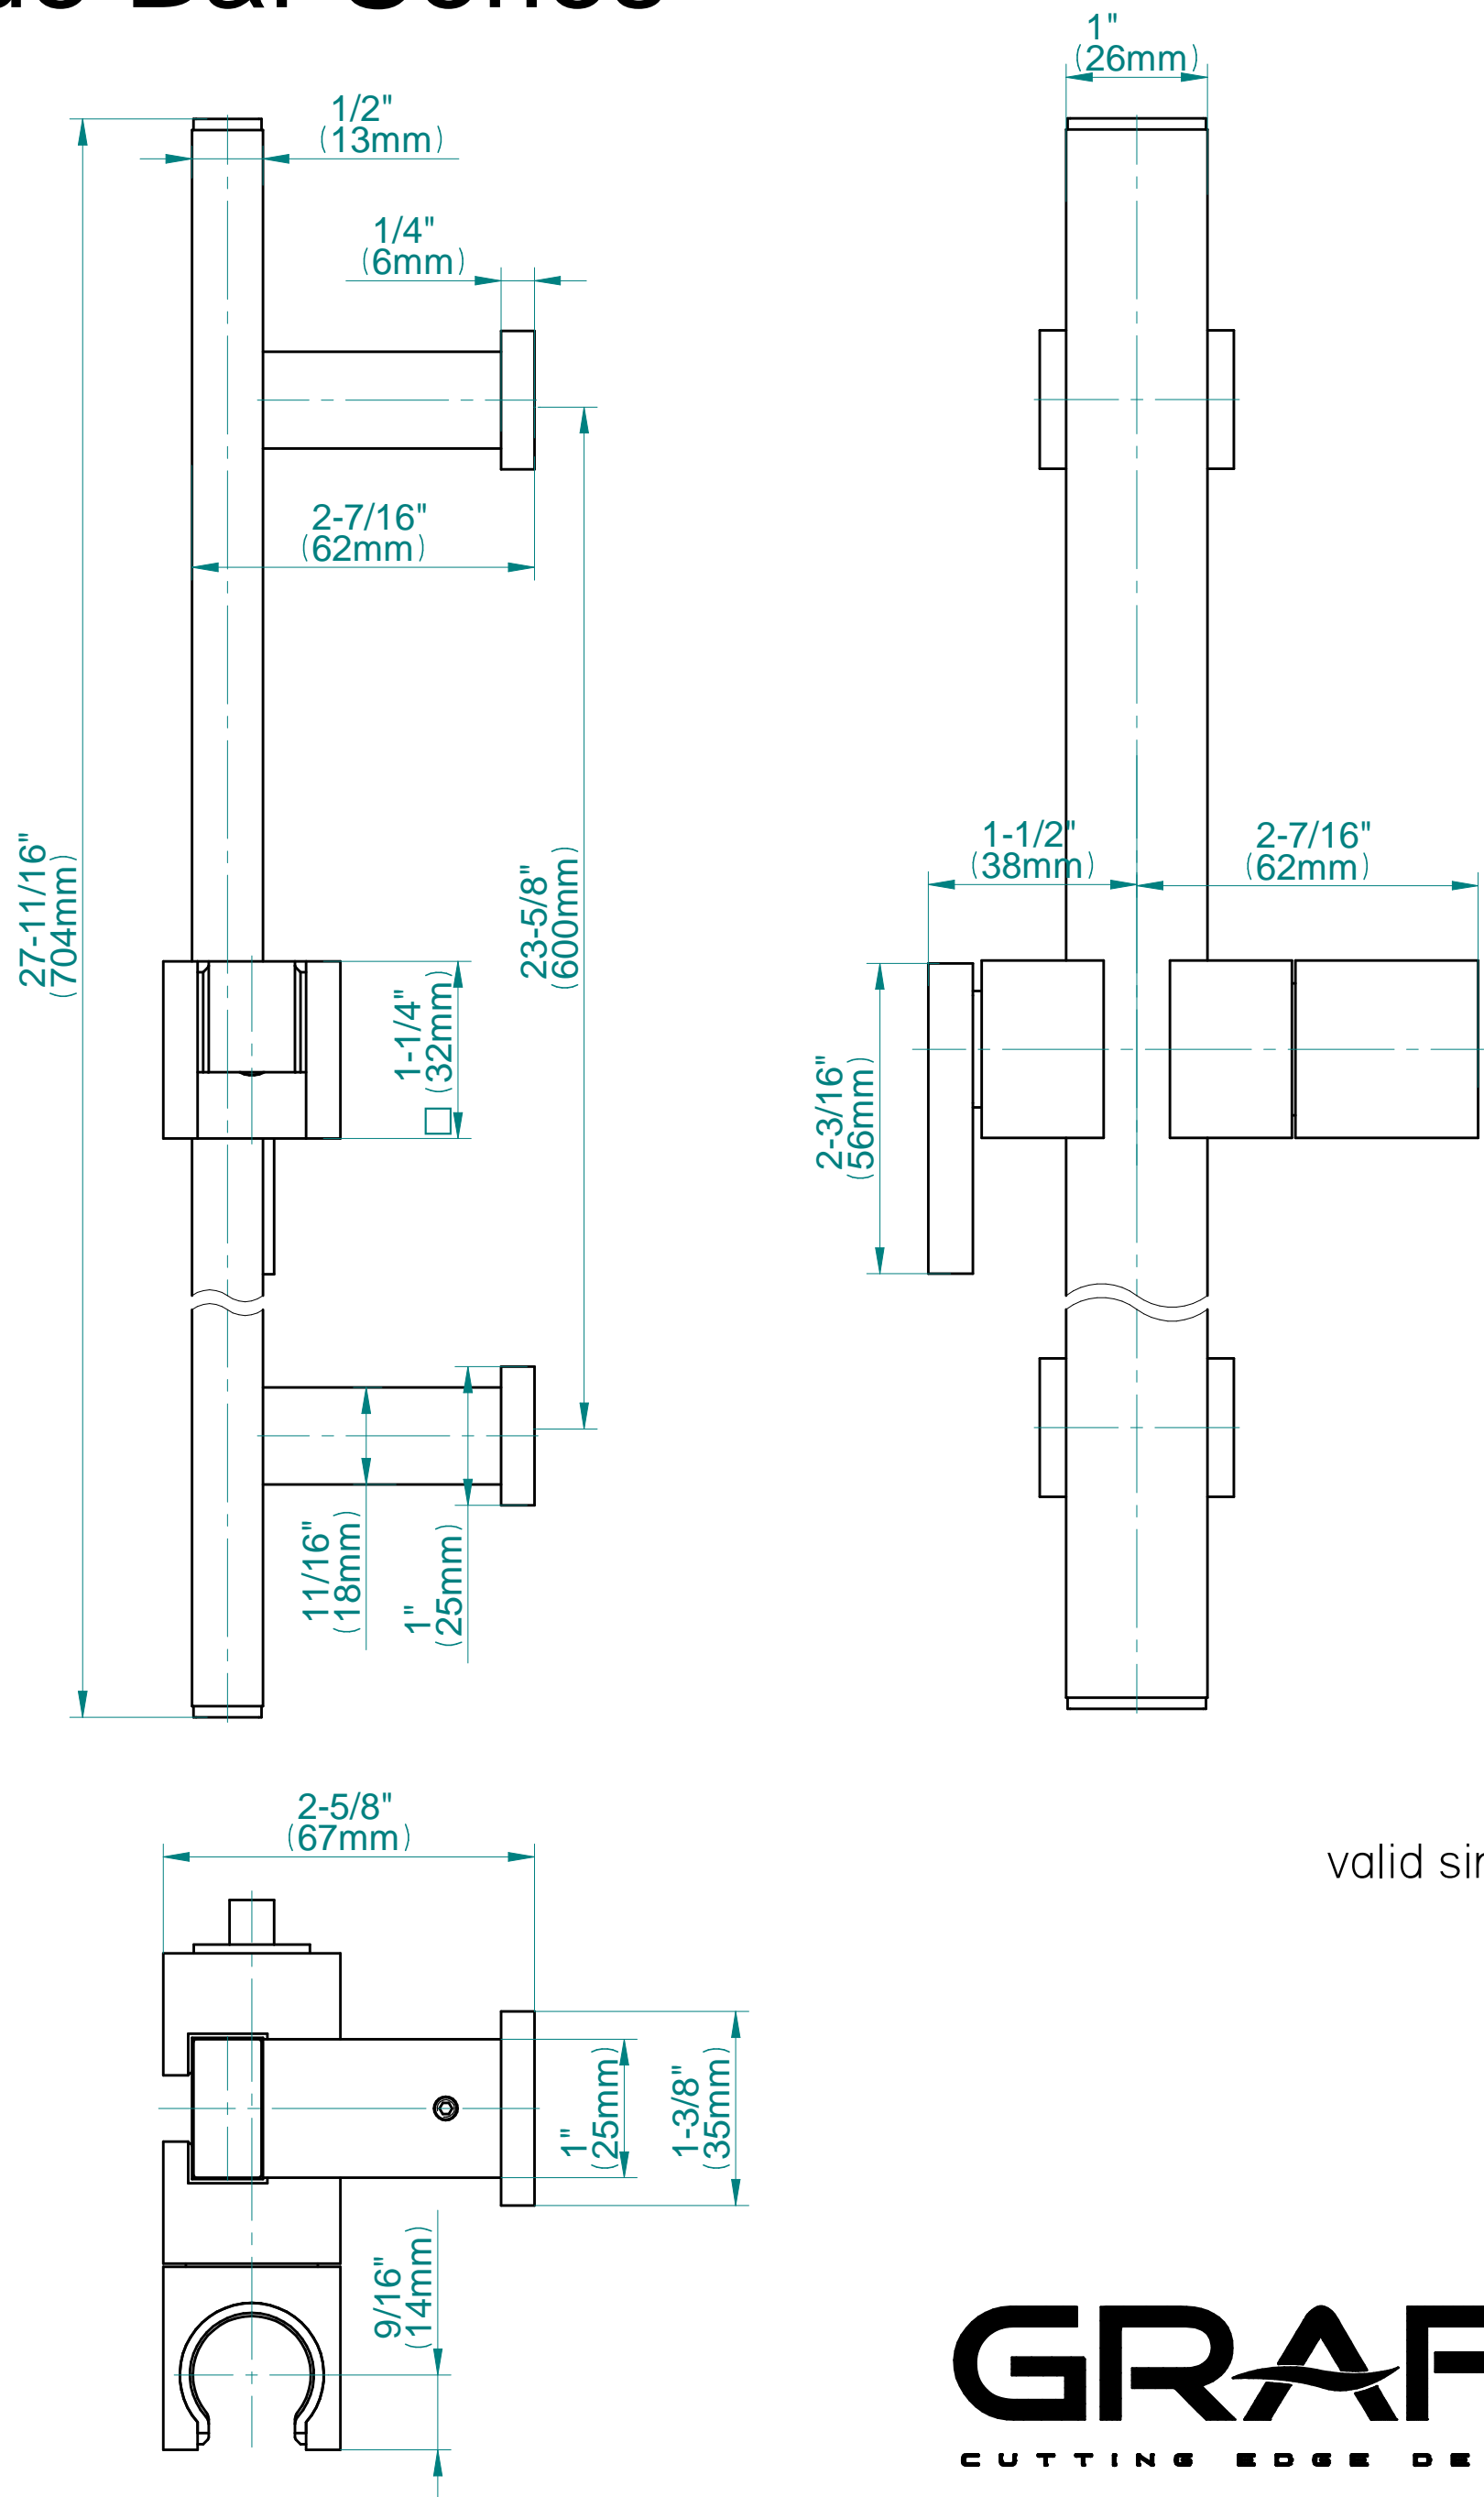

* Special order finish- call for availability

SHOWER
Contemporary Square Wall-
Mounted Slide Bar
G-8631

GRAFF[®]

Information

- 27 11/16" tall wall-mounted slide bar
- Adjustable bracket fits all hoses with conical nut

Architectural
White

G-8631

Slide Bar Series

valid since 2014

SHOWER
Contemporary Square Wall Supply
Elbow
G-8633

GRAFF®

Information

- 1/2" NPT female thread inlet