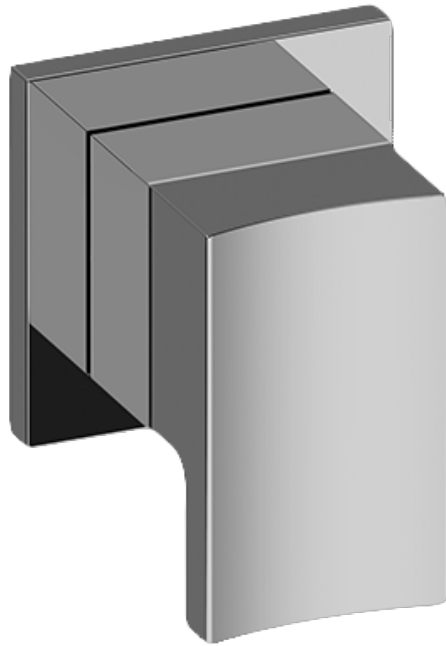

SHOWER
M-Series 2-Way Diverter Valve
Trim with Handle
G-8071-LM36E1-T

GRAFF®

Information

- Single metal handle
- Decorative trim plate
- Use with G-8052 2-Way Diverter Volume Control Valve WITH Off Function and Pass-Through
- ADA

Finishes