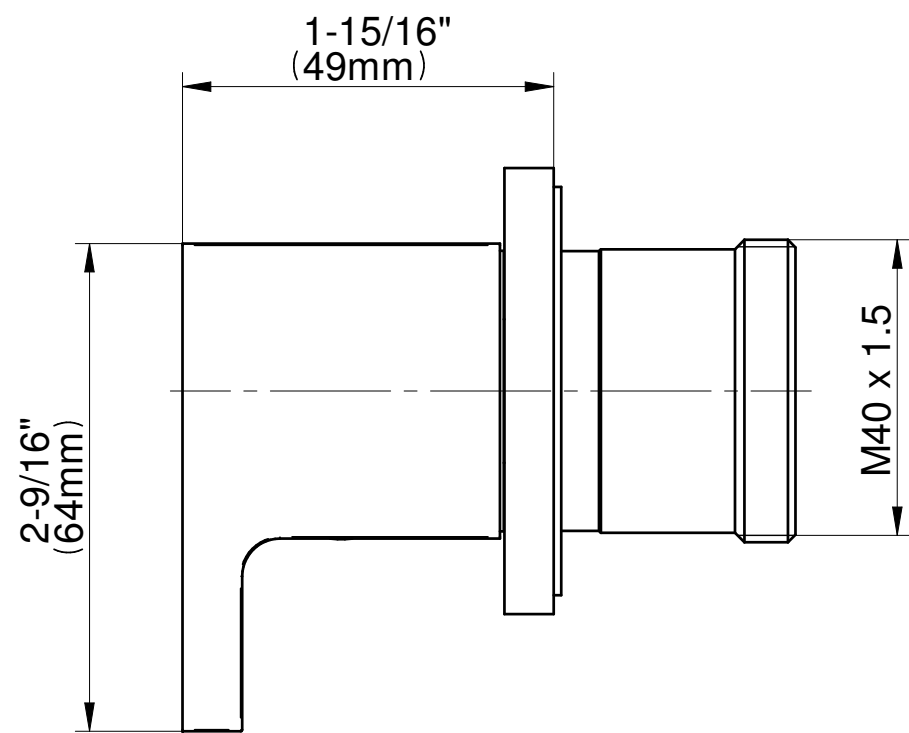

G-8098-LM36E1-T

Targa Series