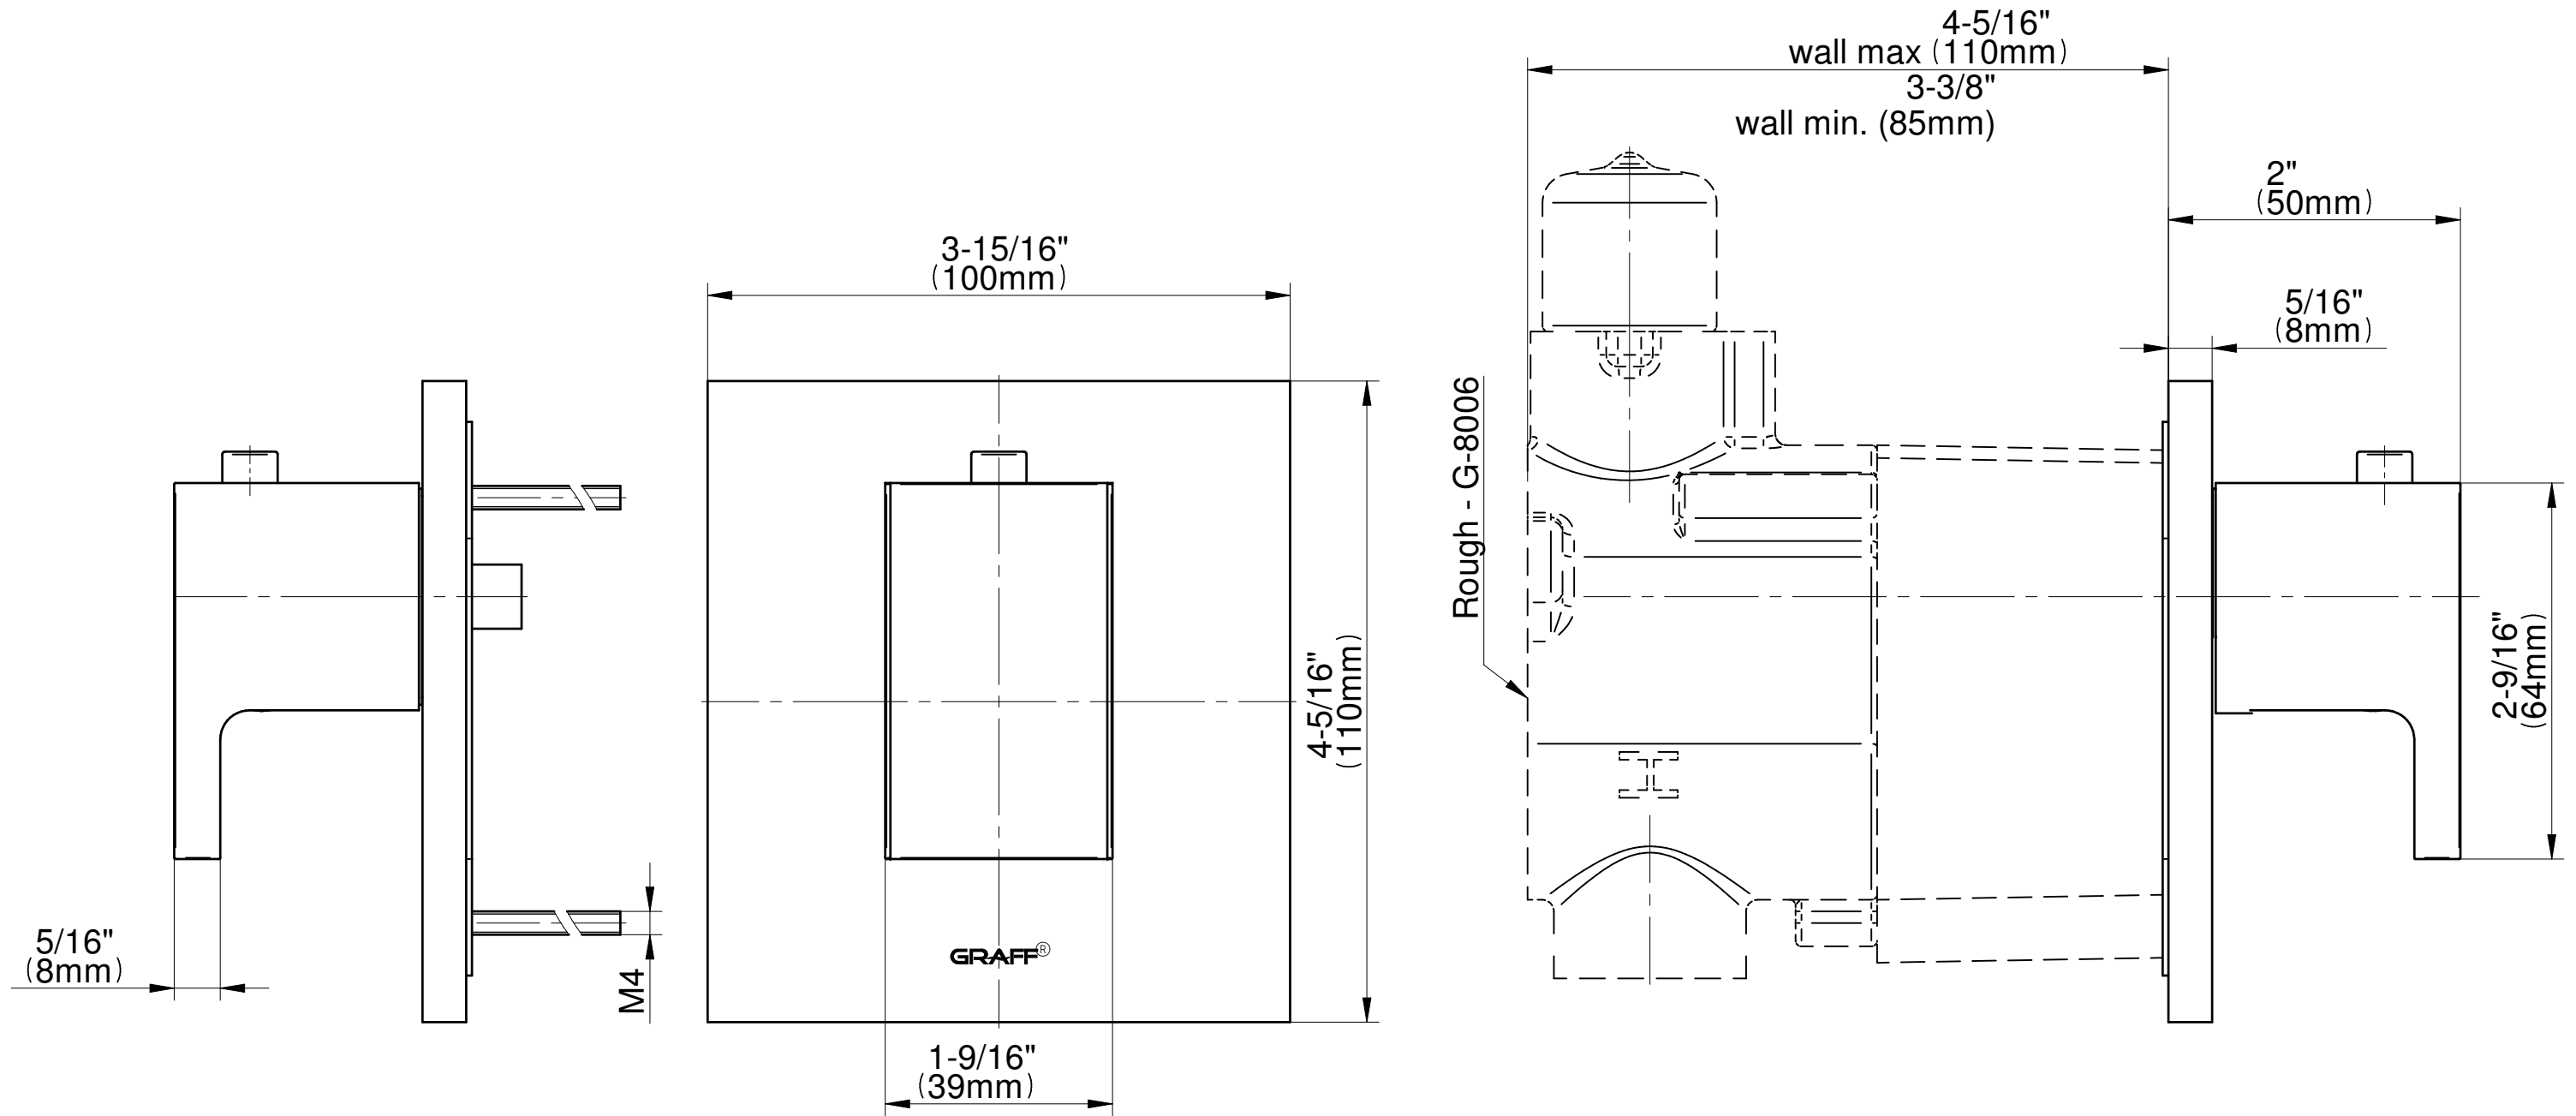

SHOWER
M-Series Full Thermostatic
Shower System
GM3.112SH-LM36E0

GRAFF®

Information

- 3/4" thermostatic valve and trim
- 3/4" stop/volume control valve and 2-way diverter valve and trims
- 8" showerhead with 12" wall-mounted shower arm
- Showerhead features no-clog, easy-clean spray nozzles
- Flush-mounted swivel body sprays (3 pieces)
- Handshower set with wall-mounted slide bar and 59" hose (PVD finishes use 59" flex hose)
- Optional extension kit
- Flow rates: showerhead ≤ 1.8 max gpm, handshower ≤ 1.5 max gpm, body sprays ≤ 1.5 max gpm each
- ADA

Architectural
White

G-8043-LM36E-T

TARGA Series

SHOWER
Two-Way Diverter Volume Control
Valve WITH Off Function and Pass-
Through
G-8052

GRAFF®

Information

- 11.7 gpm @ 60 psi
- 3/4" universal inlets/outlets with female threads
- Operates one function at a time
- Stacking inlet and pass-through port feature
- Supplied with protective plastic cover
- CALGreen compliant depending on functions