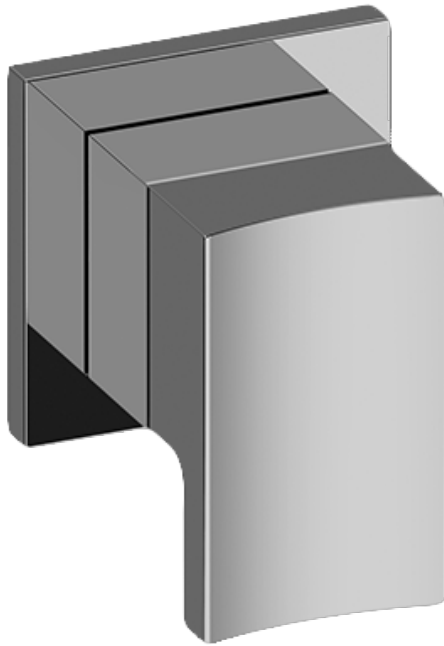

www.graff-faucets.com | phone: 800-954-4723

SHOWER
M-Series Stop/Volume Control
Valve Trim with Handle
G-8098-LM36E1-T

GRAFF[®]

Information

- Single metal handle
- Decorative trim plate
- Use with G-8076 Stop/Volume Control Rough Valve with Pass-Through or G-8077 Stop/Volume Control Rough Valve
- ADA