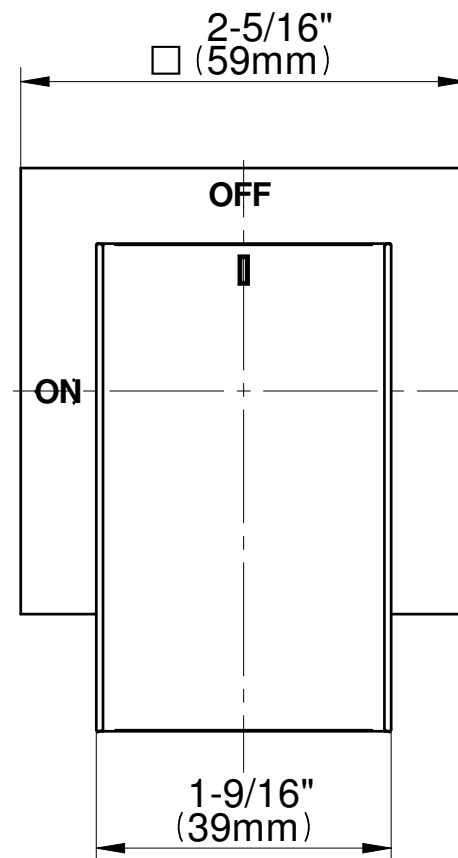

G-8098-LM36E1-T

Targa Series