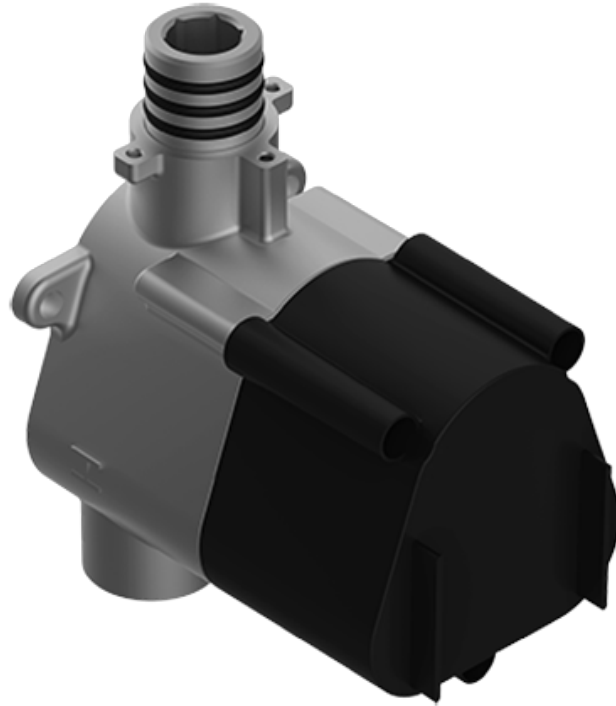

SHOWER
M-Series Full Thermostatic
Shower System
GM3.112SH-LM36E0

GRAFF®

Information

- 3/4" thermostatic valve and trim
- 3/4" stop/volume control valve and 2-way diverter valve and trims
- 8" showerhead with 12" wall-mounted shower arm
- Showerhead features no-clog, easy-clean spray nozzles
- Flush-mounted swivel body sprays (3 pieces)
- Handshower set with wall-mounted slide bar and 59" hose (PVD finishes use 59" flex hose)
- Optional extension kit
- Flow rates: showerhead ≤ 1.8 max gpm, handshower ≤ 1.5 max gpm, body sprays ≤ 1.5 max gpm each
- ADA

SHOWER
Thermostatic Rough Valve
G-8006

GRAFF[®]

Information

- 12.9 gpm @ 60 psi
- 3/4" universal inlets
- Built-in service stops
- Stacking outlet feature
- Complete serviceability from front of all units
- Supplied with protective plastic cover
- CalGreen compliant dependent on functions

Architectural
White

G-8006

M-Series

3/4" Concealed Thermostatic Rough Valve

Product Features

- 12.9 gpm @ 60 psi
- 3/4" universal inlets
- Built-in service stops
- Stacking outlet feature
- Complete serviceability from front of all units
- Supplied with protective plastic cover
- CalGreen compliant dependent on functions

www.graff-faucets.com | phone: 800-954-4723

SHOWER
Sade M-Series Thermostatic Valve
Trim with Handle
G-8043-LM36E-T

GRAFF[®]

Information

- Single metal handle
- Decorative trim plate
- Use with G-8006 Thermostatic Rough Valve
- ADA