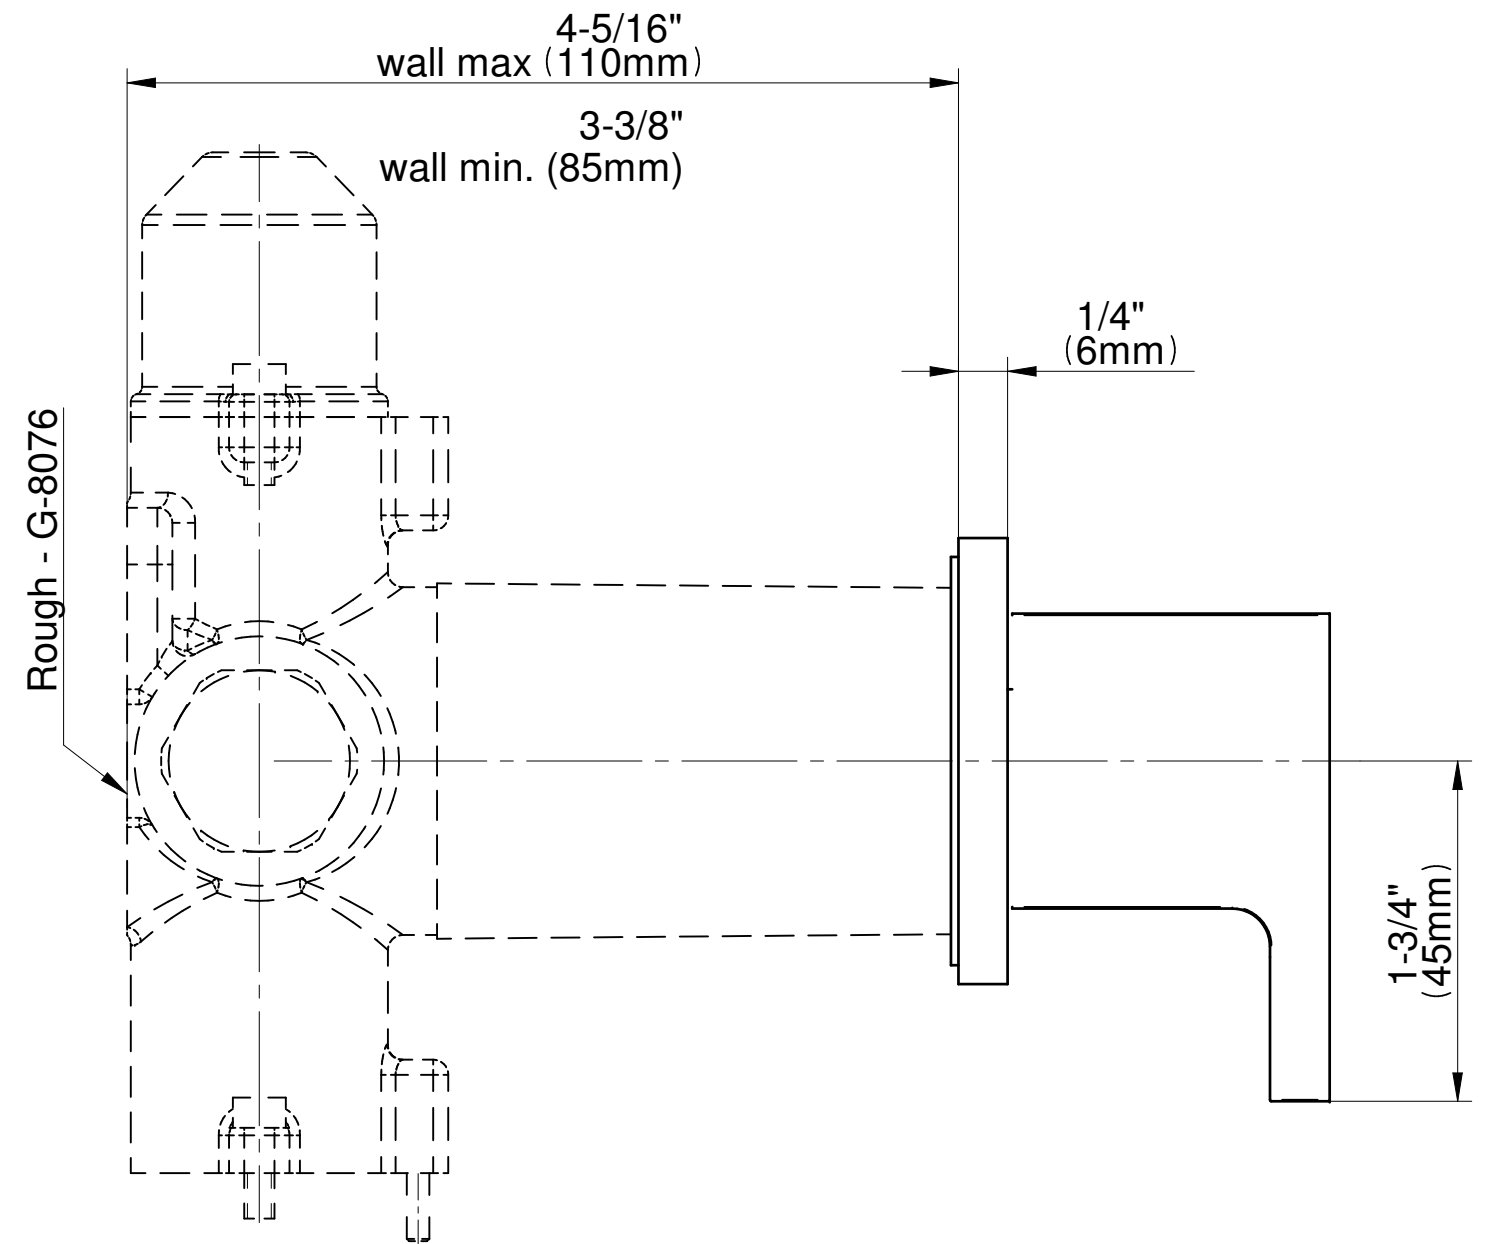

G-8098-LM36E1-T

Targa Series