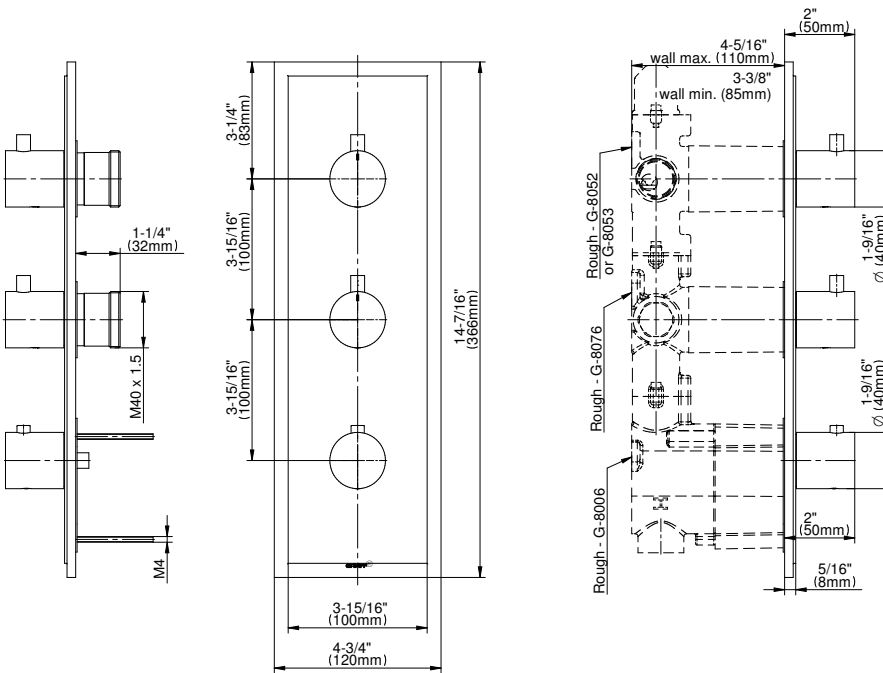

G-8082-RH0-T

Transitional M-Series Valve Trim with Three

Product Features

- Three metal handles
- Decorative trim plate
- To complete package, you must order rough valves

Available Finishes

- Polished Chrome
  G-8082-PC-T
- Polished Chrome w/ Onyx*
  G-8082-PC/OX-T*
- Polished Nickel
  G-8082-PN-T
- Polished Nickel w/ Onyx*
  G-8082-PN/OX-T*
- Brushed Nickel
  G-8082-BNi-T
- Unfinished Brushed Brass*
  G-8082-UBB-T*
- Unfinished Brass*
  G-8082-UB-T*
- Matte Black*
  G-8082-MBK-T*
- Architectural Black*
  G-8082-BK-T*
- Architectural White*
  G-8082-WT-T*
- Olive Brass*
  G-8082-OB-T*
- Gunmetal*
  G-8082-GM-T*
- OR'osa PVD*
  G-8082-RG-T*
- Onyx PVD*
  G-8082-OX-T*
- Polished Brass PVD*
  G-8082-PB-T*
- Brushed Brass PVD*
  G-8082-BB-T*
- Brushed Gold*
  G-8082-BAU-T*
- Gold*
  G-8082-AU-T*
- Brushed Gold w/ Onyx**
  G-8082-BAU/OX-T*

Warranty

- Limited lifetime warranty

For complete warranty information go to www.graff-designs.com/en-nam/warranty

* Special order finish- call for availability