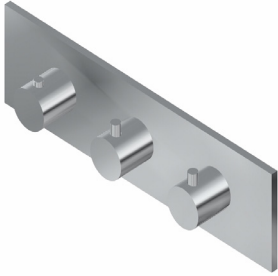

G-8057H-RH0-T

Square M-Series Valve Trim with Three Handles

Product Features

- Three metal handles
- Decorative trim plate
- To complete package, you must order rough valves

Code Compliance

- ADA

Available Finishes

- Polished Chrome
G-8057-RH0-PC-T
- Brushed Nickel
G-8057-RH0-BNi-T
- Polished Nickel
G-8057-RH0-PN-T
- Matte Black*
G-8057-RH0-MBK-T*
- Architectural Black*
G-8057-RH0-BK-T*
- Architectural White*
G-8057-RH0-WT-T*
- Steelnx (Satin Nickel)*
G-8057-RH0-SN-T*
- Olive Bronze*
G-8057-RH0-OB-T*
- Gunmetal*
G-8057-RH0-GM-T*
- Onyx PVD*
G-8057-RH0-OX-T*
- OR'osa PVD*
G-8057-RH0-RG-T*
- Polished Brass PVD*
G-8057-RH0-PB-T*
- Brushed Brass PVD*
G-8057-RH0-BB-T*
- 24K Gold*
G-8057-RH0-AU-T*
- Brushed 24K Gold*
G-8057-RH0-BAU-T*