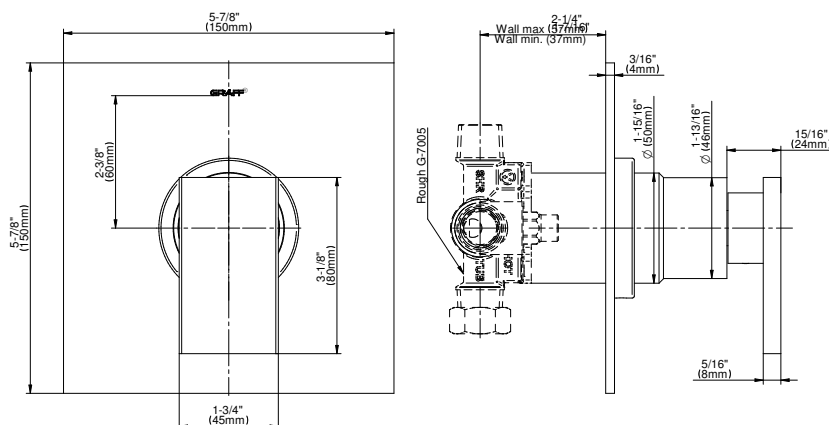

The measurements shown are for reference only. Products and specifications shown are subject to change without notice. Revised 1/2019

www.graff-designs.com | phone: 800-954-4723