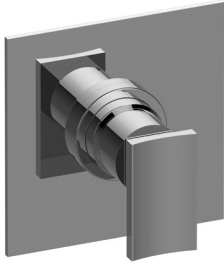

G-7040-LM36S-T

Sade Collection

Pressure Balancing Valve Trim with Handle

GRAFF®

Product Features

- Single metal handle
- Decorative trim plate
- Use with G-7005 Pressure Balancing Rough Valve

Available Finishes

- Polished Chrome
G-7040-LM36S-PC-T
- Polished Nickel
G-7040-LM36S-PN-T
- Matte Black*
G-7040-LM36S-MBK-T*
- Architectural Black*
G-7040-LM36S-BK-T*
- Architectural White*
G-7040-LM36S-WT-T*
- Olive Bronze*
G-7040-LM36S-OB-T*
- Steelnox
G-7040-LM36S-SN-T
- Gold*
G-7040-LM36S-AU-T*
- Brushed Gold*
G-7040-LM36S-BAU-T*