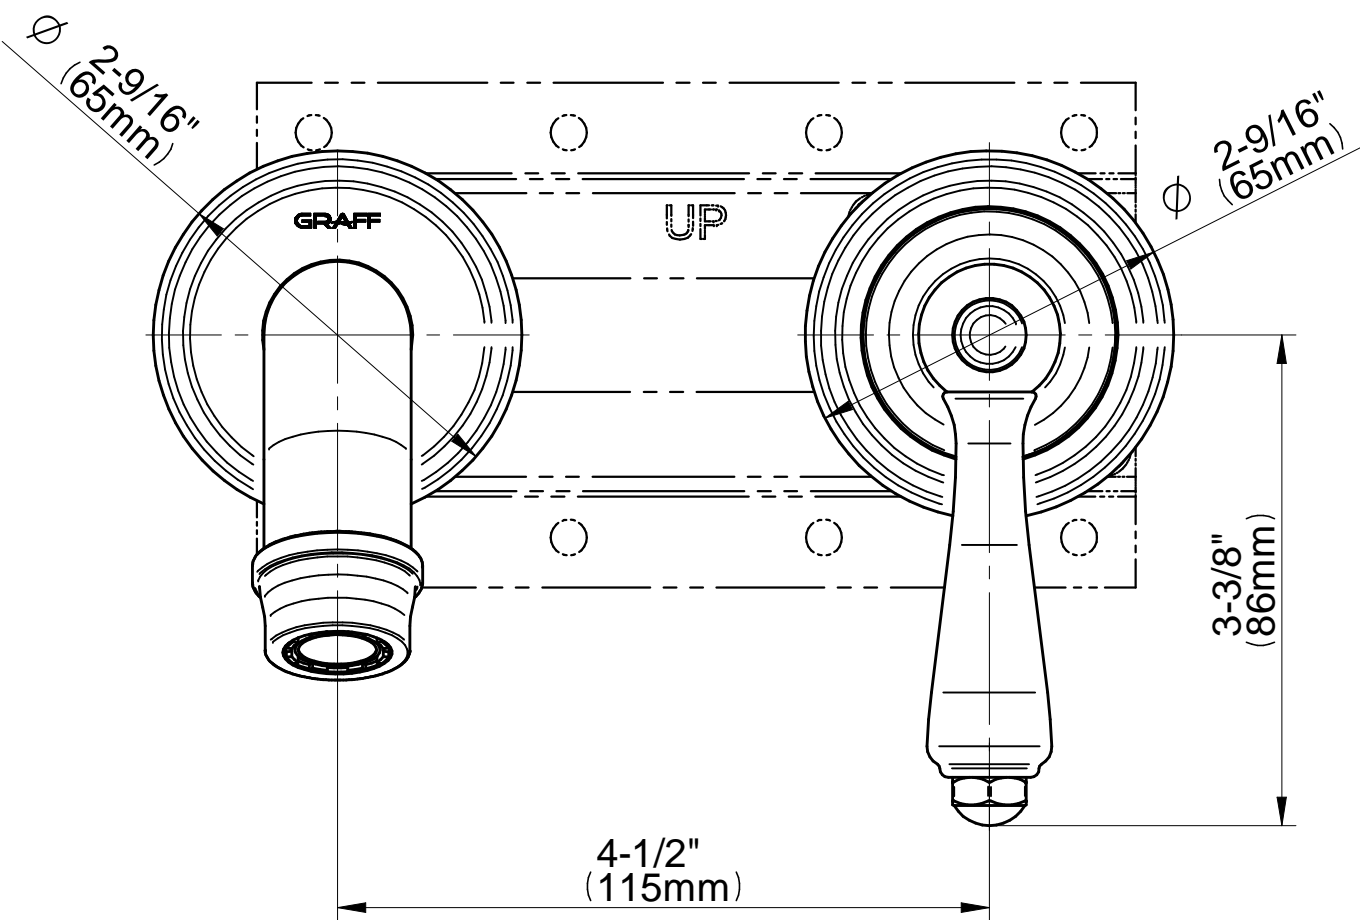

# GN-6935-LM48W-T

## CAMDEN Series

Rough G-1020