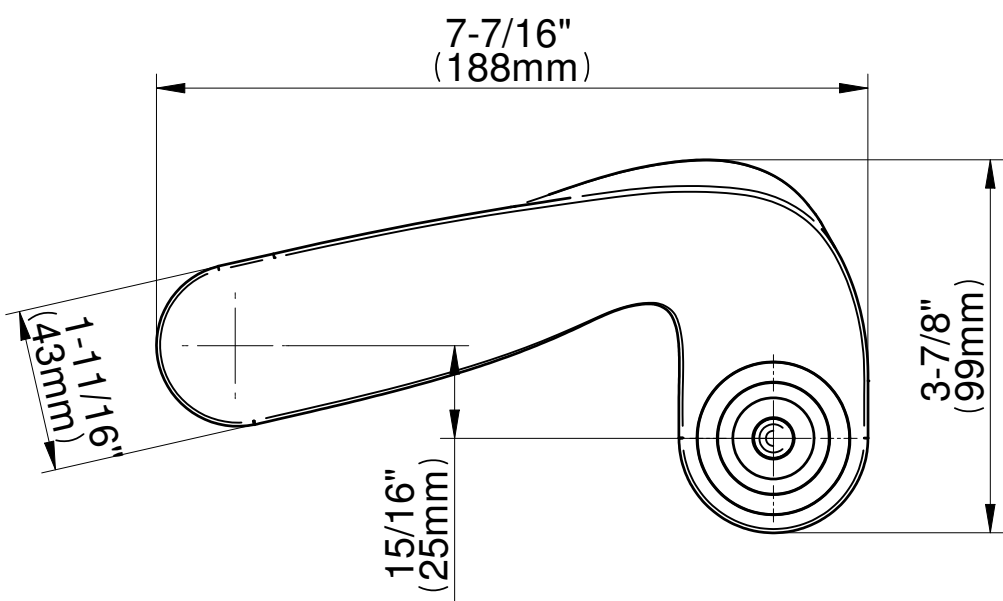

G-6401-LM43

AMETIS Series

GRAFF®

Art of Bath