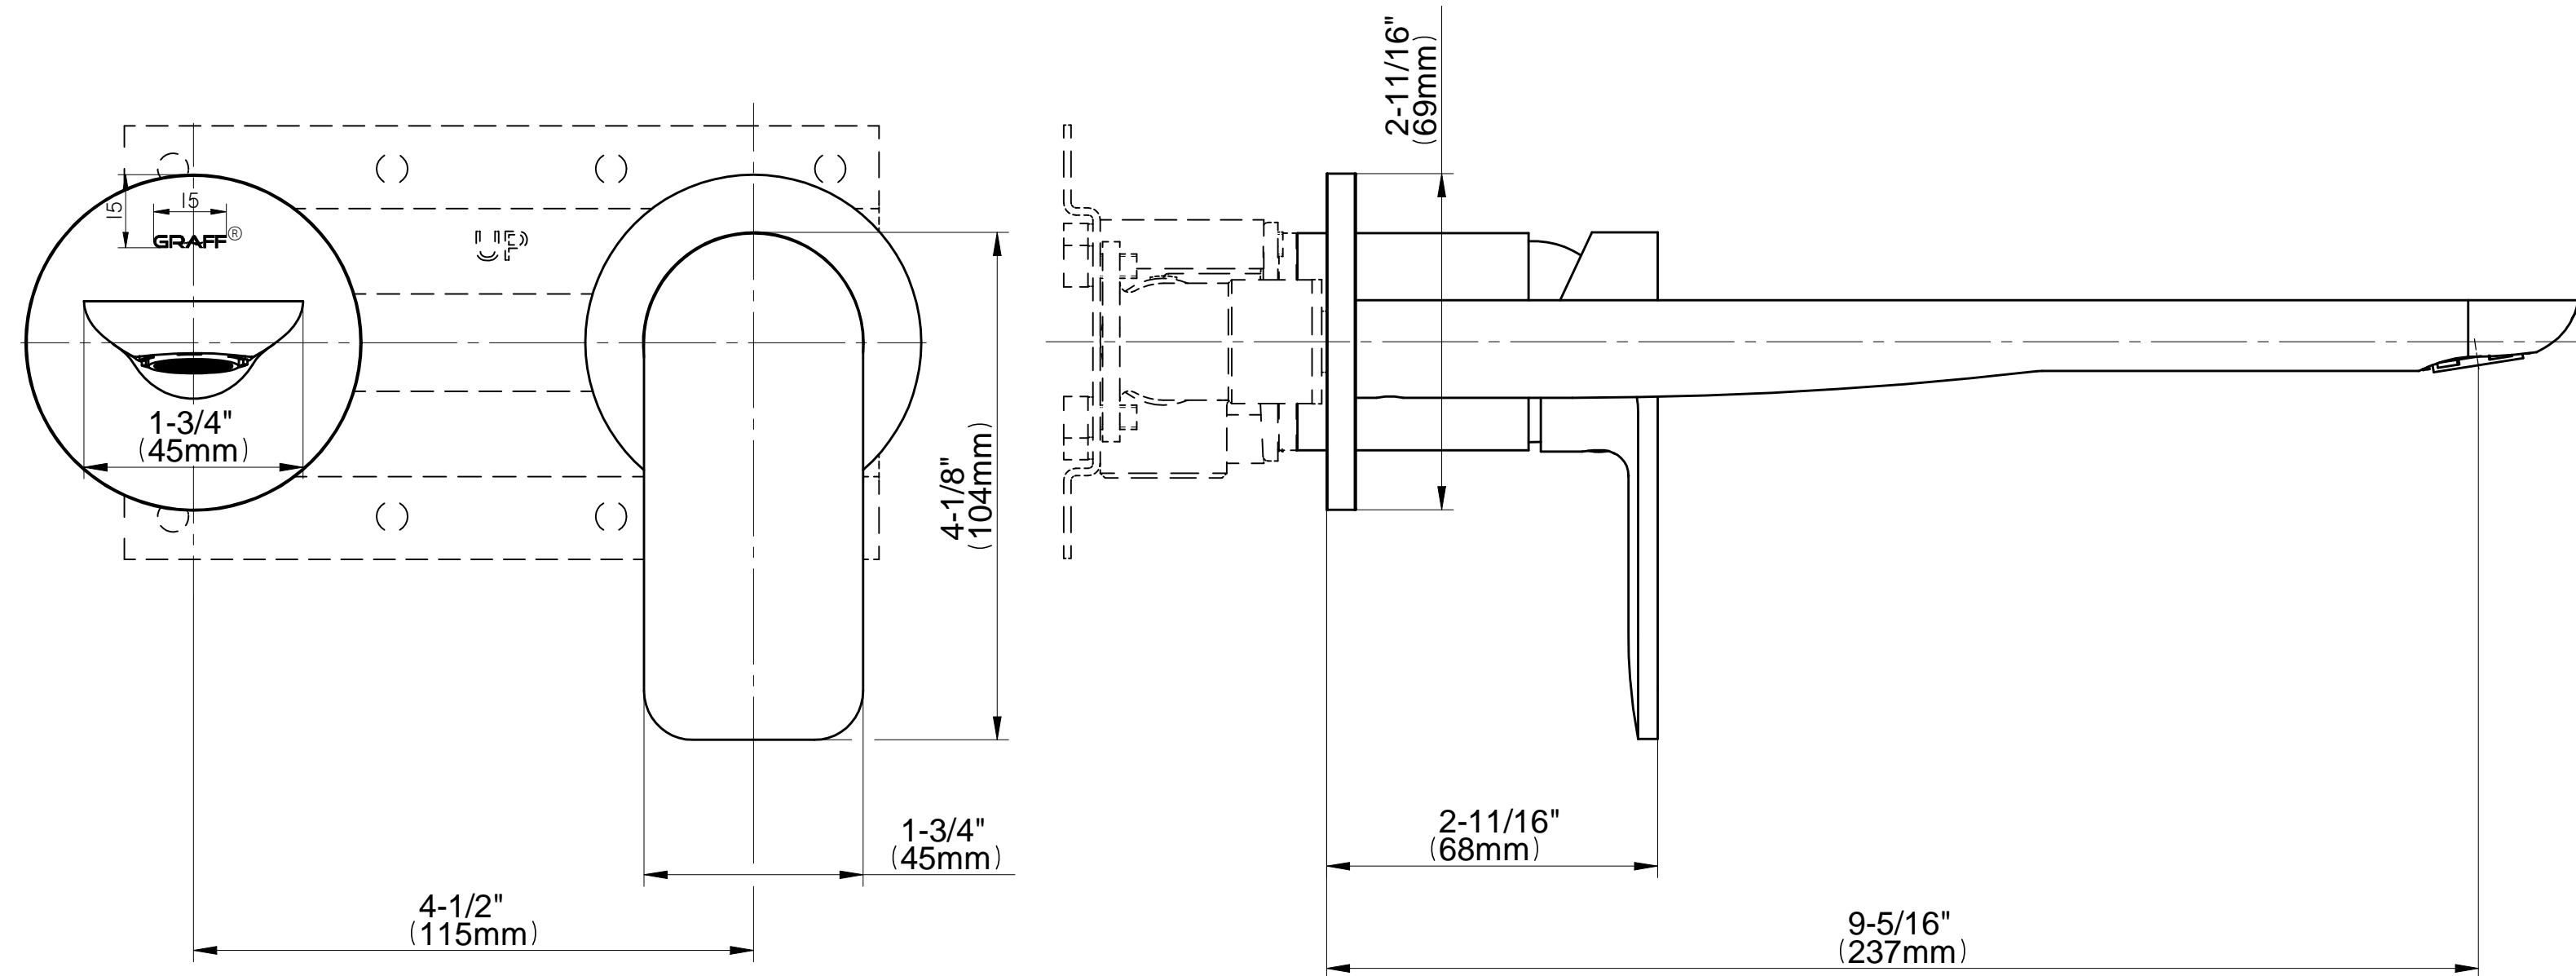

GN-6339-LM42W- SENTO Series

GRAFF®
Art of Bath