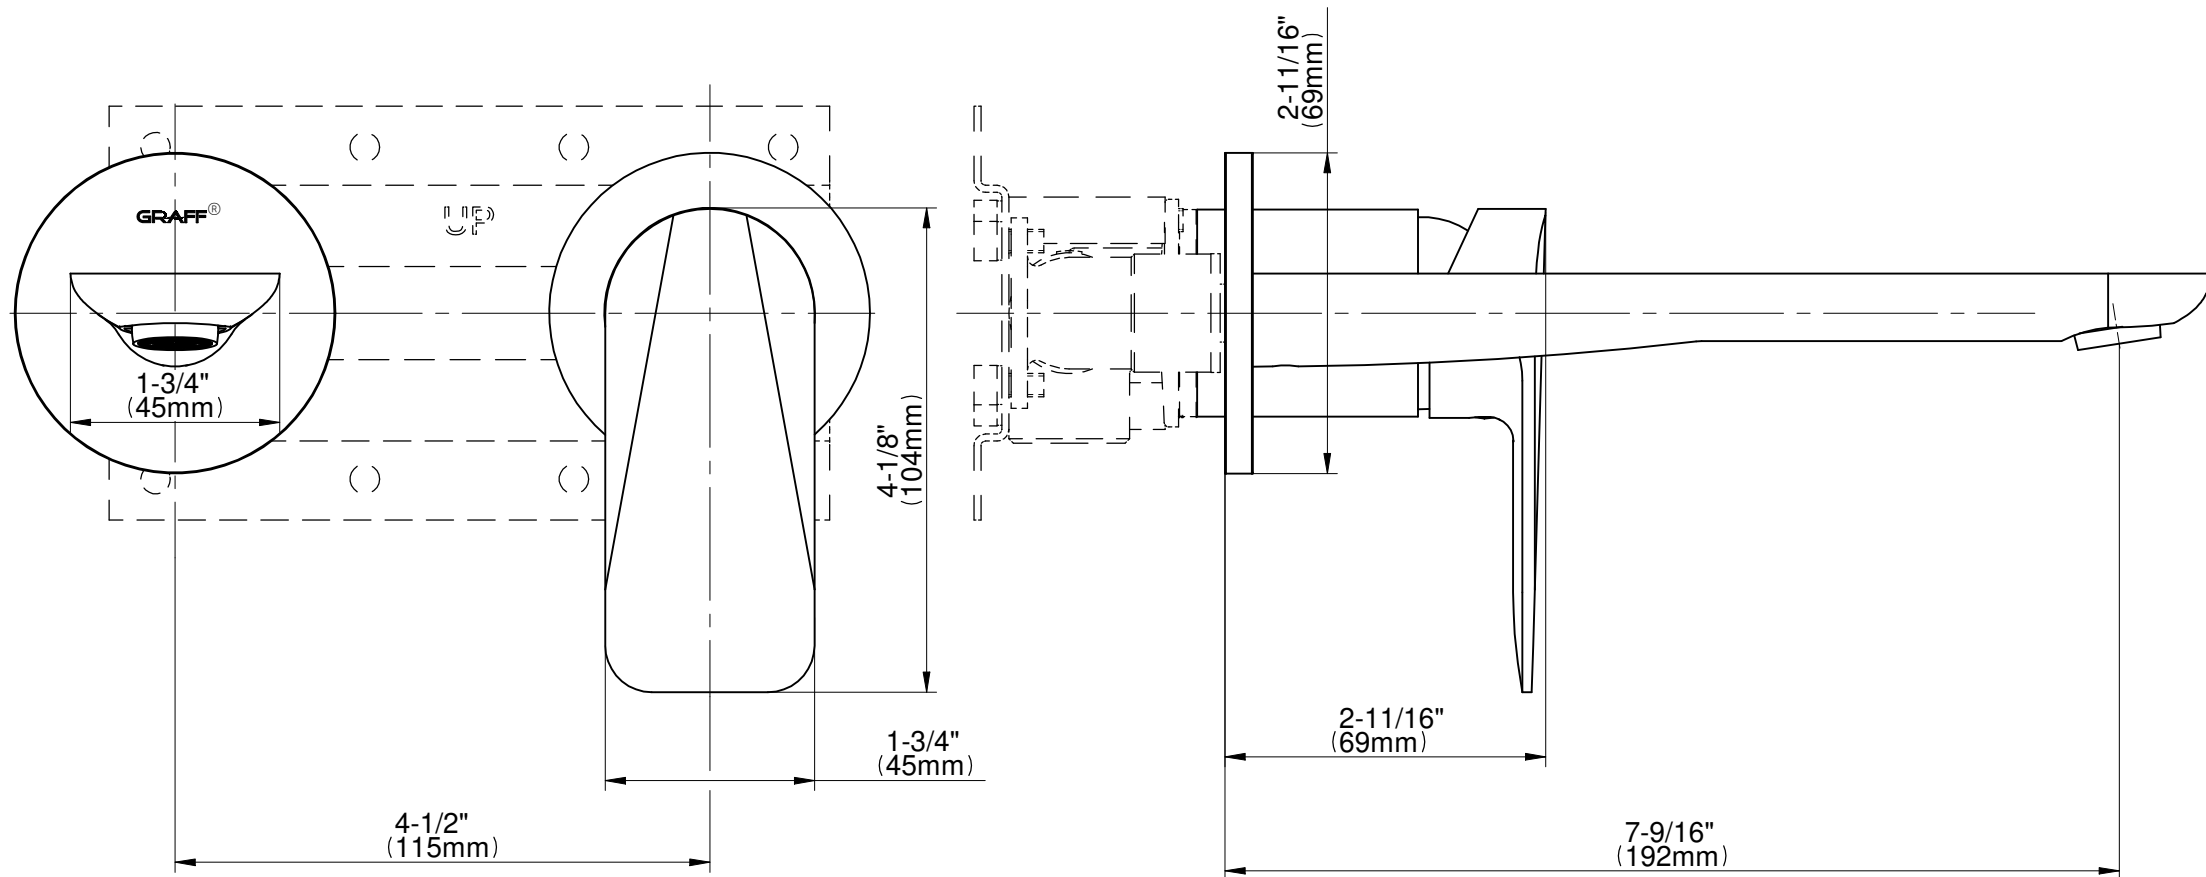

G-6338-LM59W-T

SENTO Series

GRAFF®
Art of Bath