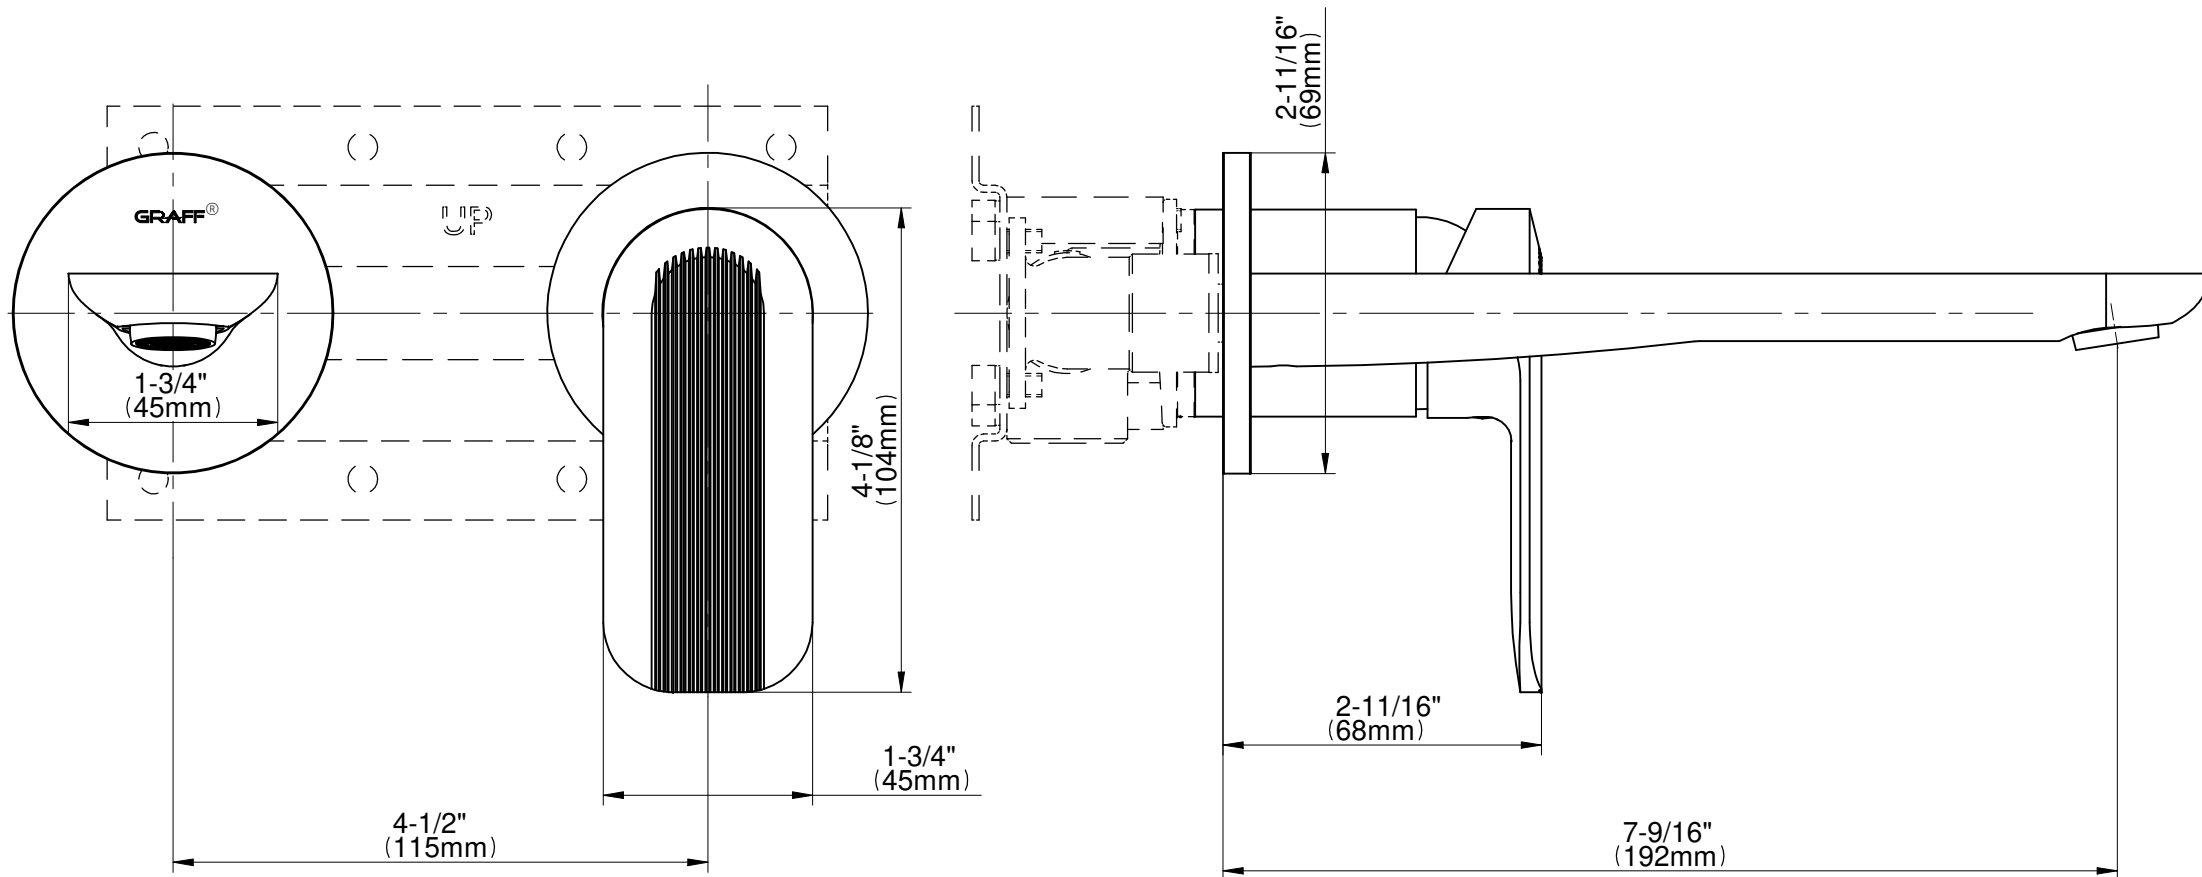

G-6338-LM58W-T

SENTO Series

GRAFF®
Art of Bath