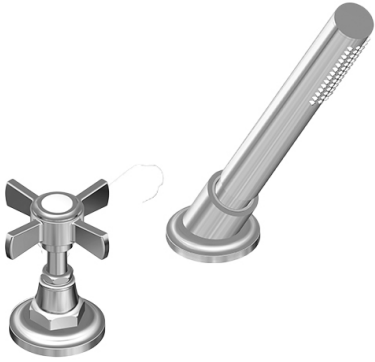

G-6955-C16B

Camden Collection

Deck-Mounted Handshower & Diverter Set

GRAFF®

Product Features

- Matches G-6950-***-** Roman tub set
- Handshower hose included

Available Finishes

- Polished Chrome
G-6955-C16B-PC
- Brushed Nickel
G-6955-C16B-BNi
- Polished Nickel
G-6955-C16B-PN
- Unfinished Brass*
G-6955-C16B-UB*
- Olive Bronze
G-6955-C16B-OB
- Gold*
G-6955-C16B-AU*
- Brushed Gold*
G-6955-C16B-BAU*